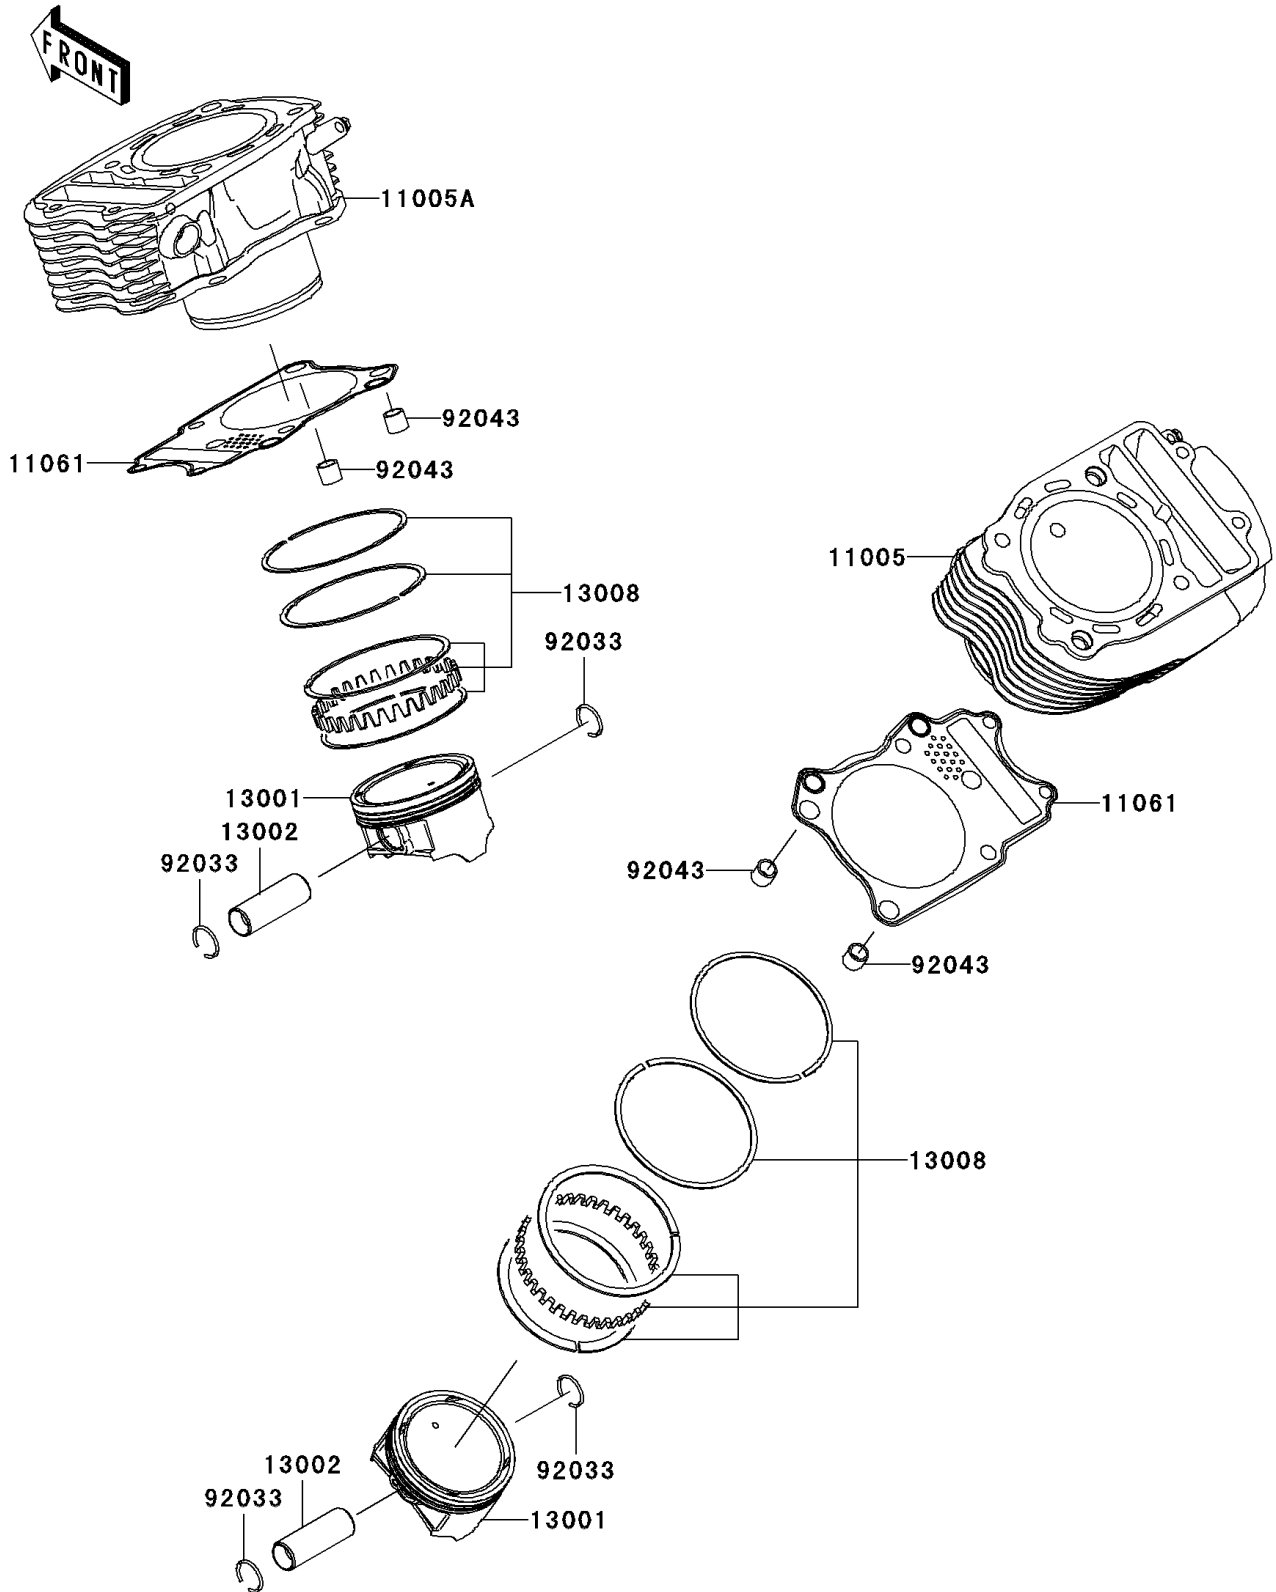

2006 Vulcan 900 Classic PARTS DIAGRAM

Cylinder/Piston(s)

E1120

2006 Vulcan 900 Classic PARTS LIST

Cylinder/Piston(s)

ITEM NAME	PART NUMBER	QUANTITY
CYLINDER-ENGINE,RR (Ref # 11005)	11005-0062	1
CYLINDER-ENGINE,FR (Ref # 11005A)	11005-0085	1
GASKET,CYLINDER BASE (Ref # 11061)	11061-0284	2
PISTON-ENGINE (Ref # 13001)	13001-0067	2
PIN-PISTON (Ref # 13002)	13002-0011	2
RING-SET-PISTON (Ref # 13008)	13008-0021	2
RING-SNAP (Ref # 92033)	92033-1188	4
PIN,11X14X12.3 (Ref # 92043)	92043-1266	4