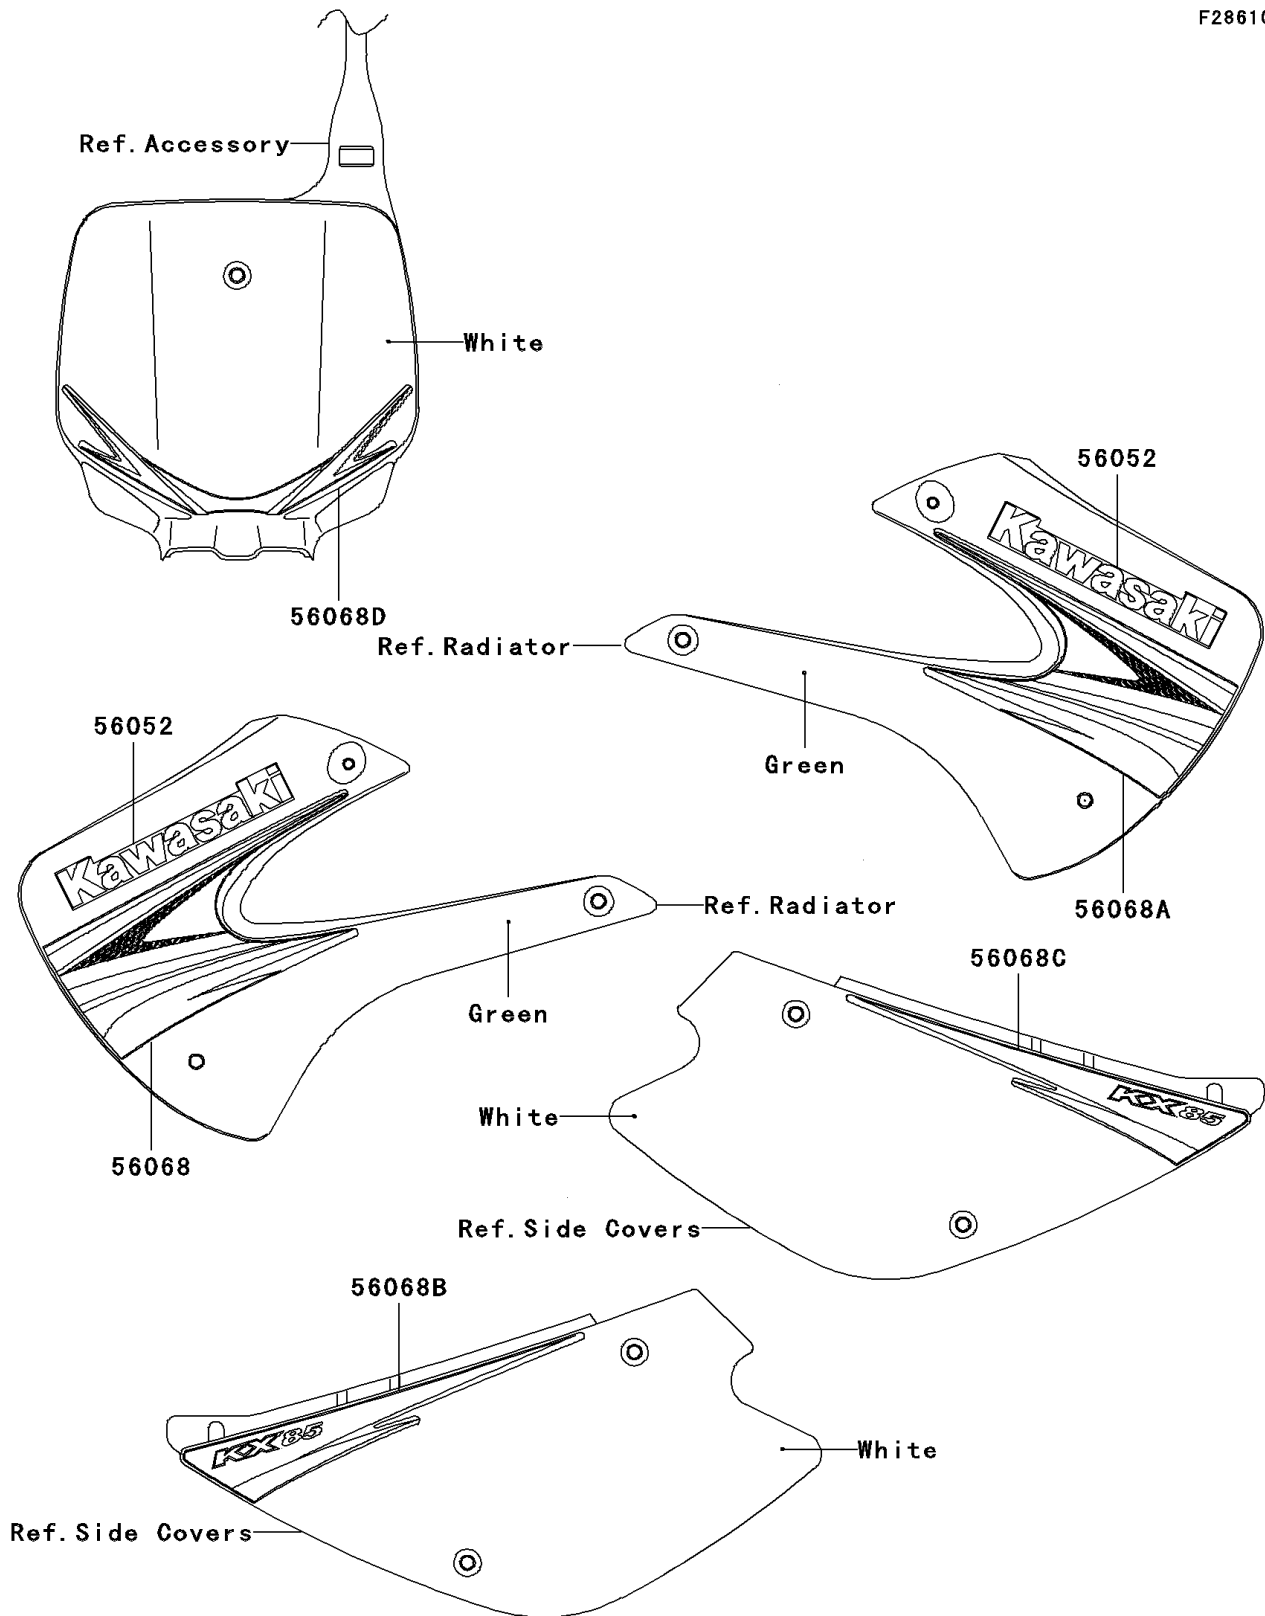

## 2009 KX85 PARTS DIAGRAM

Decals(Green)(A9F)

F2861C

## 2009 KX85 PARTS LIST

Decals(Green)(A9F)

ITEM NAME	PART NUMBER	QUANTITY
MARK,SHROUD,KAWASAKI (Ref # 56052)	56052-0562	1
PATTERN,SHROUD,LH (Ref # 56068)	56068-1254	1
PATTERN,SHROUD,RH (Ref # 56068A)	56068-1255	1
PATTERN,SIDE COVER,LH (Ref # 56068B)	56068-1256	1
PATTERN,SIDE COVER,RH (Ref # 56068C)	56068-1257	1
PATTERN,NUMBER PLATE (Ref # 56068D)	56068-1258	1