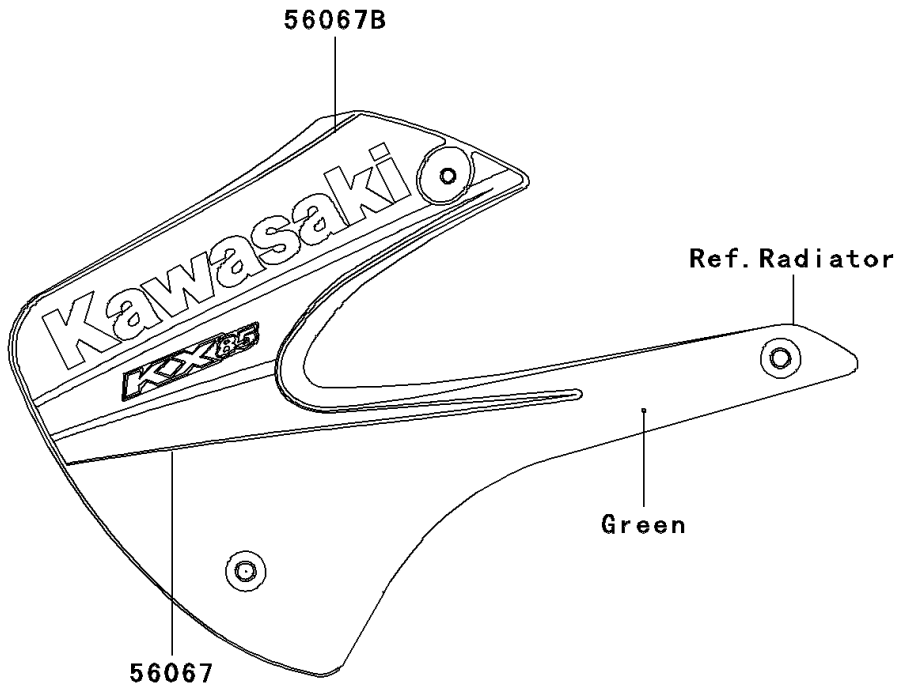

2006 KX85 PARTS DIAGRAM

Decals(Green)(A6F)

F2861

2006 KX85 PARTS LIST

Decals(Green)(A6F)

ITEM NAME	PART NUMBER	QUANTITY
PATTERN,SHROUD,LWR,LH (Ref # 56067)	56067-0136	1
PATTERN,SHROUD,LWR,RH (Ref # 56067A)	56067-0137	1
PATTERN,SHROUD,UPP,LH (Ref # 56067B)	56067-0138	1
PATTERN,SHROUD,UPP,RH (Ref # 56067C)	56067-0139	1