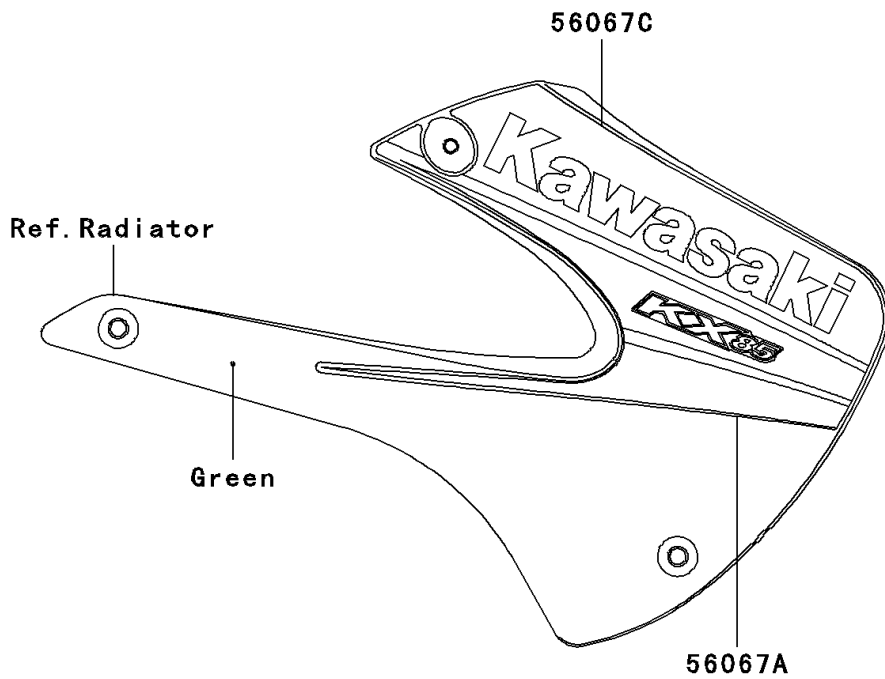

2006 KX85 PARTS DIAGRAM

Decals(Green)(A6F)

F2861

2006 KX85 PARTS LIST

Decals(Green)(A6F)

ITEM NAME	PART NUMBER	QUANTITY
PATTERN,SHROUD,LWR,LH (Ref # 56067)	56067-0136	1
PATTERN,SHROUD,LWR,RH (Ref # 56067A)	56067-0137	1
PATTERN,SHROUD,UPP,LH (Ref # 56067B)	56067-0138	1
PATTERN,SHROUD,UPP,RH (Ref # 56067C)	56067-0139	1