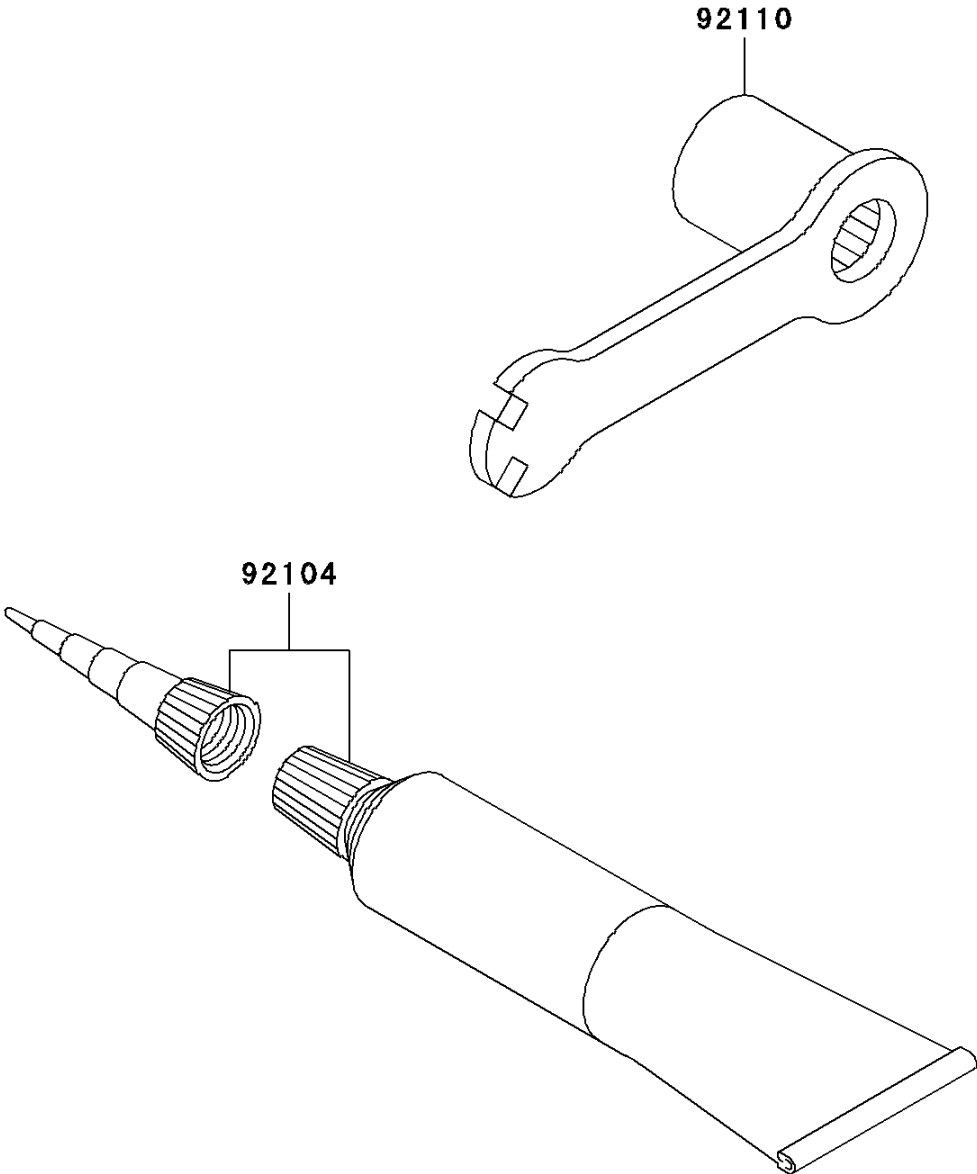

2009 KX85 PARTS DIAGRAM

Owner's Tools

F2810

2009 KX85 PARTS LIST

Owner's Tools

ITEM NAME	PART NUMBER	QUANTITY
GASKET-LIQUID,TB1105B,SILVER (Ref # 92104)	92104-002	1
TOOL-WRENCH,BOX,21MM&SPOKE (Ref # 92110)	92110-1119	1