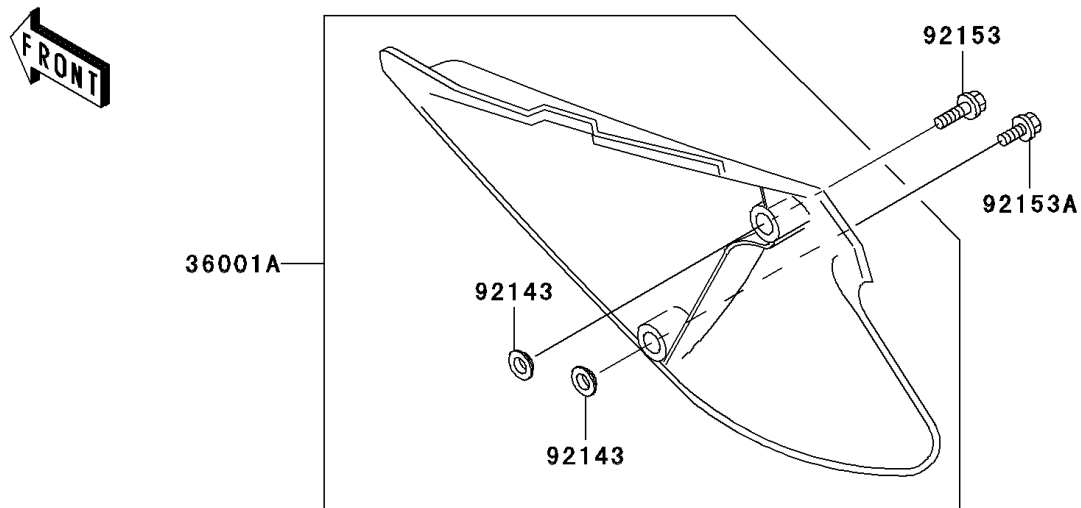

2009 KX85 PARTS DIAGRAM

Side Covers

F2611

2009 KX85 PARTS LIST

Side Covers

ITEM NAME	PART NUMBER	QUANTITY
COVER-SIDE,LH,S.WHITE (Ref # 36001)	36001-1584-266	1
COVER-SIDE,RH,S.WHITE (Ref # 36001A)	36001-1585-266	1
COLLAR (Ref # 92143)	92143-1196	1
BOLT,6X20 (Ref # 92153)	92153-0502	1
BOLT,FLANGED,6X14 (Ref # 92153A)	92153-0936	1
DAMPER (Ref # 92160)	92160-1899	1