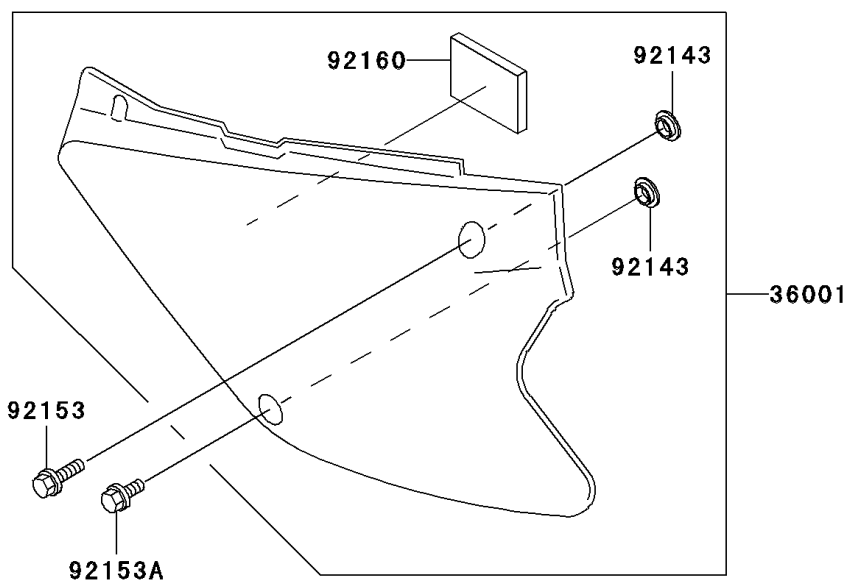

2009 KX85 PARTS DIAGRAM

Side Covers

F2611

2009 KX85 PARTS LIST

Side Covers

ITEM NAME	PART NUMBER	QUANTITY
COVER-SIDE,LH,S.WHITE (Ref # 36001)	36001-1584-266	1
COVER-SIDE,RH,S.WHITE (Ref # 36001A)	36001-1585-266	1
COLLAR (Ref # 92143)	92143-1196	1
BOLT,6X20 (Ref # 92153)	92153-0502	1
BOLT,FLANGED,6X14 (Ref # 92153A)	92153-0936	1
DAMPER (Ref # 92160)	92160-1899	1