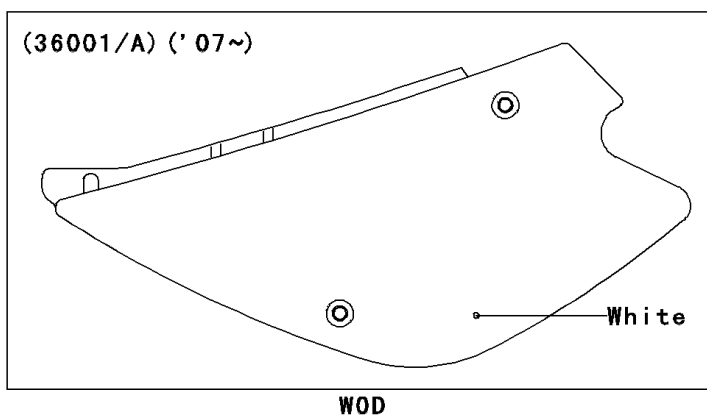

2009 KX85 PARTS DIAGRAM

Side Covers

F2611

2009 KX85 PARTS LIST

Side Covers

ITEM NAME	PART NUMBER	QUANTITY
COVER-SIDE,LH,S.WHITE (Ref # 36001)	36001-1584-266	1
COVER-SIDE,RH,S.WHITE (Ref # 36001A)	36001-1585-266	1
COLLAR (Ref # 92143)	92143-1196	1
BOLT,6X20 (Ref # 92153)	92153-0502	1
BOLT,FLANGED,6X14 (Ref # 92153A)	92153-0936	1
DAMPER (Ref # 92160)	92160-1899	1