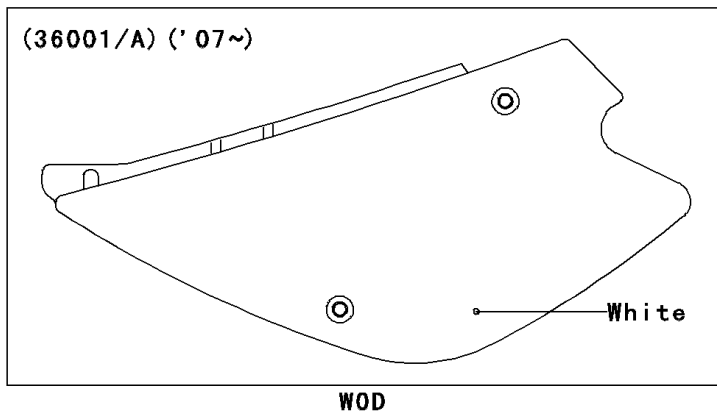

# 2006 KX85 PARTS DIAGRAM

Side Covers

F2611

## 2006 KX85 PARTS LIST

### Side Covers

ITEM NAME	PART NUMBER	QUANTITY
COVER-SIDE,LH,S.WHITE (Ref # 36001)	36001-1584-266	1
COVER-SIDE,RH,S.WHITE (Ref # 36001A)	36001-1585-266	1
COLLAR (Ref # 92143)	92143-1196	4
BOLT,6X20 (Ref # 92153)	92153-0502	2
BOLT,FLANGED,6X14 (Ref # 92153A)	92153-0936	2
DAMPER (Ref # 92160)	92160-1899	1