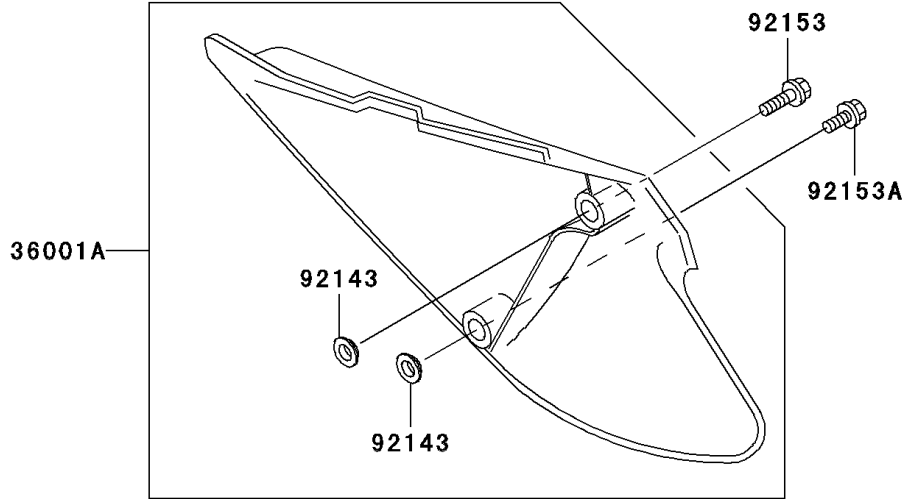

# 2006 KX85 PARTS DIAGRAM

Side Covers

F2611

## 2006 KX85 PARTS LIST

### Side Covers

ITEM NAME	PART NUMBER	QUANTITY
COVER-SIDE,LH,S.WHITE (Ref # 36001)	36001-1584-266	1
COVER-SIDE,RH,S.WHITE (Ref # 36001A)	36001-1585-266	1
COLLAR (Ref # 92143)	92143-1196	4
BOLT,6X20 (Ref # 92153)	92153-0502	2
BOLT,FLANGED,6X14 (Ref # 92153A)	92153-0936	2
DAMPER (Ref # 92160)	92160-1899	1