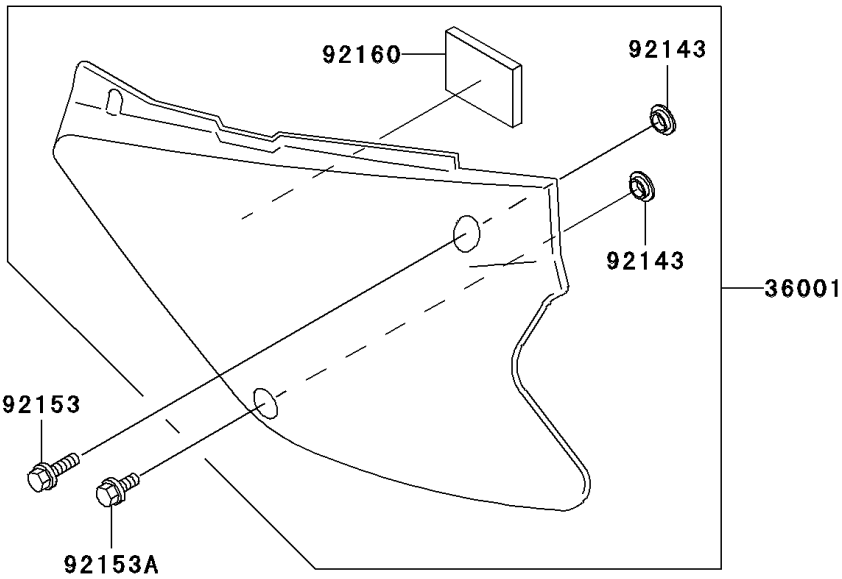

# 2006 KX85 PARTS DIAGRAM

Side Covers

F2611

## 2006 KX85 PARTS LIST

### Side Covers

ITEM NAME	PART NUMBER	QUANTITY
COVER-SIDE,LH,S.WHITE (Ref # 36001)	36001-1584-266	1
COVER-SIDE,RH,S.WHITE (Ref # 36001A)	36001-1585-266	1
COLLAR (Ref # 92143)	92143-1196	4
BOLT,6X20 (Ref # 92153)	92153-0502	2
BOLT,FLANGED,6X14 (Ref # 92153A)	92153-0936	2
DAMPER (Ref # 92160)	92160-1899	1