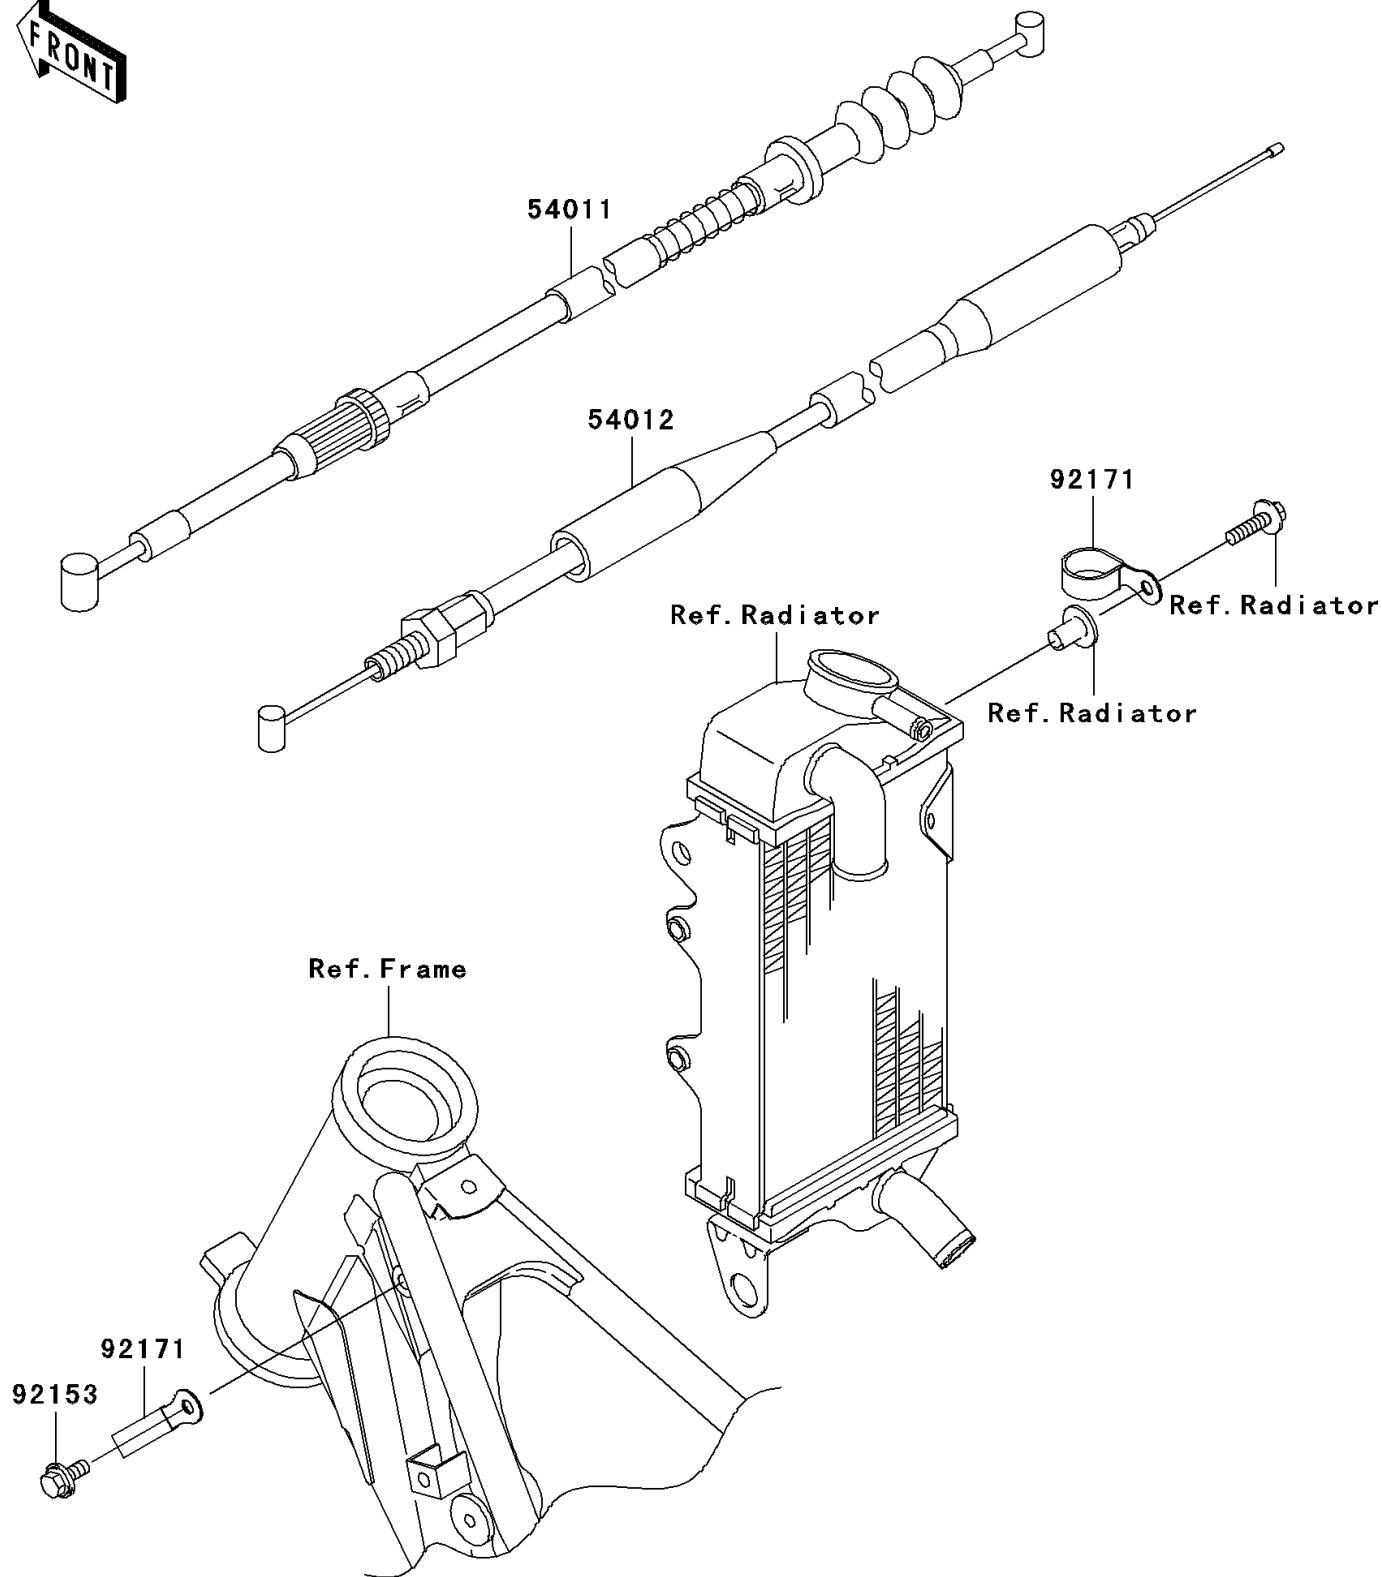

2009 KX85 PARTS DIAGRAM

Cables

F2540

2009 KX85 PARTS LIST

Cables

ITEM NAME	PART NUMBER	QUANTITY
CABLE-CLUTCH (Ref # 54011)	54011-1375	1
CABLE-THROTTLE (Ref # 54012)	54012-0096	1
BOLT,FLANGED,6X14 (Ref # 92153)	92153-0936	1
CLAMP (Ref # 92171)	92171-1279	1