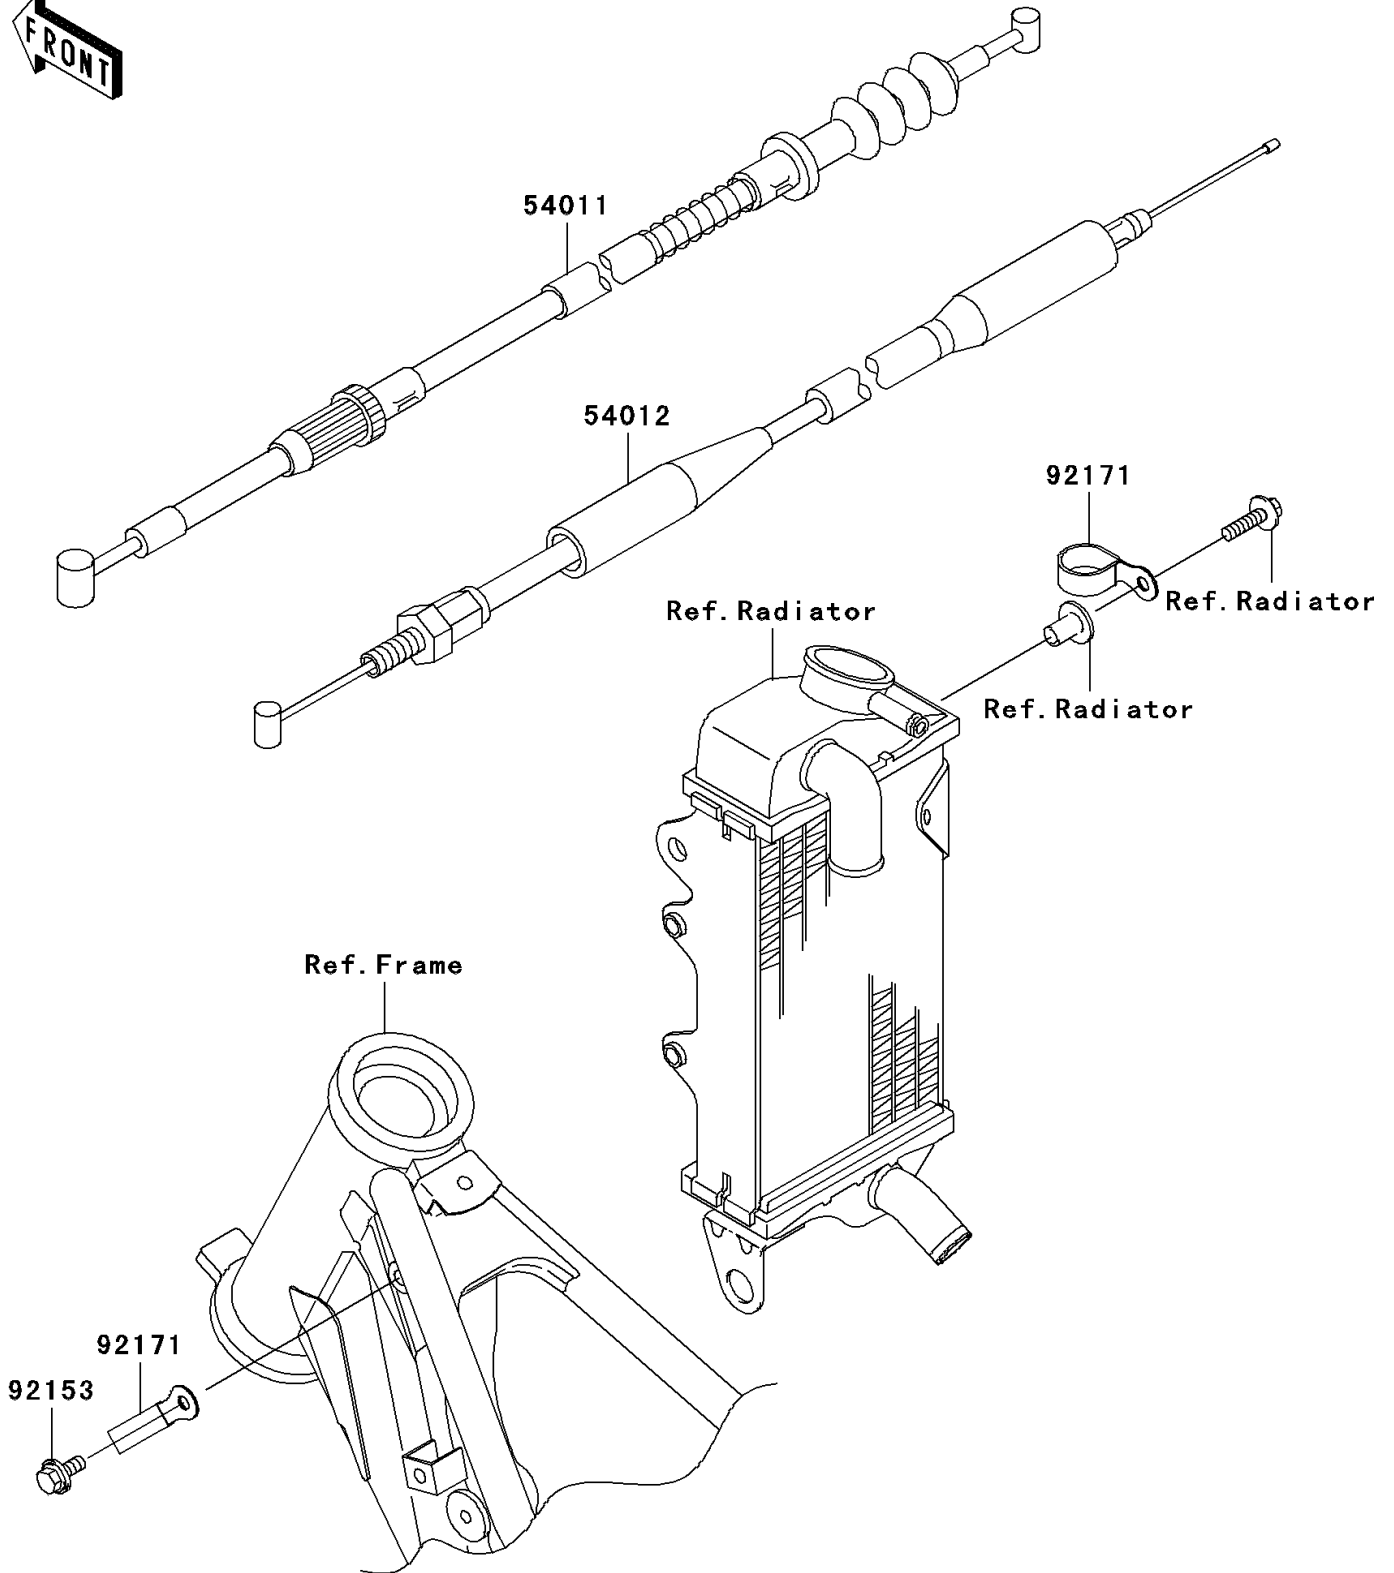

2006 KX85 PARTS DIAGRAM

Cables

F2540

2006 KX85 PARTS LIST

Cables

ITEM NAME	PART NUMBER	QUANTITY
CABLE-CLUTCH (Ref # 54011)	54011-1375	1
CABLE-THROTTLE (Ref # 54012)	54012-0096	1
BOLT,FLANGED,6X14 (Ref # 92153)	92153-0936	1
CLAMP (Ref # 92171)	92171-1279	2