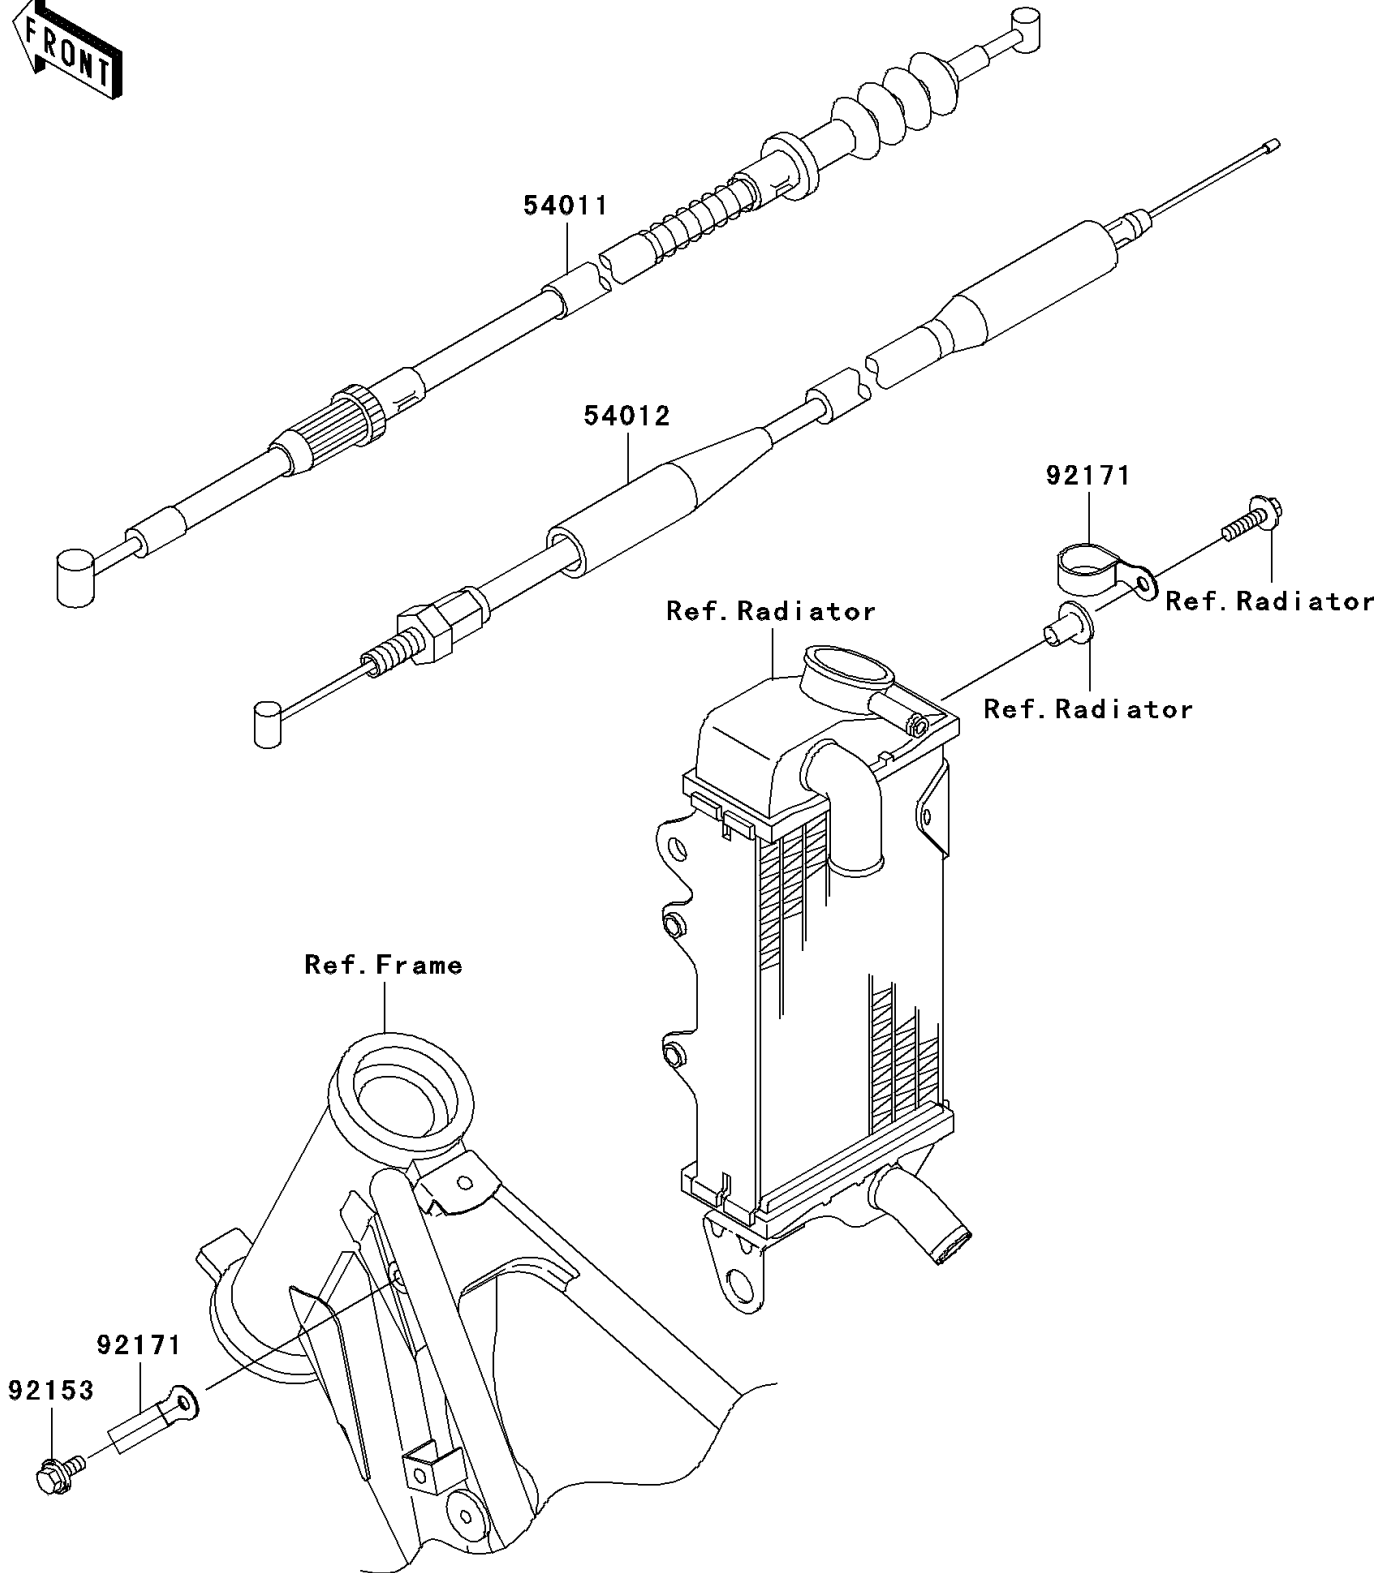

2006 KX85 PARTS DIAGRAM

Cables

F2540

2006 KX85 PARTS LIST

Cables

ITEM NAME	PART NUMBER	QUANTITY
CABLE-CLUTCH (Ref # 54011)	54011-1375	1
CABLE-THROTTLE (Ref # 54012)	54012-0096	1
BOLT,FLANGED,6X14 (Ref # 92153)	92153-0936	1
CLAMP (Ref # 92171)	92171-1279	2