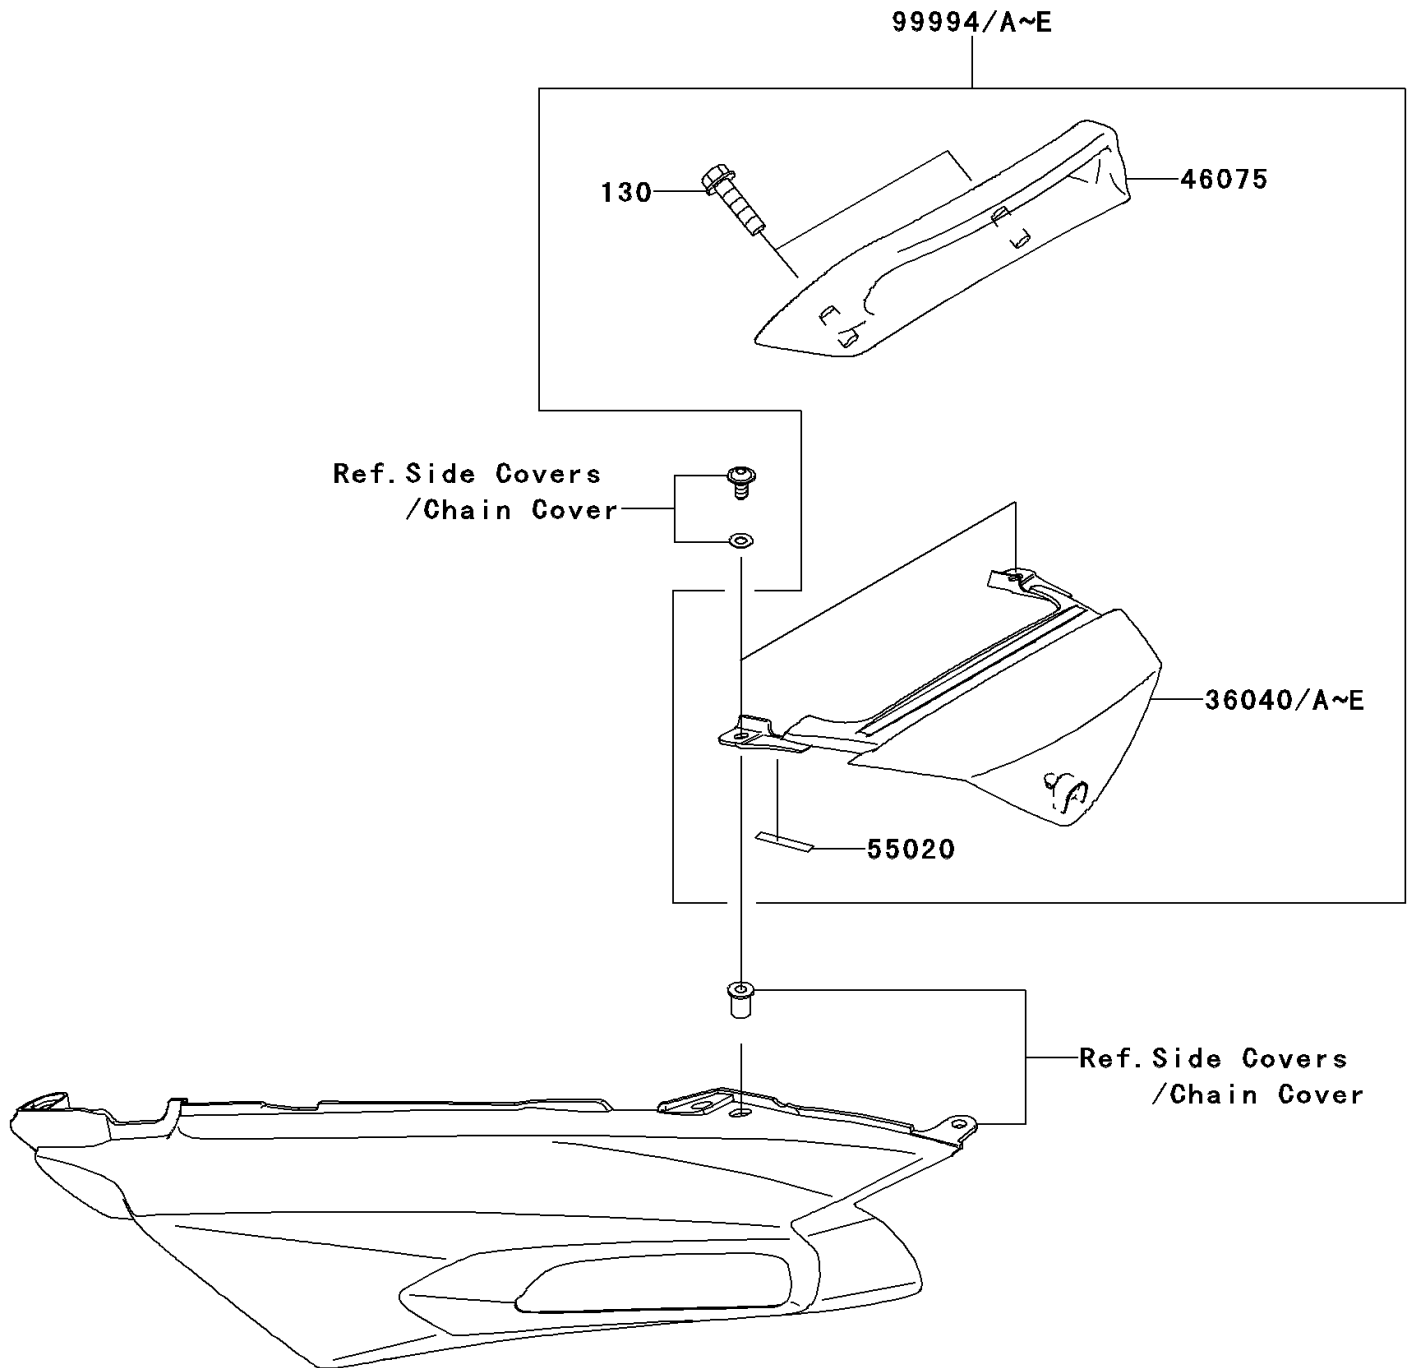

2013 NINJA® ZX™ -14R ABS PARTS DIAGRAM

Accessory(Tail Grip)

F2910

2013 NINJA® ZX™ -14R ABS PARTS LIST

Accessory(Tail Grip)

ITEM NAME	PART NUMBER	QUANTITY
BOLT-FLANGED,8X35 (Ref # 130)	130BA0835	2
COVER-TAIL,CNT,P.RED (Ref # 36040A)	36040-0059-234	1
GRIP,TAIL,F.BLACK (Ref # 46075)	46075-1104-21	1
GUARD,TAIL COVER (Ref # 55020)	55020-0277	2
KIT,TAIL GRIP,P.RED (Ref # 99994A)	99994-0341-234	1
COVER-TAIL,CNT,P.S.WHITE (Ref # 36040B)	36040-0059-25Y	1
KIT,TAIL GRIP,P.S.WHITE (Ref # 99994B)	99994-0341-25Y	1