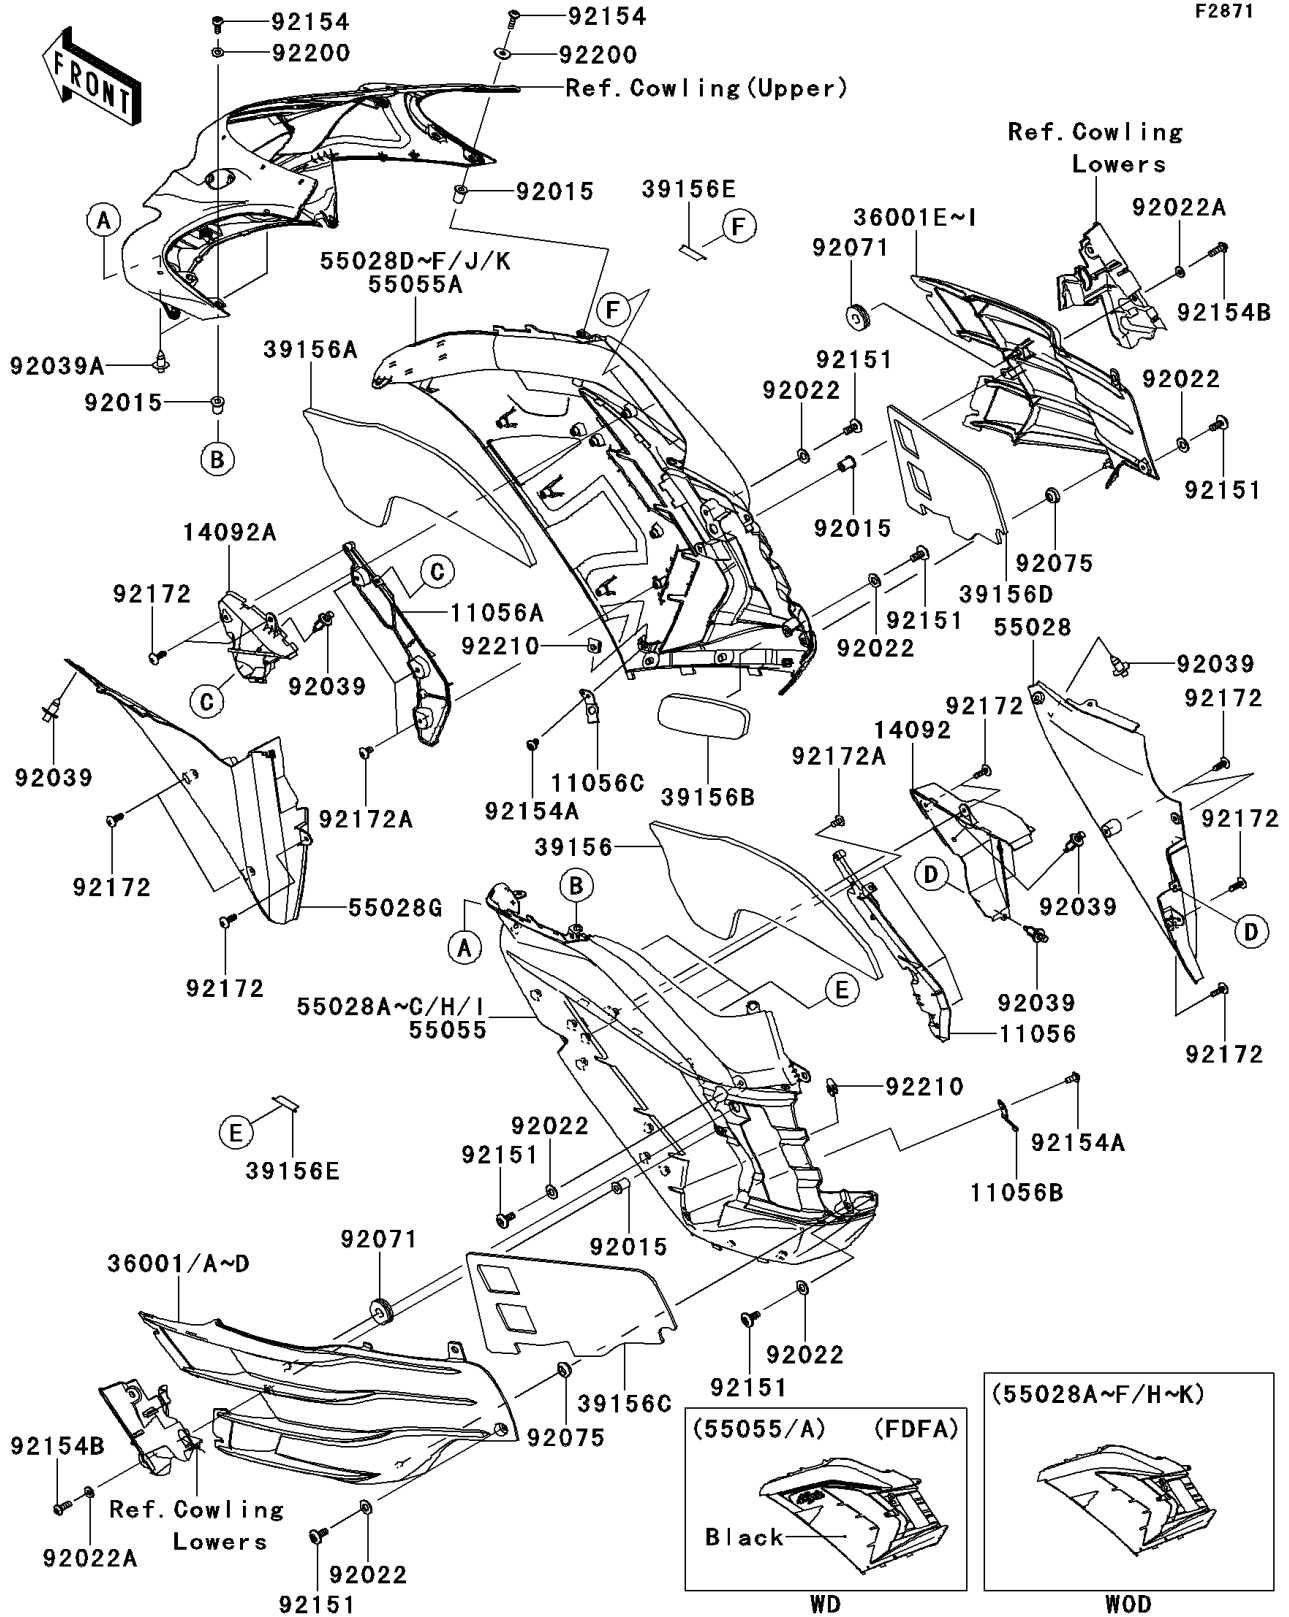

2013 NINJA® ZX™ -14R ABS PARTS DIAGRAM

Cowling(Center)

F2871

2013 NINJA® ZX™ -14R ABS PARTS LIST

Cowling(Center)

ITEM NAME	PART NUMBER	QUANTITY
BRACKET,SIDE COWLING,LH (Ref # 11056)	11056-1343	1
BRACKET,SIDE COWLING,RH (Ref # 11056A)	11056-1344	1
BRACKET,LWR COWLING,LH (Ref # 11056B)	11056-1366	1
BRACKET,LWR COWLING,RH (Ref # 11056C)	11056-1367	1
COVER,SIDE COWLING,LH (Ref # 14092)	14092-0861	1
COVER,SIDE COWLING,RH (Ref # 14092A)	14092-0986	1
COVER-SIDE,LH,F.S.BLACK (Ref # 36001A)	36001-0568-18T	1
COVER-SIDE,RH,F.S.BLACK (Ref # 36001F)	36001-0569-18T	1
PAD,SIDE COWLING,LH (Ref # 39156)	39156-0783	1
PAD,SIDE COWLING,RH (Ref # 39156A)	39156-0784	1
PAD,SIDE COWLING,RH,LWR (Ref # 39156B)	39156-0785	1
PAD,SIDE COVER,LH (Ref # 39156C)	39156-0877	1
PAD,SIDE COVER,RH (Ref # 39156D)	39156-0878	1
PAD (Ref # 39156E)	39156-0911	6
COWLING,FR,LH (Ref # 55028)	55028-0383	1
COWLING,SIDE,LH,P.RED (Ref # 55028A)	55028-0439-234	1
COWLING,SIDE,RH,P.RED (Ref # 55028D)	55028-0440-234	1
COWLING,FR,RH (Ref # 55028G)	55028-0457	1
NUT,WELL,5MM (Ref # 92015)	92015-1757	4
WASHER,6.5X16X1 (Ref # 92022)	92022-1143	6
WASHER,NYLON,5.3X11.5X1.5 (Ref # 92022A)	92022-1521	2
RIVET (Ref # 92039)	92039-0051	5
RIVET (Ref # 92039A)	92039-0060	2
GROMMET (Ref # 92071)	92071-056	2
DAMPER (Ref # 92075)	92075-1011	2
BOLT,SOCKET,6X14 (Ref # 92151)	92151-1654	6
BOLT,SOCKET,5X16 (Ref # 92154)	92154-0209	2
BOLT,SOCKET,5X10 (Ref # 92154A)	92154-0211	2
BOLT,SOCKET,5X20 (Ref # 92154B)	92154-0829	2

2013 NINJA® ZX™ -14R ABS PARTS LIST

Cowling(Center)

ITEM NAME	PART NUMBER	QUANTITY
SCREW,TAPPING,5X16 (Ref # 92172)	92172-0238	11
SCREW,TAPPING,5X10 (Ref # 92172A)	92172-0262	6
WASHER,NYLON,5.3X11.5X0.5 (Ref # 92200)	92200-0006	2
NUT (Ref # 92210)	92210-0571	2
COWLING,SIDE,LH,P.S.WHITE (Ref # 55028B)	55028-0439-25Y	1
COWLING,SIDE,RH,P.S.WHITE (Ref # 55028E)	55028-0440-25Y	1