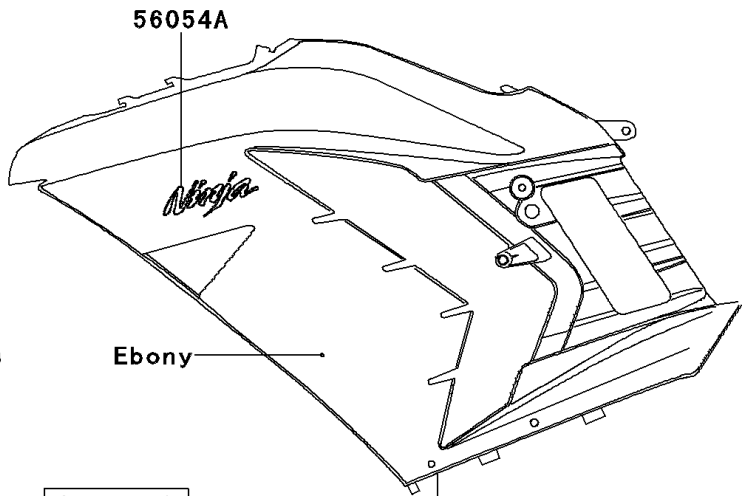

# 2014 NINJA® ZX™ -14R ABS PARTS DIAGRAM

Decals(Ebony)(FEFA)

F2861E

Ref. Meter (s)

Ref. Fuel Tank

Ref. Front Fender (s)

Ref. Cowling (Center)

Ref. Side Covers/Chain Cover

Ref. Front Wheel

Ref. Rear Wheel/Chain