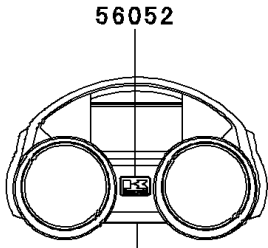

# 2014 NINJA® ZX™ -14R ABS PARTS DIAGRAM

Decals(Ebony)(FEFA)

F2861E

Ref. Meter (s)

Ref. Fuel Tank

Ref. Front Fender (s)

Ref. Cowling (Center)

Ref. Side Covers/Chain Cover

Ref. Front Wheel

Ref. Rear Wheel/Chain