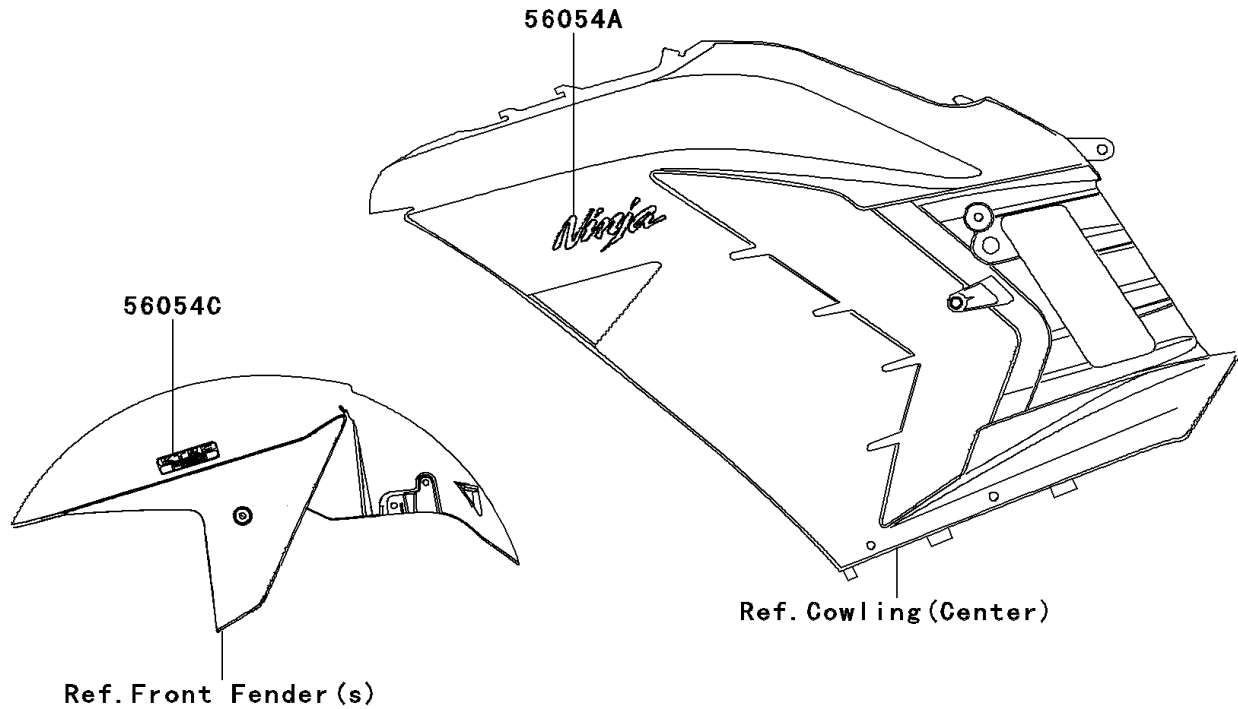

2013 NINJA® ZX™ -14R ABS PARTS DIAGRAM

Decals(Red)(FDF)

F2861

2013 NINJA® ZX™-14R ABS PARTS LIST

Decals(Red)(FDF)

ITEM NAME	PART NUMBER	QUANTITY
MARK,K.KAWASAKI (Ref # 56052)	56052-1202	1
MARK,FUEL TANK,KAWASAKI (Ref # 56054)	56054-0948	2
MARK,SIDE COWLING,NINJA (Ref # 56054A)	56054-0949	2
MARK,TAIL COVER,ZX-14R (Ref # 56054B)	56054-0950	2
MARK,FR FENDER,KTRC (Ref # 56054C)	56054-0953	2