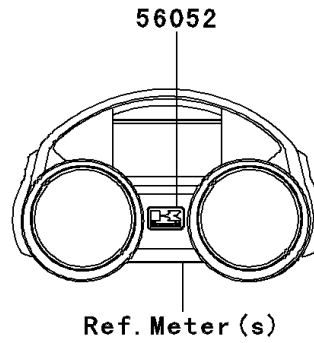

2013 NINJA® ZX™ -14R ABS PARTS DIAGRAM

Decals(Red)(FDF)

F2861

2013 NINJA® ZX™-14R ABS PARTS LIST

Decals(Red)(FDF)

ITEM NAME	PART NUMBER	QUANTITY
MARK,K.KAWASAKI (Ref # 56052)	56052-1202	1
MARK,FUEL TANK,KAWASAKI (Ref # 56054)	56054-0948	2
MARK,SIDE COWLING,NINJA (Ref # 56054A)	56054-0949	2
MARK,TAIL COVER,ZX-14R (Ref # 56054B)	56054-0950	2
MARK,FR FENDER,KTRC (Ref # 56054C)	56054-0953	2