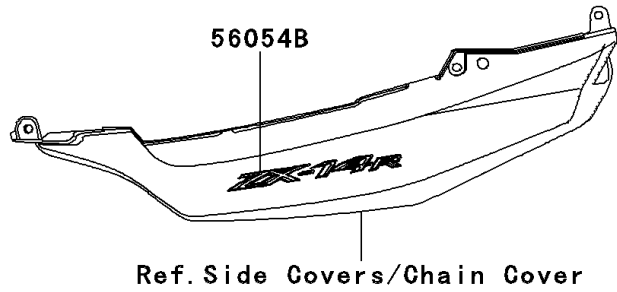

2013 NINJA® ZX™ -14R ABS PARTS DIAGRAM

Decals(Red)(FDF)

F2861

2013 NINJA® ZX™-14R ABS PARTS LIST

Decals(Red)(FDF)

ITEM NAME	PART NUMBER	QUANTITY
MARK,K.KAWASAKI (Ref # 56052)	56052-1202	1
MARK,FUEL TANK,KAWASAKI (Ref # 56054)	56054-0948	2
MARK,SIDE COWLING,NINJA (Ref # 56054A)	56054-0949	2
MARK,TAIL COVER,ZX-14R (Ref # 56054B)	56054-0950	2
MARK,FR FENDER,KTRC (Ref # 56054C)	56054-0953	2