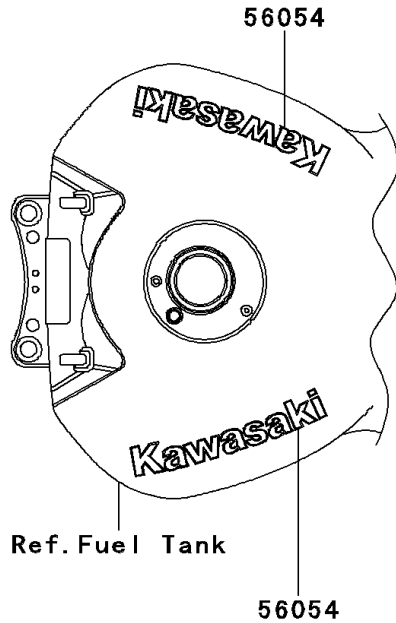

2013 NINJA® ZX™ -14R ABS PARTS DIAGRAM

Decals(Red)(FDF)

F2861

2013 NINJA® ZX™-14R ABS PARTS LIST

Decals(Red)(FDF)

ITEM NAME	PART NUMBER	QUANTITY
MARK,K.KAWASAKI (Ref # 56052)	56052-1202	1
MARK,FUEL TANK,KAWASAKI (Ref # 56054)	56054-0948	2
MARK,SIDE COWLING,NINJA (Ref # 56054A)	56054-0949	2
MARK,TAIL COVER,ZX-14R (Ref # 56054B)	56054-0950	2
MARK,FR FENDER,KTRC (Ref # 56054C)	56054-0953	2