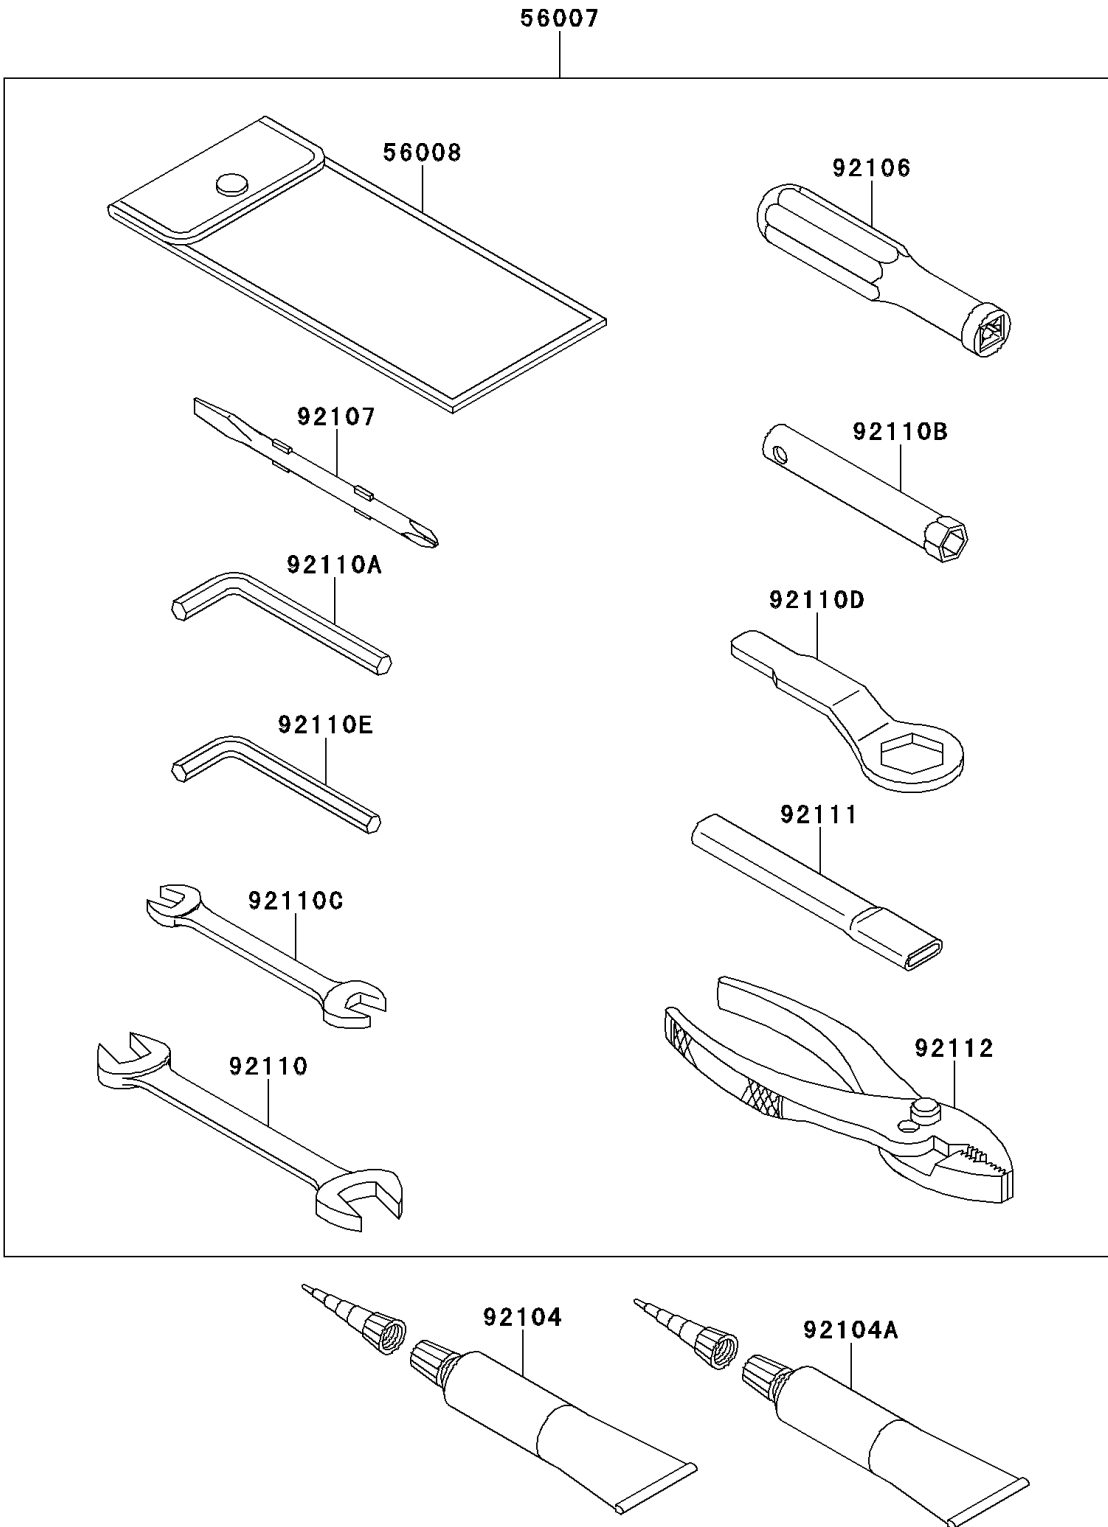

2014 NINJA[®] ZX[™]-14R ABS PARTS DIAGRAM

Owner's Tools

F2810

2014 NINJA® ZX™ -14R ABS PARTS LIST

Owner's Tools

ITEM NAME	PART NUMBER	QUANTITY
TOOL-KIT (Ref # 56007)	56007-0117	1
BAG,TOOL (Ref # 56008)	56008-006	1
GASKET-LIQUID,TB1211F,CLEAR (Ref # 92104)	92104-0004	1
GASKET-LIQUID,TB1216B,BLACK (Ref # 92104A)	92104-1064	1
GRIP-SCREW DRIVER (Ref # 92106)	92106-1001	1
TOOL-DRIVER,#2PHILLIPS&SLOT (Ref # 92107)	92107-1051	1
TOOL-WRENCH,OPEN END,12X14 (Ref # 92110)	92110-0019	1
TOOL-WRENCH,ALLEN,5MM (Ref # 92110A)	92110-1015	1
TOOL-WRENCH,BOX,8MM (Ref # 92110B)	92110-1139	1
TOOL-WRENCH,OPEN END,10X12 (Ref # 92110C)	92110-1152	1
TOOL-WRENCH,BOX END,32MM (Ref # 92110D)	92110-1161	1
TOOL-WRENCH,ALLEN,4MM (Ref # 92110E)	92110-3703	1
TOOL-BAR,BOX END WRENCH (Ref # 92111)	92111-1051	1
TOOL-PLIERS (Ref # 92112)	92112-003	1