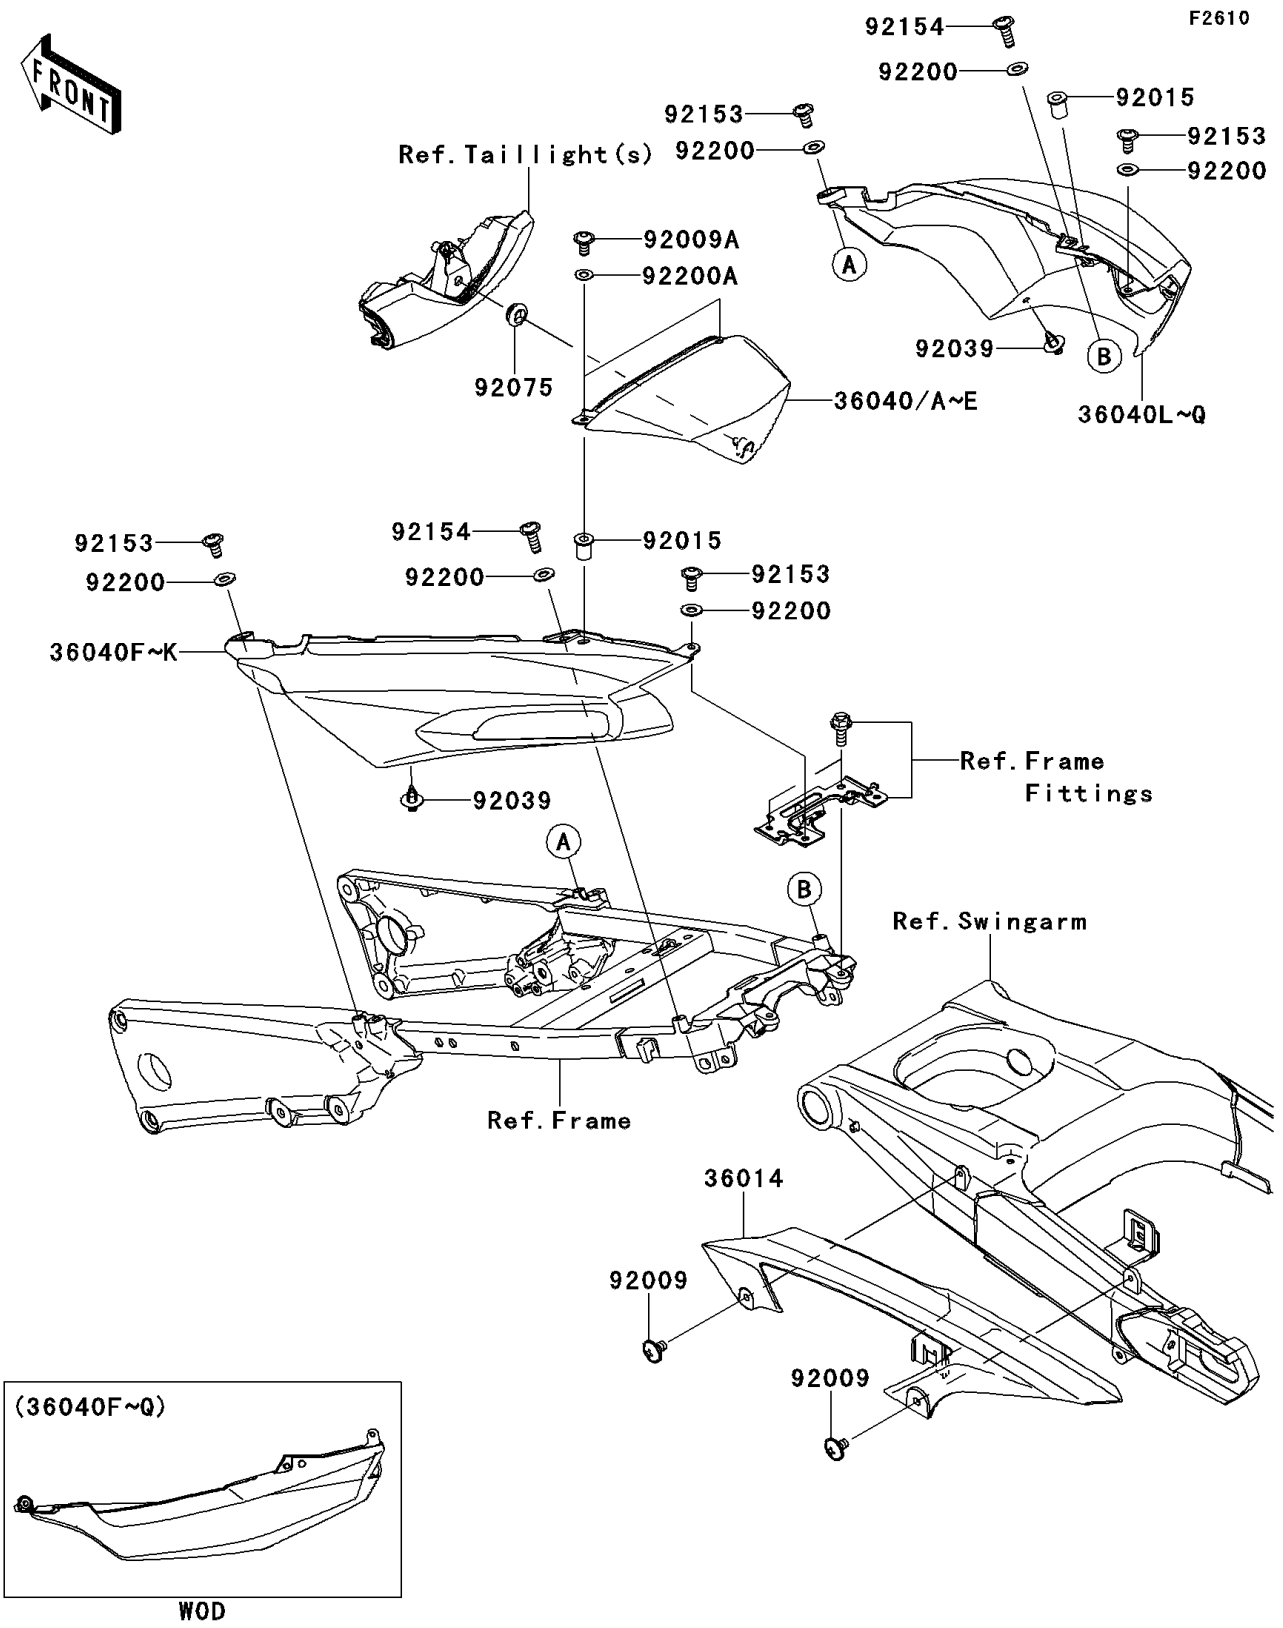

# 2013 NINJA® ZX™ -14R ABS PARTS DIAGRAM

Side Covers/Chain Cover

## 2013 NINJA® ZX™ -14R ABS PARTS LIST

### Side Covers/Chain Cover

ITEM NAME	PART NUMBER	QUANTITY
CASE-CHAIN (Ref # 36014)	36014-0030	1
COVER-TAIL,CNT,P.RED (Ref # 36040A)	36040-0058-234	1
COVER-TAIL,LH,P.RED (Ref # 36040G)	36040-0136-234	1
COVER-TAIL,RH,P.RED (Ref # 36040M)	36040-0137-234	1
SCREW,6X10 (Ref # 92009)	92009-1661	2
SCREW,5X16 (Ref # 92009A)	92009-1909	2
NUT,WELL,5MM (Ref # 92015)	92015-1757	2
RIVET (Ref # 92039)	92039-0015	2
DAMPER (Ref # 92075)	92075-1011	1
BOLT,SOCKET,6X12 (Ref # 92153)	92153-1617	4
BOLT,SOCKET,6X18 (Ref # 92154)	92154-0139	2
WASHER,6.5X14X1 (Ref # 92200)	92200-1388	6
WASHER,NYLON,5.3X11.5X0.5 (Ref # 92200A)	92200-1480	2
COVER-TAIL,CNT,P.S.WHITE (Ref # 36040B)	36040-0058-25Y	1
COVER-TAIL,LH,P.S.WHITE (Ref # 36040H)	36040-0136-25Y	1
COVER-TAIL,RH,P.S.WHITE (Ref # 36040N)	36040-0137-25Y	1