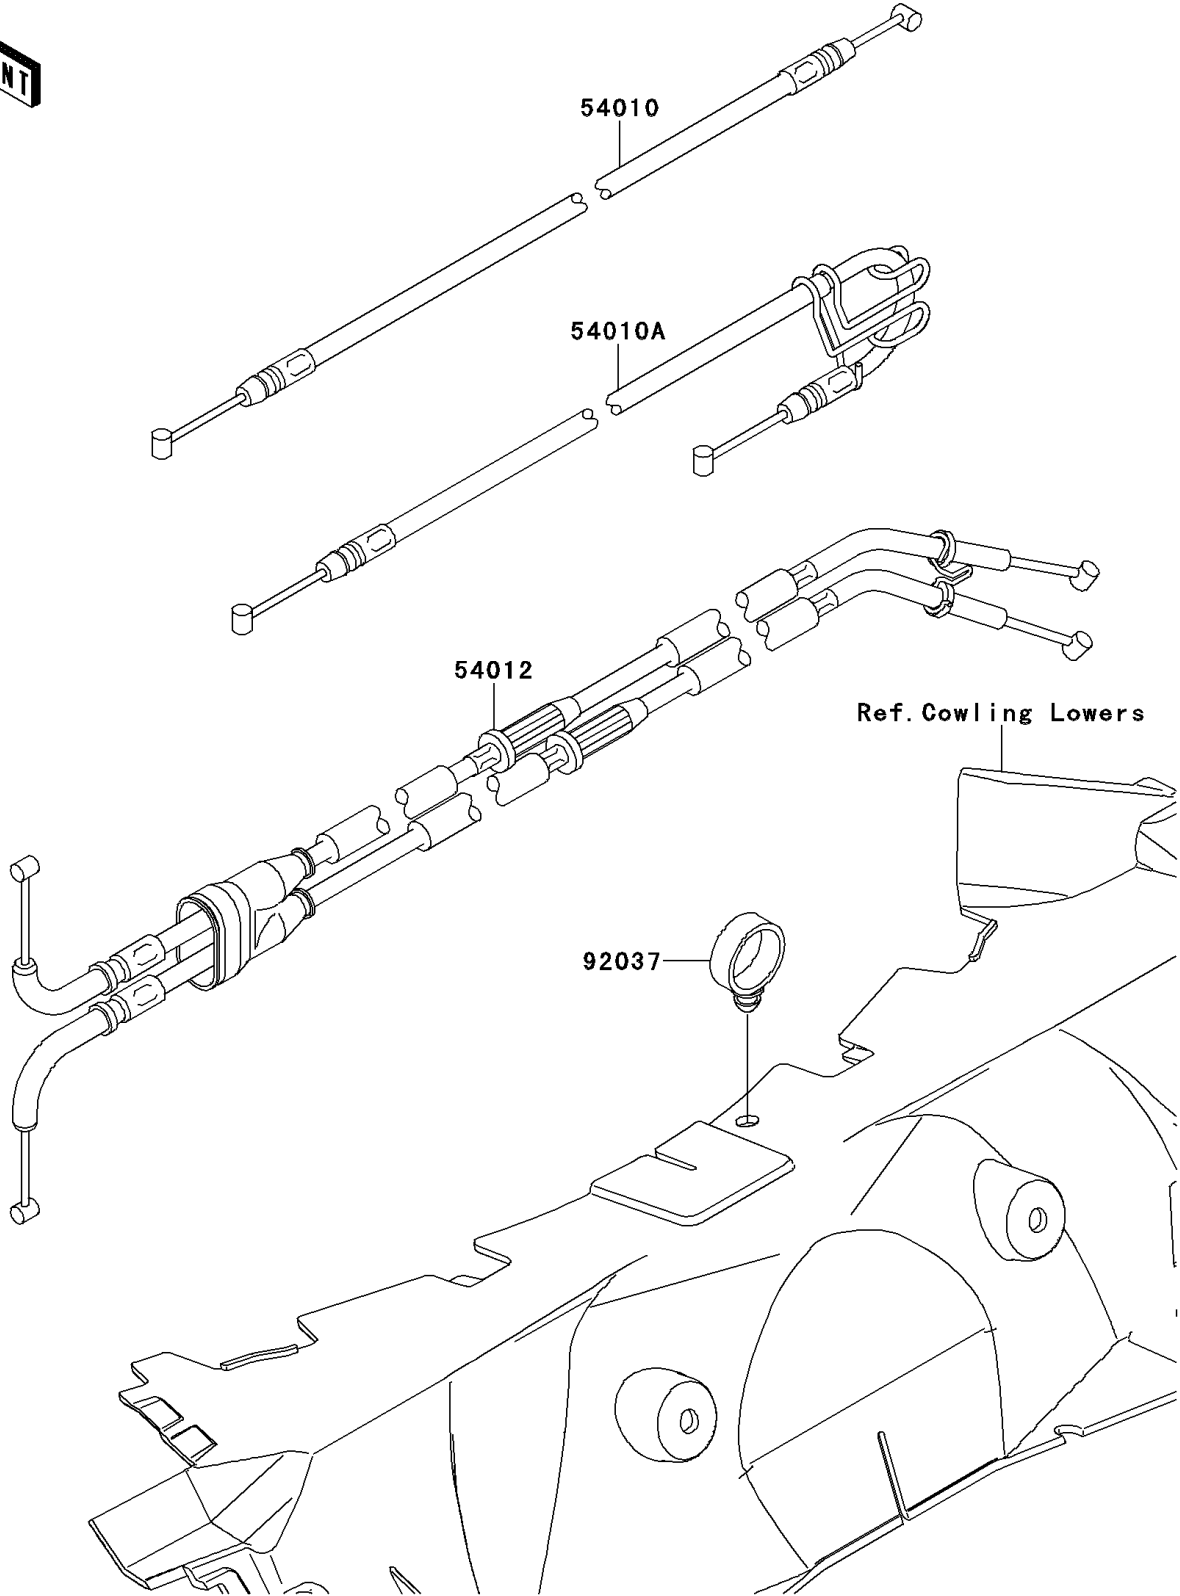

# 2013 NINJA® ZX™ -14R ABS PARTS DIAGRAM

Cables

F2540

## 2013 NINJA® ZX™ -14R ABS PARTS LIST

### Cables

ITEM NAME	PART NUMBER	QUANTITY
CABLE,SEAT LOCK,RR (Ref # 54010)	54010-0585	1
CABLE,SEAT LOCK,FR (Ref # 54010A)	54010-0589	1
CABLE-THROTTLE (Ref # 54012)	54012-0187	1
CLAMP,HOSE (Ref # 92037)	92037-1827	1