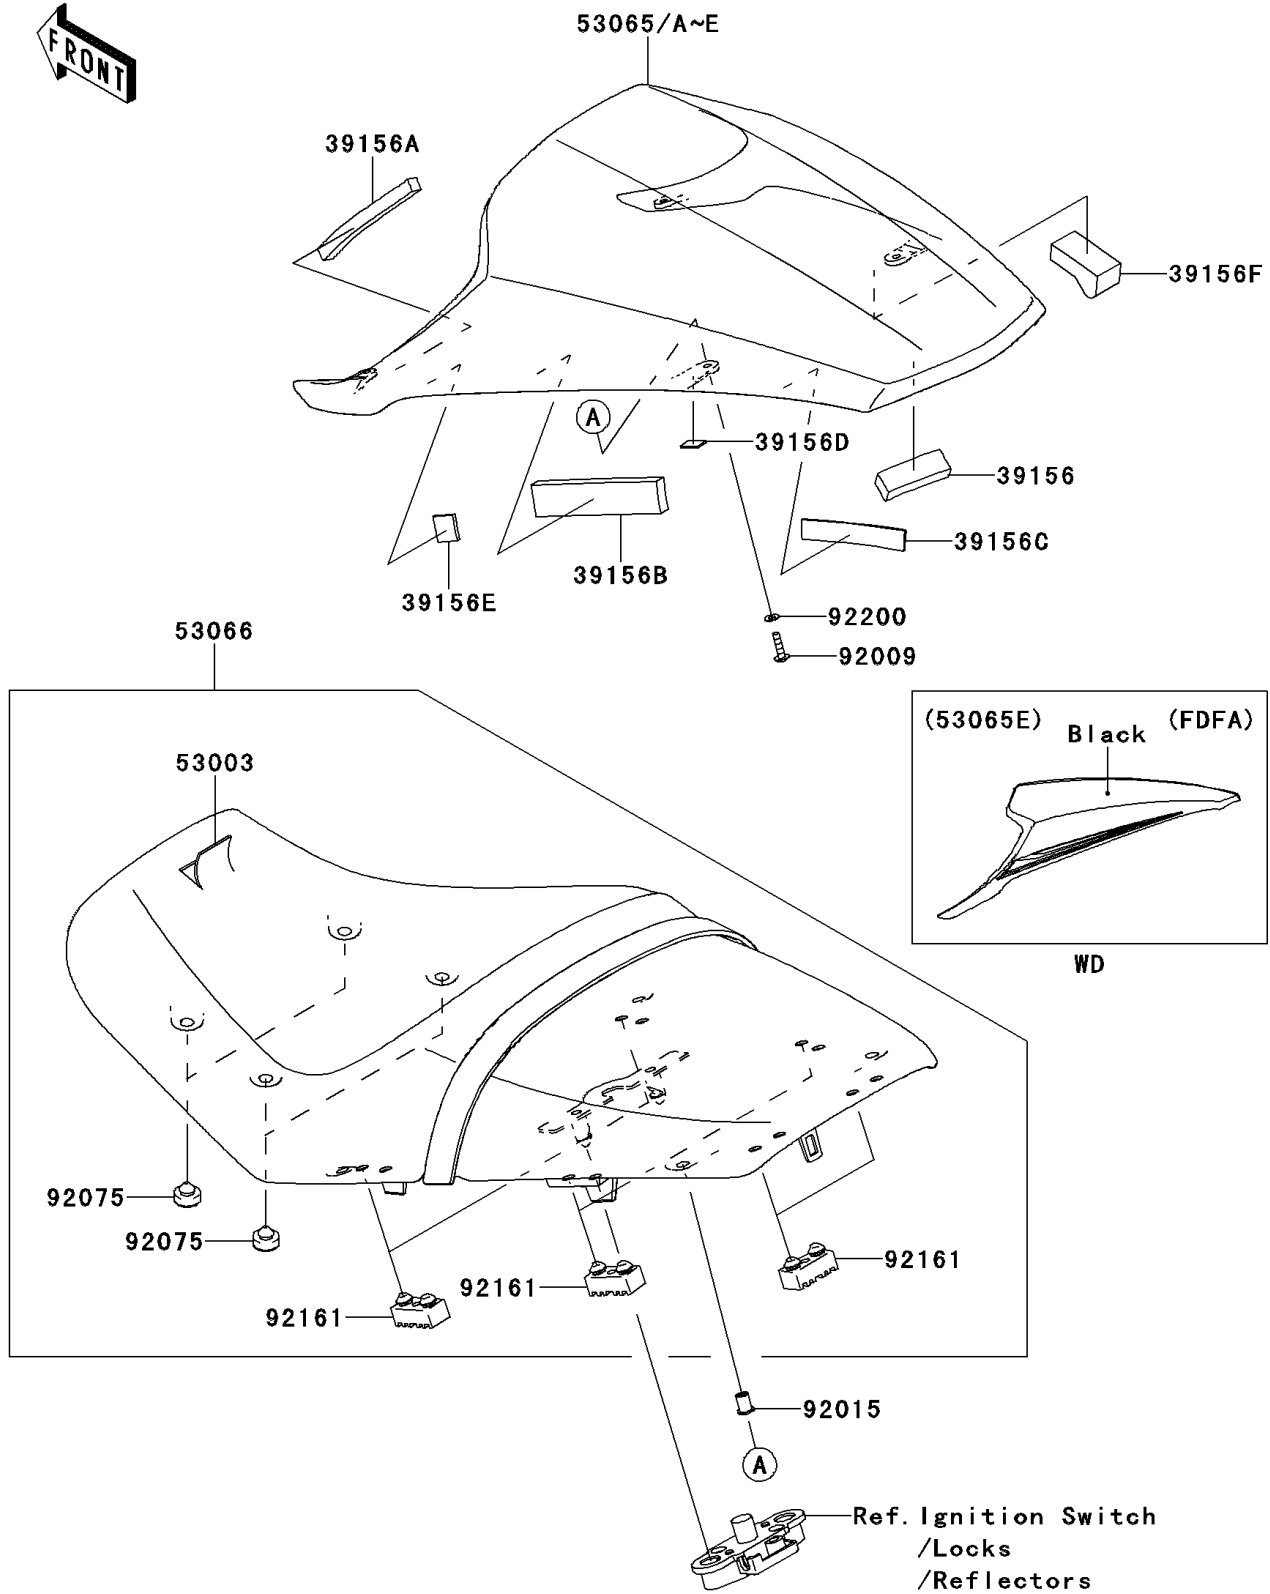

2013 NINJA® ZX™ -14R ABS PARTS DIAGRAM

Seat

F2510

2013 NINJA® ZX™ -14R ABS PARTS LIST

Seat

ITEM NAME	PART NUMBER	QUANTITY
PAD,20X50X11 (Ref # 39156)	39156-0839	2
PAD,10X130X10 (Ref # 39156A)	39156-0880	2
PAD,25X120X10 (Ref # 39156B)	39156-0881	2
PAD,15X90X2 (Ref # 39156C)	39156-0883	2
PAD,12X16X1.5 (Ref # 39156D)	39156-0884	2
PAD,20X20X3 (Ref # 39156E)	39156-0896	2
PAD (Ref # 39156F)	39156-0919	1
LEATHER,SEAT,BLACK (Ref # 53003)	53003-0314-MA	1
COVER SEAT,P.RED (Ref # 53065)	53065-0065-234	1
SEAT-ASSY,DUAL,W/BAND,BLK+BLK (Ref # 53066)	53066-0328-12Y	1
SCREW,5X20 (Ref # 92009)	92009-1934	4
NUT,WELL,5MM (Ref # 92015)	92015-1757	4
DAMPER (Ref # 92075)	92075-1927	4
DAMPER,SEAT (Ref # 92161)	92161-0050	6
WASHER,NYLON,5.3X11.5X0.5 (Ref # 92200)	92200-1480	4
COVER SEAT,P.S.WHITE (Ref # 53065A)	53065-0065-25Y	1