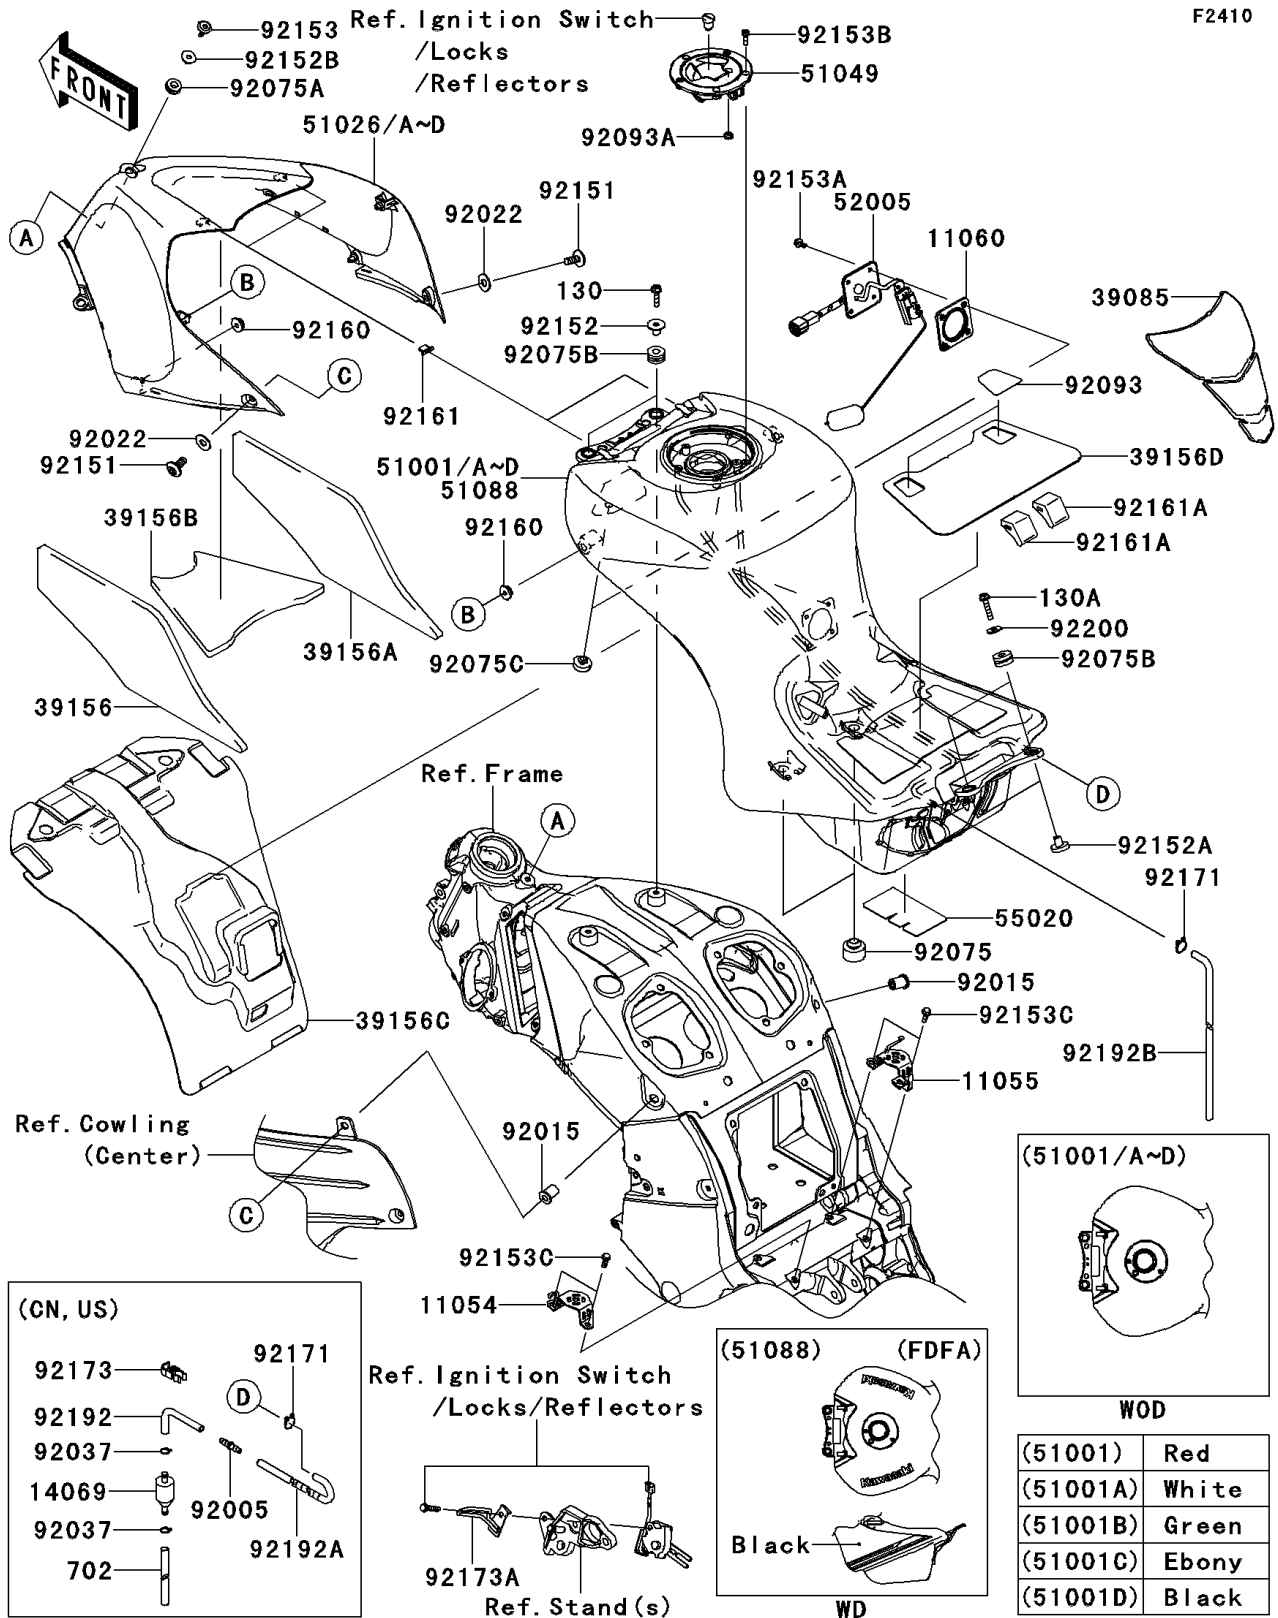

2013 NINJA® ZX™ -14R ABS PARTS DIAGRAM

Fuel Tank

F2410

(CN, US)

- 92173
- 92192
- 92037
- 14069
- 92037
- 702
- 92171
- 92005
- 92192A

Ref. Ignition Switch /Locks/Reflectors

92173A

Ref. Stand (s)

ITEM NAME	PART NUMBER	QUANTITY
BRACKET,FUEL TANK,CNT,LH (Ref # 11054)	11054-0681	1
BRACKET,FUEL TANK,CNT,RH (Ref # 11055)	11055-0063	1
GASKET,FUEL GAUGE (Ref # 11060)	11060-1952	1
PAD-TANK (Ref # 39085)	39085-0054	1
PAD,TANK COVER,LH (Ref # 39156)	39156-0780	1
PAD,TANK COVER,RH (Ref # 39156A)	39156-0781	1
PAD,TANK COVER,CNT (Ref # 39156B)	39156-0782	1
PAD (Ref # 39156C)	39156-0794	1
PAD,FUEL TANK (Ref # 39156D)	39156-0863	1
TANK-COMP-FUEL,P.RED (Ref # 51001)	51001-0752-234	1
COVER TANK,FUEL,P.RED (Ref # 51026)	51026-0008-234	1
CAP-TANK,FUEL (Ref # 51049)	51049-0715	1
GAUGE,FUEL (Ref # 52005)	52005-0093	1
GUARD,FUEL TANK (Ref # 55020)	55020-0551	1
NUT,RUBBER,6MM (Ref # 92015)	92015-1692	2
WASHER,6.5X16X1 (Ref # 92022)	92022-1143	2
DAMPER (Ref # 92075)	92075-015	2
DAMPER (Ref # 92075A)	92075-1634	1
BOLT-FLANGED,6X25 (Ref # 130)	130BA0625	2
BOLT-FLANGED,6X30 (Ref # 130A)	130BA0630	2
DAMPER (Ref # 92075B)	92075-1690	4
DAMPER (Ref # 92075C)	92075-281	2
SEAL (Ref # 92093)	92093-0583	2
SEAL,FUEL TANK CAP (Ref # 92093A)	92093-1030	1
BOLT,SOCKET,6X30 (Ref # 92151)	92151-1605	2
COLLAR (Ref # 92152)	92152-0048	2
COLLAR (Ref # 92152A)	92152-0364	2
COLLAR (Ref # 92152B)	92152-0424	1
BOLT,SOCKET,6X23 (Ref # 92153)	92153-1267	1