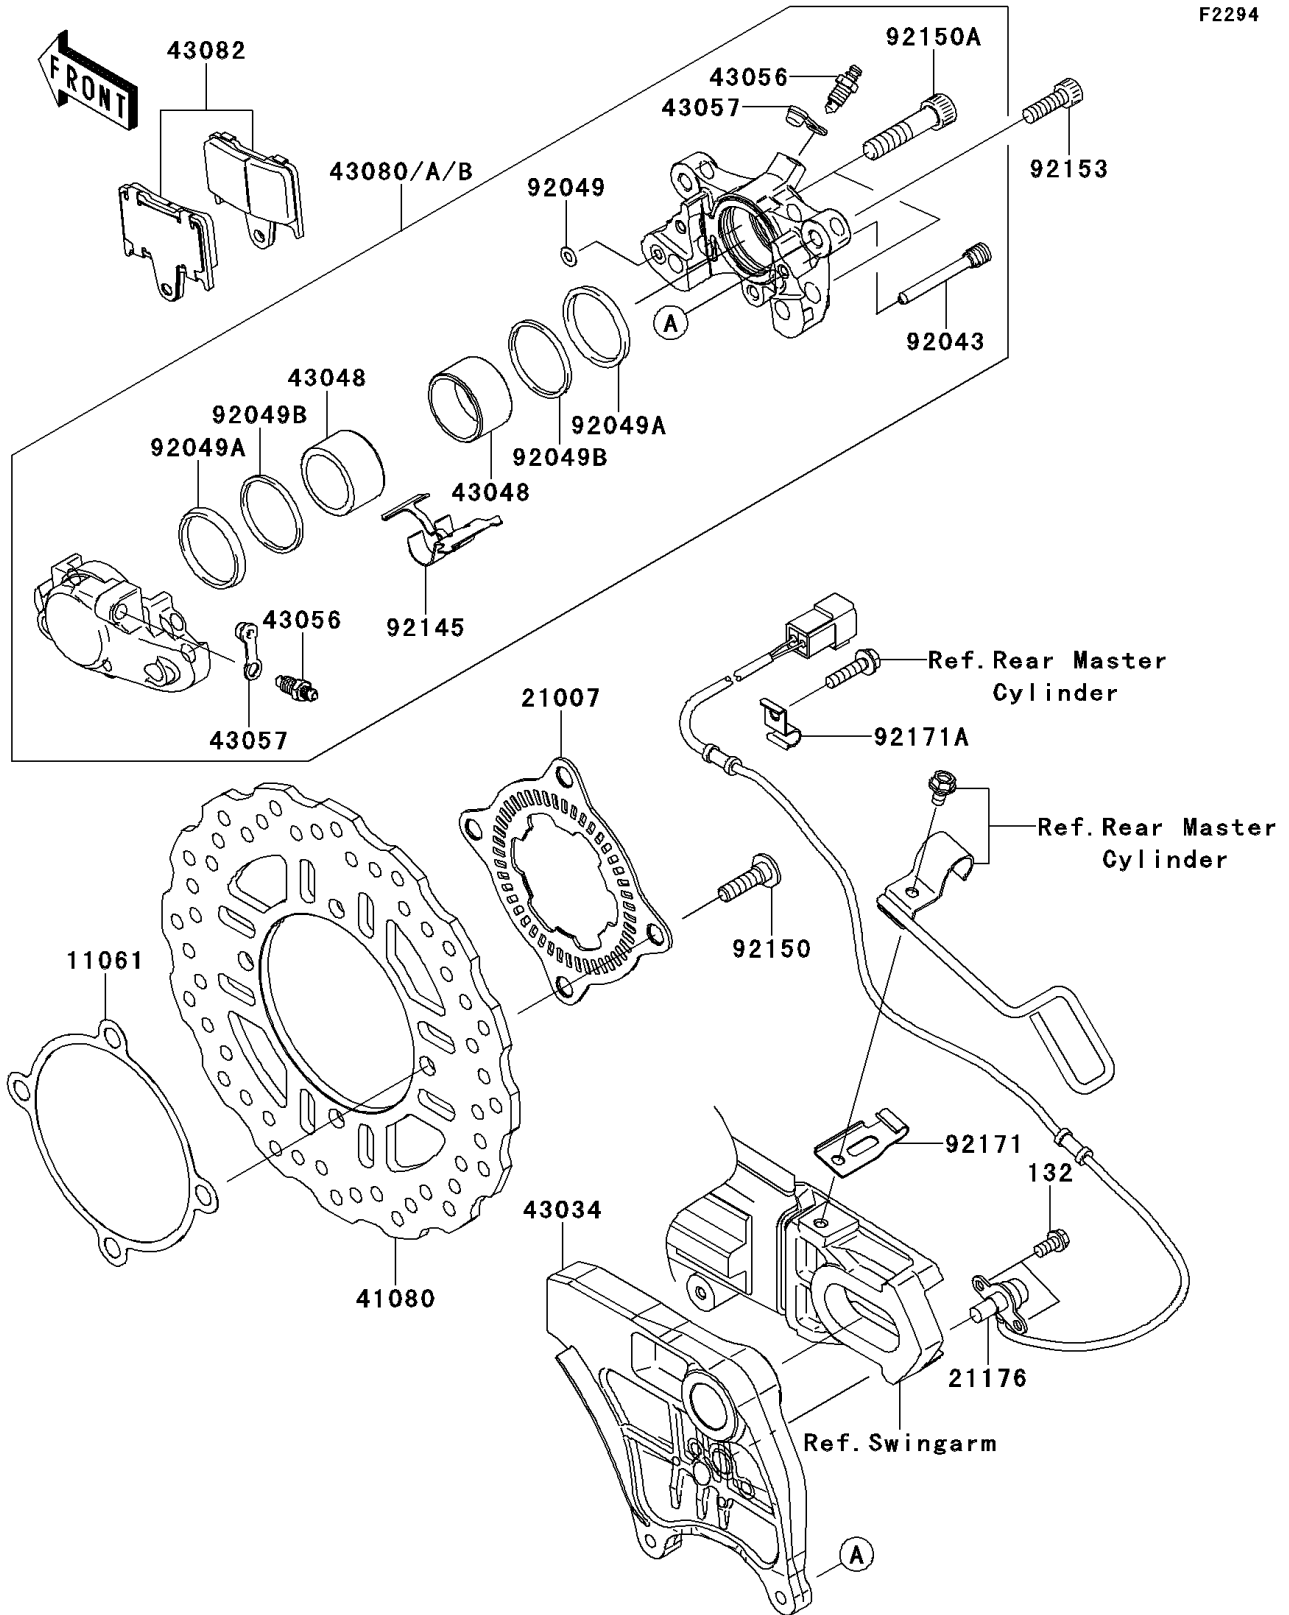

2013 NINJA® ZX™ -14R ABS PARTS DIAGRAM

Rear Brake

F2294

2013 NINJA® ZX™ -14R ABS PARTS LIST

Rear Brake

ITEM NAME	PART NUMBER	QUANTITY
-----------	-------------	----------