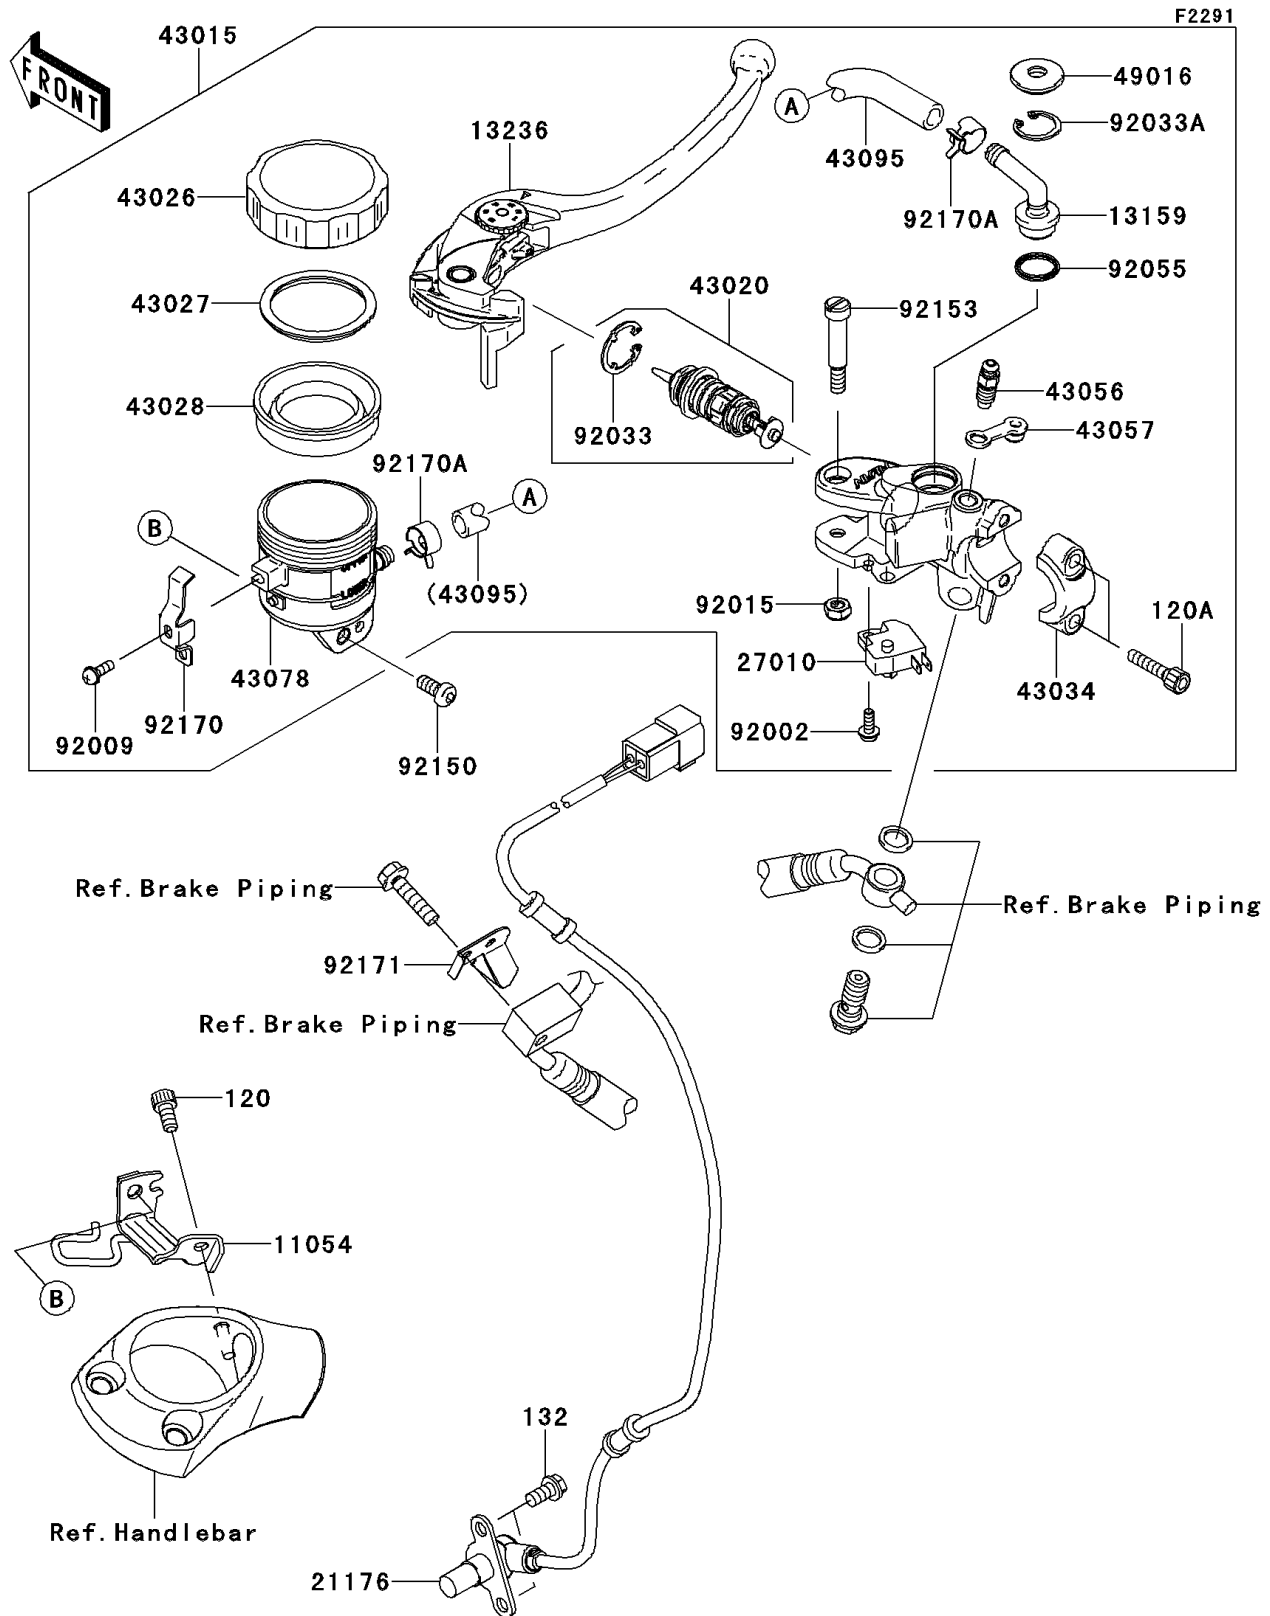

2014 NINJA® ZX™-14R ABS PARTS DIAGRAM

Front Master Cylinder

2014 NINJA® ZX™ -14R ABS PARTS LIST

Front Master Cylinder

ITEM NAME	PART NUMBER	QUANTITY
BOLT-SOCKET,6X12 (Ref # 120)	120CA0612	1
BOLT-SOCKET,6X22 (Ref # 120A)	120CB0622	2
BOLT-FLANGED-SMALL,6X12 (Ref # 132)	132BA0612	2
BRACKET,RESERVOIR TANK,FR (Ref # 11054)	11054-0636	1
CONNECTOR (Ref # 13159)	13159-1061	1
LEVER-COMP,FRONT BRAKE (Ref # 13236)	13236-0103	1
SENSOR,SPEED,FR (Ref # 21176)	21176-0051	1
SWITCH,BRAKE (Ref # 27010)	27010-0025	1
CYLINDER-ASSY-MASTER,FR (Ref # 43015)	43015-0150	1
PISTON-COMP-BRAKE (Ref # 43020)	43020-0010	1
CAP-BRAKE (Ref # 43026)	43026-1051	1
PLATE-DIAPHRAGM (Ref # 43027)	43027-1051	1
DIAPHRAGM,MASTER CYLINDER (Ref # 43028)	43028-1057	1
HOLDER-BRAKE,MASTER CYLINDER (Ref # 43034)	43034-0056	1
BREATHER-BRAKE (Ref # 43056)	43056-1056	1
CAP-BREATHER (Ref # 43057)	43057-1001	1
RESERVOIR (Ref # 43078)	43078-1099	1
HOSE-BRAKE,FR MASTER CYLINDER (Ref # 43095)	43095-0040	1
COVER-SEAL (Ref # 49016)	49016-1147	1
BOLT,SCREW,4X12 (Ref # 92002)	92002-1323	1
SCREW (Ref # 92009)	92009-1570	1
NUT,FLANGED,6MM (Ref # 92015)	92015-1528	1
RING-SNAP (Ref # 92033)	92033-0034	1
RING-SNAP,20.5MM (Ref # 92033A)	92033-1186	1
RING-O,14.8X2.4 (Ref # 92055)	92055-0741	1
BOLT,SOCKET,6X14 (Ref # 92150)	92150-1836	1
BOLT,LEVER (Ref # 92153)	92153-0868	1
CLAMP (Ref # 92170)	92170-1090	1
CLAMP,HOSE (Ref # 92170A)	92170-1091	2

2014 NINJA® ZX™ -14R ABS PARTS LIST

Front Master Cylinder

ITEM NAME	PART NUMBER	QUANTITY
CLAMP (Ref # 92171)	92171-0624	1