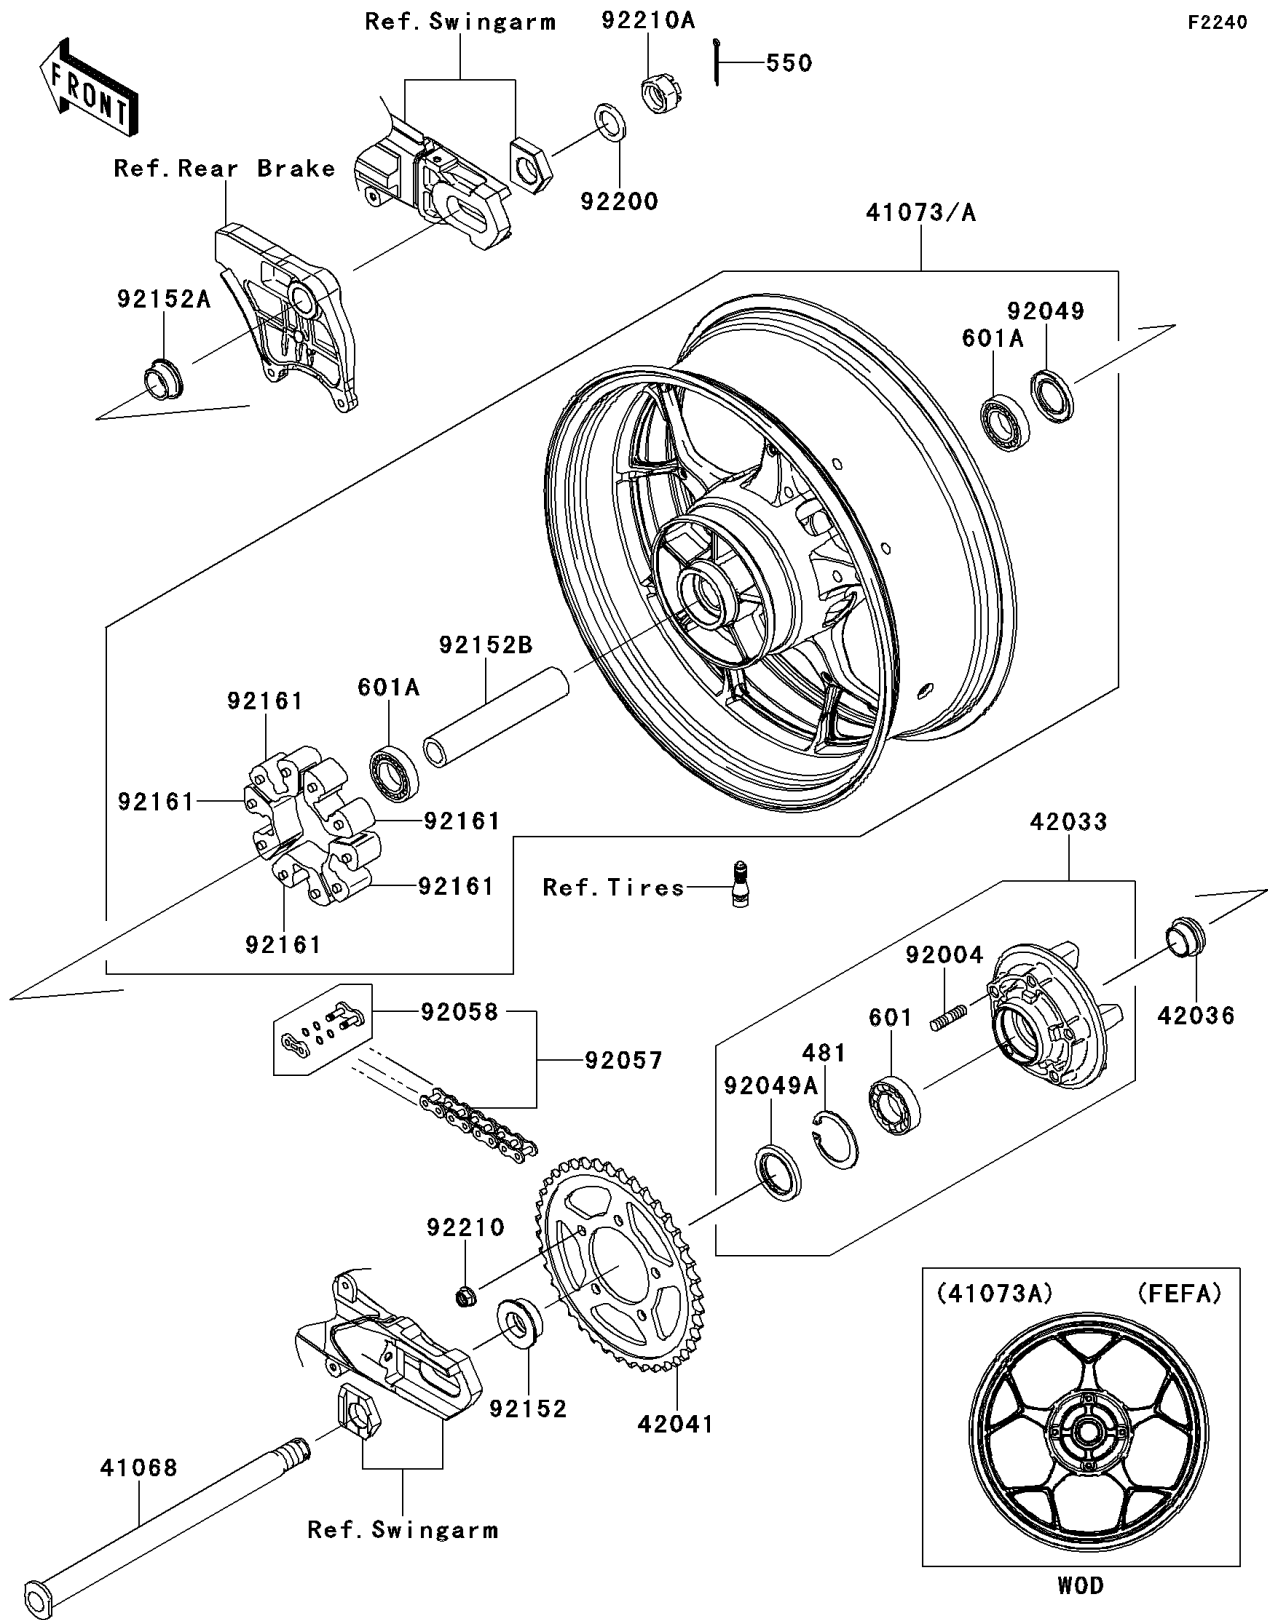

# 2013 NINJA® ZX™ -14R ABS PARTS DIAGRAM

Rear Wheel/Chain

F2240

# 2013 NINJA® ZX™ -14R ABS PARTS LIST

Rear Wheel/Chain

ITEM NAME	PART NUMBER	QUANTITY
-----------	-------------	----------