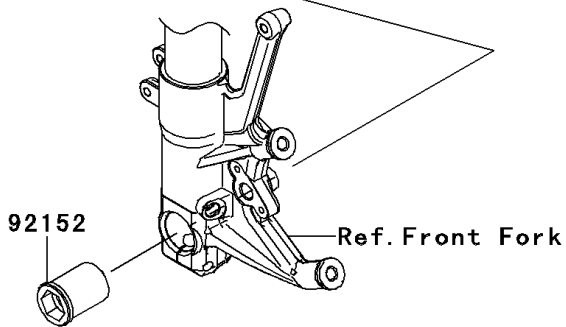

2013 NINJA® ZX™ -14R ABS PARTS DIAGRAM

Front Wheel

2013 NINJA® ZX™ -14R ABS PARTS LIST

Front Wheel

ITEM NAME	PART NUMBER	QUANTITY
BEARING-BALL,#6005UU (Ref # 601)	601B6005UU	2
AXLE,FR (Ref # 41068)	41068-0049	1
WHEEL-ASSY,FR,G.BLACK (Ref # 41073A)	41073-0573-18F	1
SEAL-OIL,BJN-C2 32X47X5 (Ref # 92049)	92049-0050	2
COLLAR,FR AXLE,LH,L=44.5 (Ref # 92152)	92152-0240	1
COLLAR,FR HUB,L=115 (Ref # 92152A)	92152-0242	1
COLLAR,25X32X13 (Ref # 92152B)	92152-0289	2