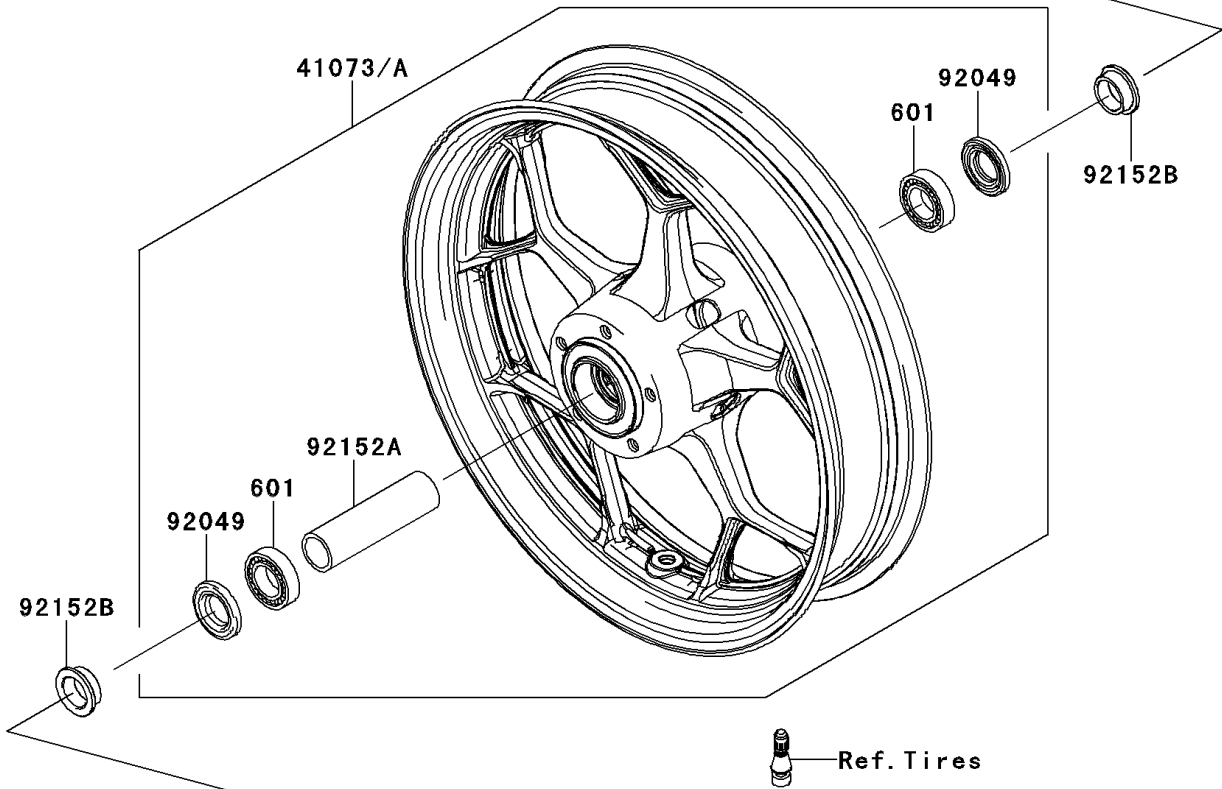

2013 NINJA® ZX™ -14R ABS PARTS DIAGRAM

Front Wheel

2013 NINJA® ZX™ -14R ABS PARTS LIST

Front Wheel

ITEM NAME	PART NUMBER	QUANTITY
BEARING-BALL,#6005UU (Ref # 601)	601B6005UU	2
AXLE,FR (Ref # 41068)	41068-0049	1
WHEEL-ASSY,FR,G.BLACK (Ref # 41073A)	41073-0573-18F	1
SEAL-OIL,BJN-C2 32X47X5 (Ref # 92049)	92049-0050	2
COLLAR,FR AXLE,LH,L=44.5 (Ref # 92152)	92152-0240	1
COLLAR,FR HUB,L=115 (Ref # 92152A)	92152-0242	1
COLLAR,25X32X13 (Ref # 92152B)	92152-0289	2