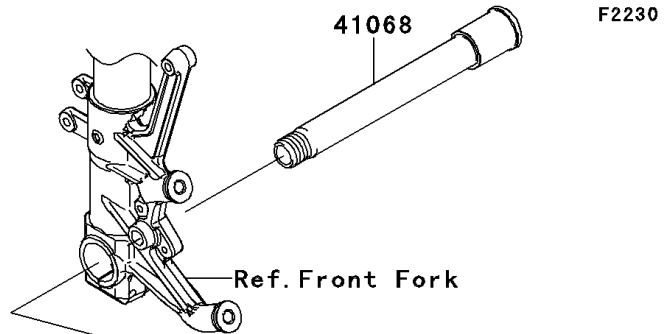

2013 NINJA® ZX™ -14R ABS PARTS DIAGRAM

Front Wheel

2013 NINJA® ZX™ -14R ABS PARTS LIST

Front Wheel

ITEM NAME	PART NUMBER	QUANTITY
BEARING-BALL,#6005UU (Ref # 601)	601B6005UU	2
AXLE,FR (Ref # 41068)	41068-0049	1
WHEEL-ASSY,FR,G.BLACK (Ref # 41073A)	41073-0573-18F	1
SEAL-OIL,BJN-C2 32X47X5 (Ref # 92049)	92049-0050	2
COLLAR,FR AXLE,LH,L=44.5 (Ref # 92152)	92152-0240	1
COLLAR,FR HUB,L=115 (Ref # 92152A)	92152-0242	1
COLLAR,25X32X13 (Ref # 92152B)	92152-0289	2