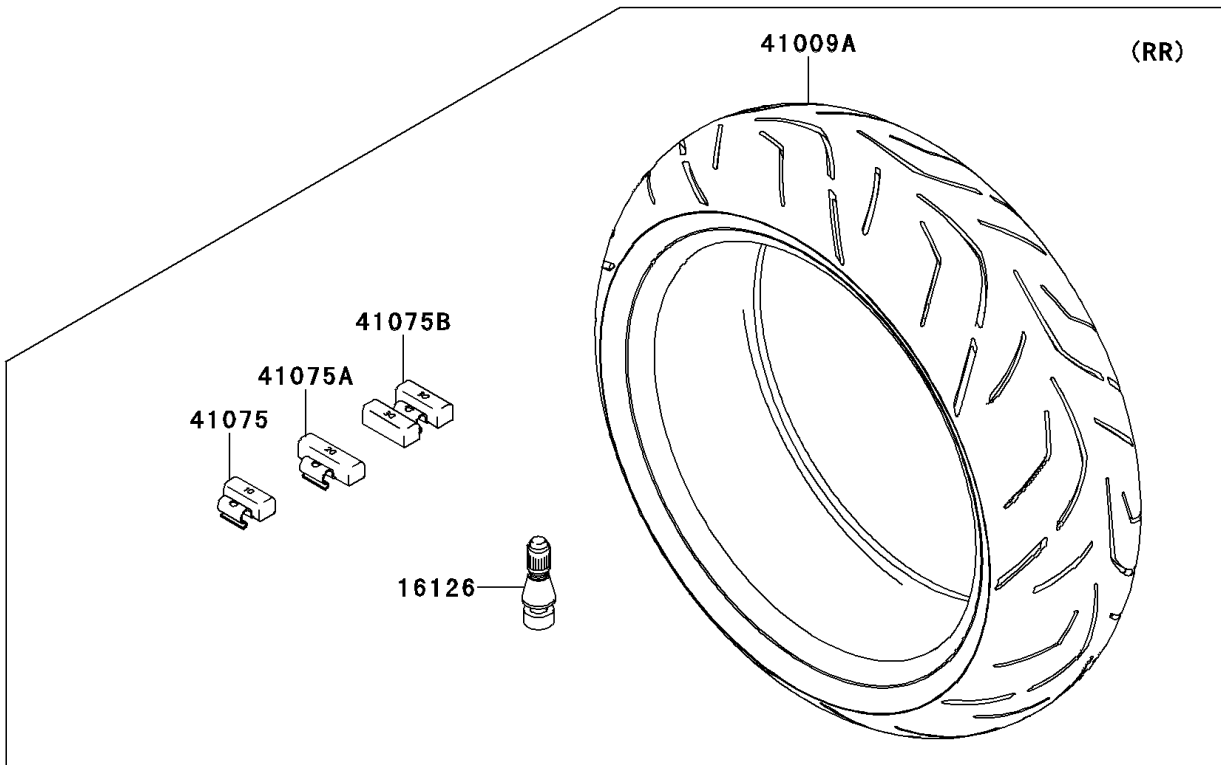

# 2013 NINJA® ZX™ -14R ABS PARTS DIAGRAM

Tires

F2210

## 2013 NINJA® ZX™ -14R ABS PARTS LIST

### Tires

ITEM NAME	PART NUMBER	QUANTITY
VALVE,TIRE (Ref # 16126)	16126-1140	2
TIRE,FR,120/70ZR17(58W),S20F (Ref # 41009)	41009-0523	1
TIRE,RR,190/50ZR17(73W),S20R (Ref # 41009A)	41009-0524	1
BALANCER-WHEEL,10G,SILVER (Ref # 41075)	41075-0007	AR
BALANCER-WHEEL,20G,SILVER (Ref # 41075A)	41075-0008	AR
BALANCER-WHEEL,30G,SILVER (Ref # 41075B)	41075-0017	AR