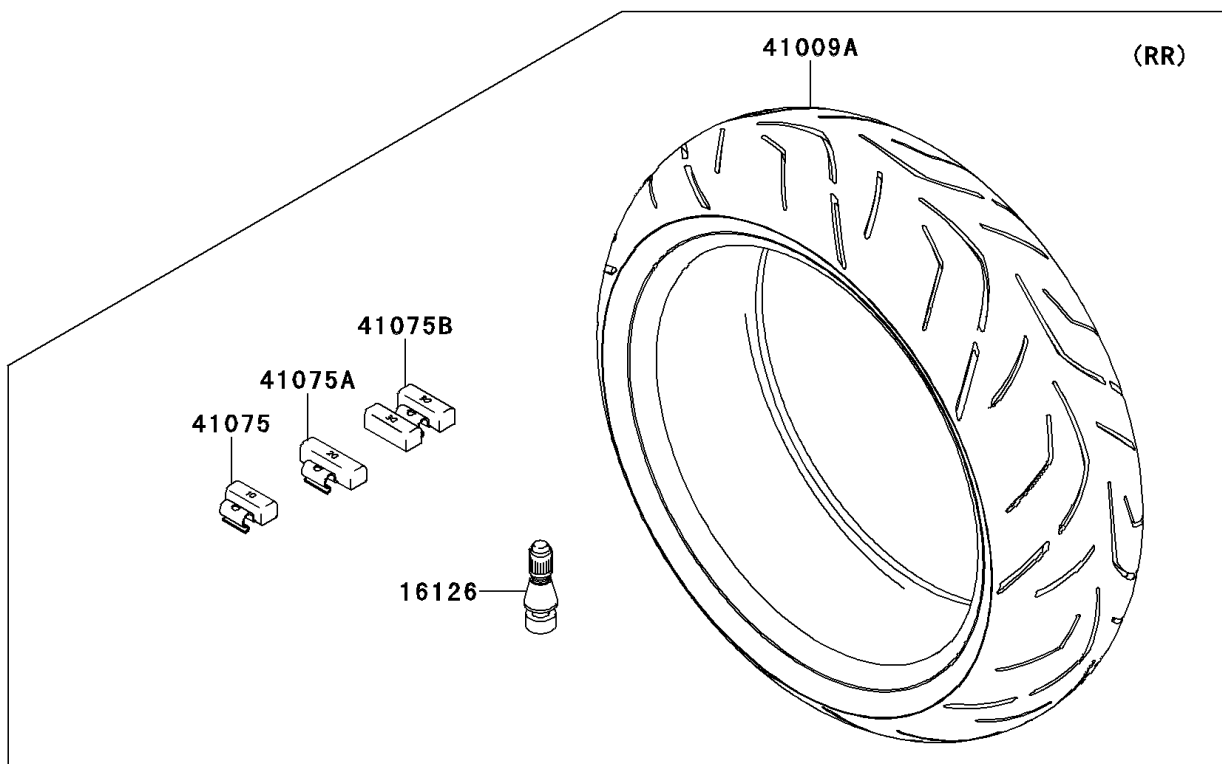

2013 NINJA[®] ZX[™]-14R ABS

PARTS DIAGRAM

Tires

F2210

2013 NINJA® ZX™-14R ABS

PARTS LIST

Tires

ITEM NAME	PART NUMBER	QUANTITY
VALVE,TIRE (Ref # 16126)	16126-1140	2
TIRE,FR,120/70ZR17(58W),S20F (Ref # 41009)	41009-0523	1
TIRE,RR,190/50ZR17(73W),S20R (Ref # 41009A)	41009-0524	1
BALANCER-WHEEL,10G,SILVER (Ref # 41075)	41075-0007	AR
BALANCER-WHEEL,20G,SILVER (Ref # 41075A)	41075-0008	AR
BALANCER-WHEEL,30G,SILVER (Ref # 41075B)	41075-0017	AR