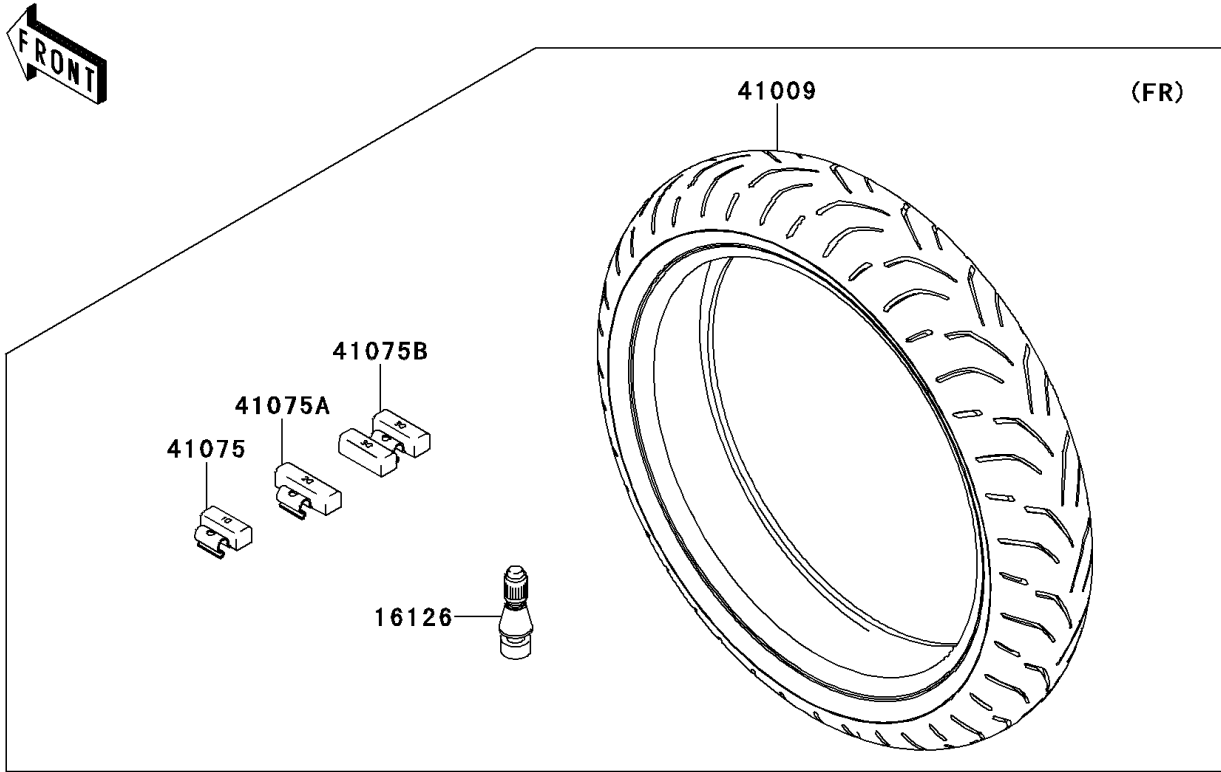

# 2013 NINJA® ZX™ -14R ABS PARTS DIAGRAM

Tires

F2210

## 2013 NINJA® ZX™ -14R ABS PARTS LIST

### Tires

ITEM NAME	PART NUMBER	QUANTITY
VALVE,TIRE (Ref # 16126)	16126-1140	2
TIRE,FR,120/70ZR17(58W),S20F (Ref # 41009)	41009-0523	1
TIRE,RR,190/50ZR17(73W),S20R (Ref # 41009A)	41009-0524	1
BALANCER-WHEEL,10G,SILVER (Ref # 41075)	41075-0007	AR
BALANCER-WHEEL,20G,SILVER (Ref # 41075A)	41075-0008	AR
BALANCER-WHEEL,30G,SILVER (Ref # 41075B)	41075-0017	AR