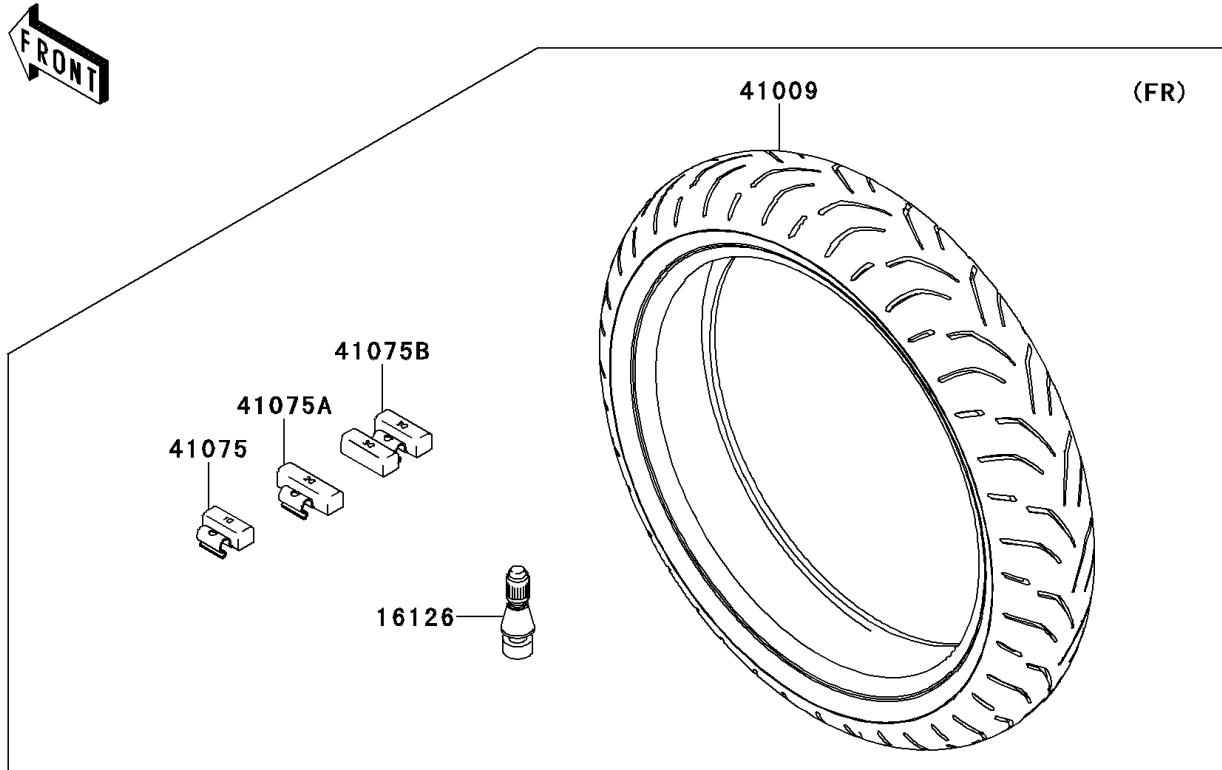

2013 NINJA[®] ZX[™]-14R ABS

PARTS DIAGRAM

Tires

F2210

2013 NINJA® ZX™-14R ABS

PARTS LIST

Tires

ITEM NAME	PART NUMBER	QUANTITY
VALVE,TIRE (Ref # 16126)	16126-1140	2
TIRE,FR,120/70ZR17(58W),S20F (Ref # 41009)	41009-0523	1
TIRE,RR,190/50ZR17(73W),S20R (Ref # 41009A)	41009-0524	1
BALANCER-WHEEL,10G,SILVER (Ref # 41075)	41075-0007	AR
BALANCER-WHEEL,20G,SILVER (Ref # 41075A)	41075-0008	AR
BALANCER-WHEEL,30G,SILVER (Ref # 41075B)	41075-0017	AR