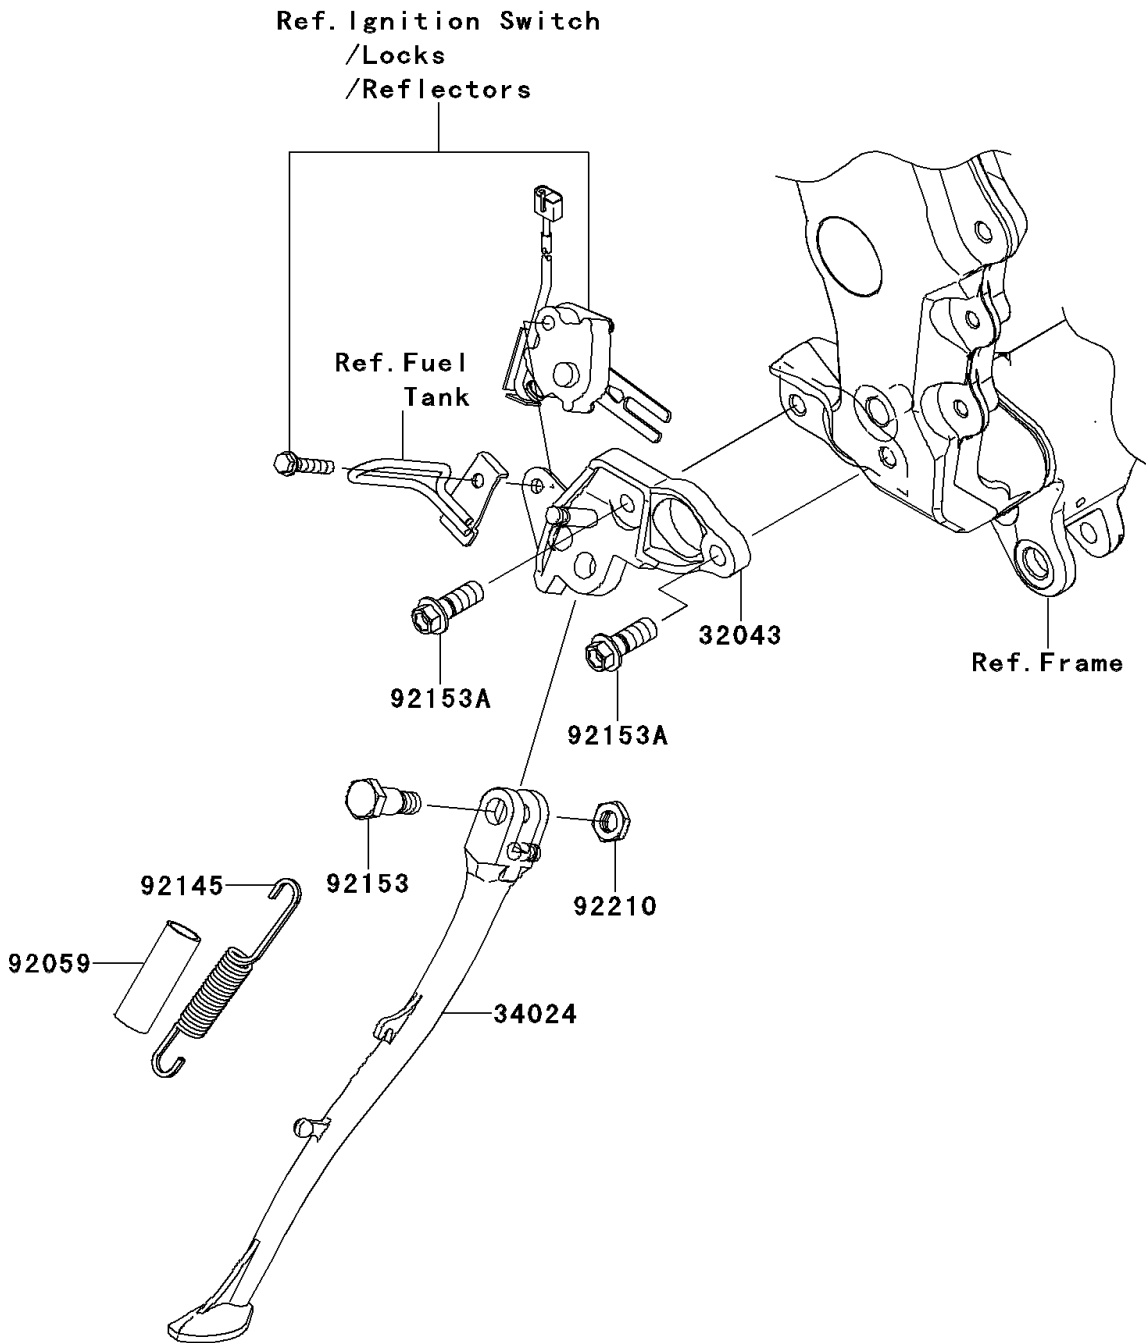

2013 NINJA® ZX™ -14R ABS PARTS DIAGRAM

Stand(s)

F2190

2013 NINJA® ZX™-14R ABS PARTS LIST

Stand(s)

ITEM NAME	PART NUMBER	QUANTITY
BRACKET-STAND,F.S.BLACK (Ref # 32043)	32043-0559-18R	1
STAND-SIDE,F.S.BLACK (Ref # 34024)	34024-0026-18R	1
TUBE,14X17X50 (Ref # 92059)	92059-1961	1
SPRING,SIDE STAND (Ref # 92145)	92145-0562	1
BOLT,SIDE STAND,10MM (Ref # 92153)	92153-1416	1
BOLT,FLANGED,10X28 (Ref # 92153A)	92153-1417	2
NUT,LOCK,10MM (Ref # 92210)	92210-0278	1