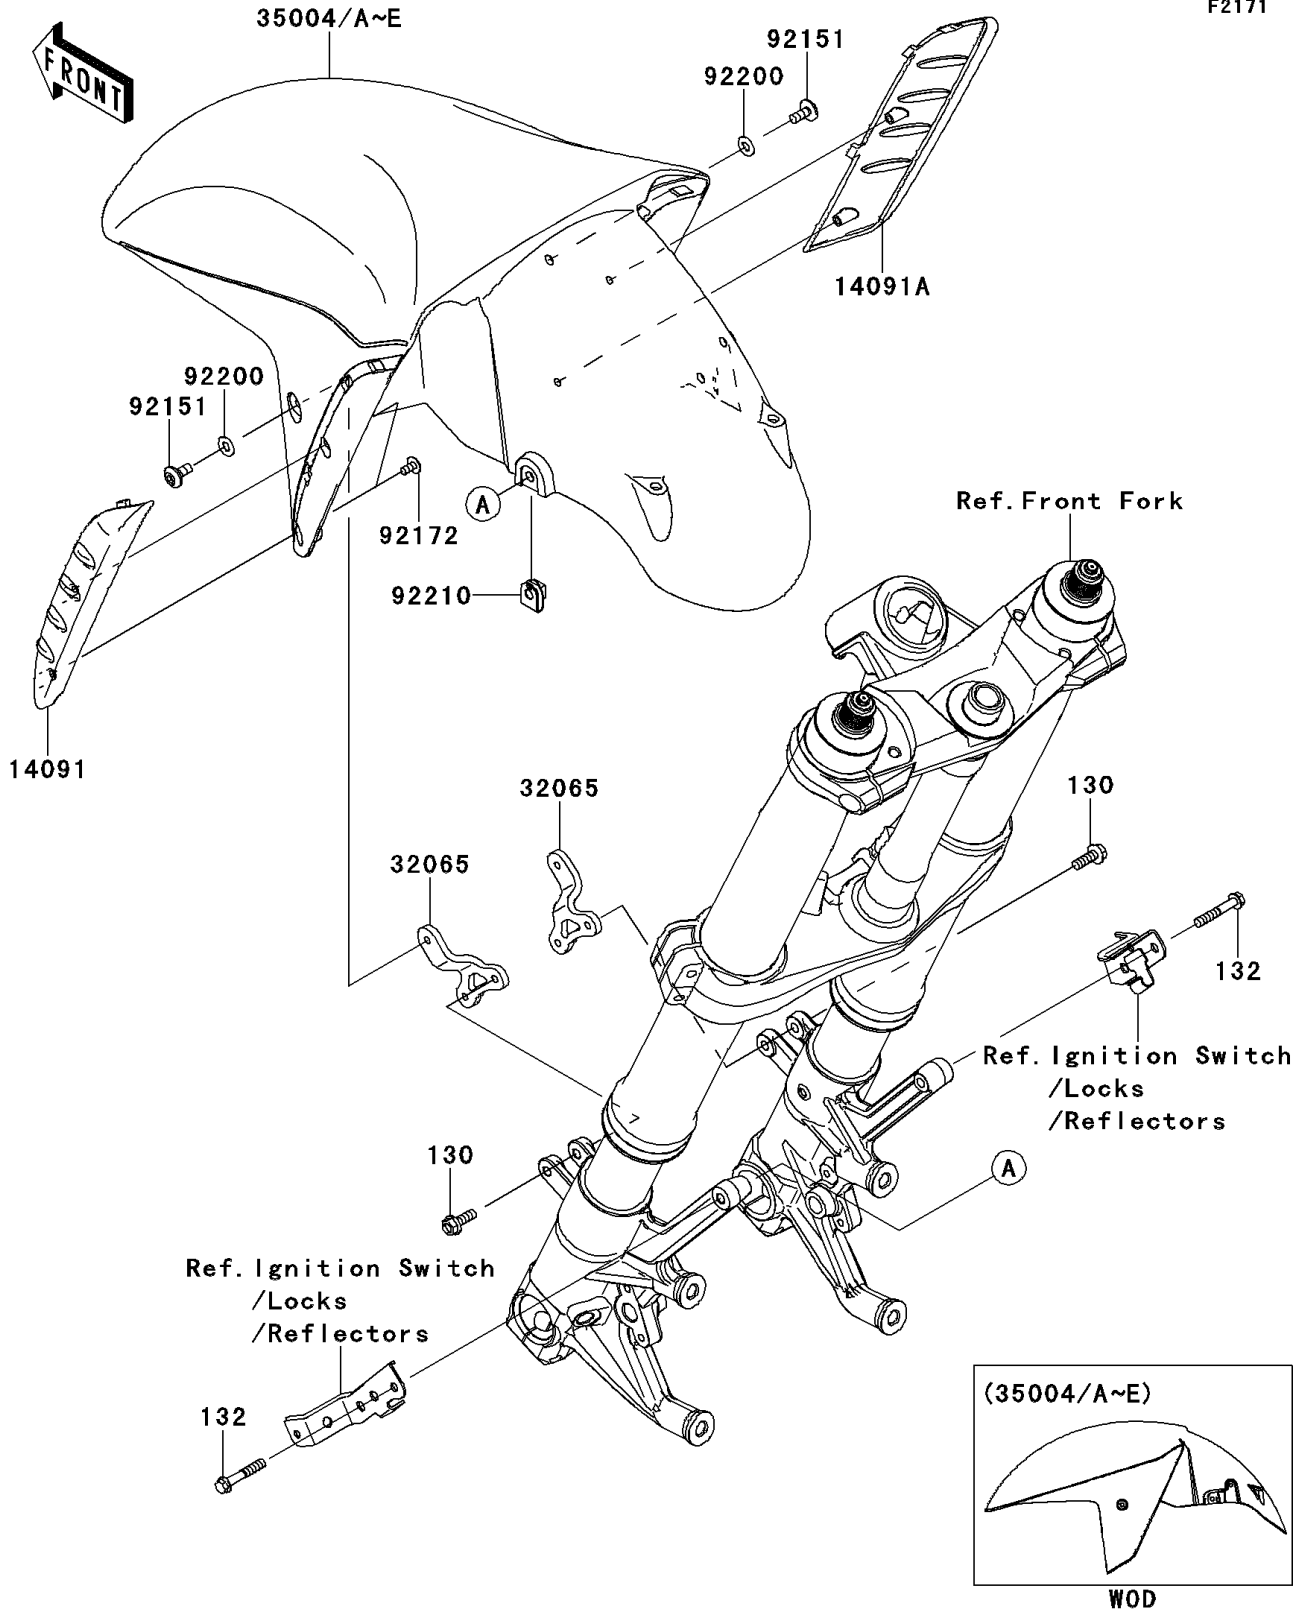

2014 NINJA® ZX™ -14R ABS PARTS DIAGRAM

Front Fender(s)

F2171

2014 NINJA® ZX™ -14R ABS PARTS LIST

Front Fender(s)

| ITEM NAME | PART NUMBER | QUANTITY |
|---------------------------------------|----------------|----------|
| BOLT-FLANGED,6X18 (Ref # 130) | 130BA0618 | 4 |
| BOLT-FLANGED-SMALL,6X35 (Ref # 132) | 132BB0635 | 2 |
| COVER,FRONT FENDER,LH (Ref # 14091) | 14091-0598 | 1 |
| COVER,FRONT FENDER,RH (Ref # 14091A) | 14091-0599 | 1 |
| BRACKET-FENDER (Ref # 32065) | 32065-0020 | 2 |
| FENDER-FRONT,C.B.ORANGE (Ref # 35004) | 35004-0131-17L | 1 |
| FENDER-FRONT,G.B.GREEN (Ref # 35004C) | 35004-0131-40R | 1 |
| FENDER-FRONT,F.EBONY (Ref # 35004D) | 35004-0131-45L | 1 |
| BOLT,SOCKET,6X14 (Ref # 92151) | 92151-1654 | 2 |
| SCREW,TAPPING,5X10 (Ref # 92172) | 92172-0262 | 4 |
| WASHER,6.5X14X1 (Ref # 92200) | 92200-1388 | 2 |
| NUT,6MM (Ref # 92210) | 92210-0277 | 2 |