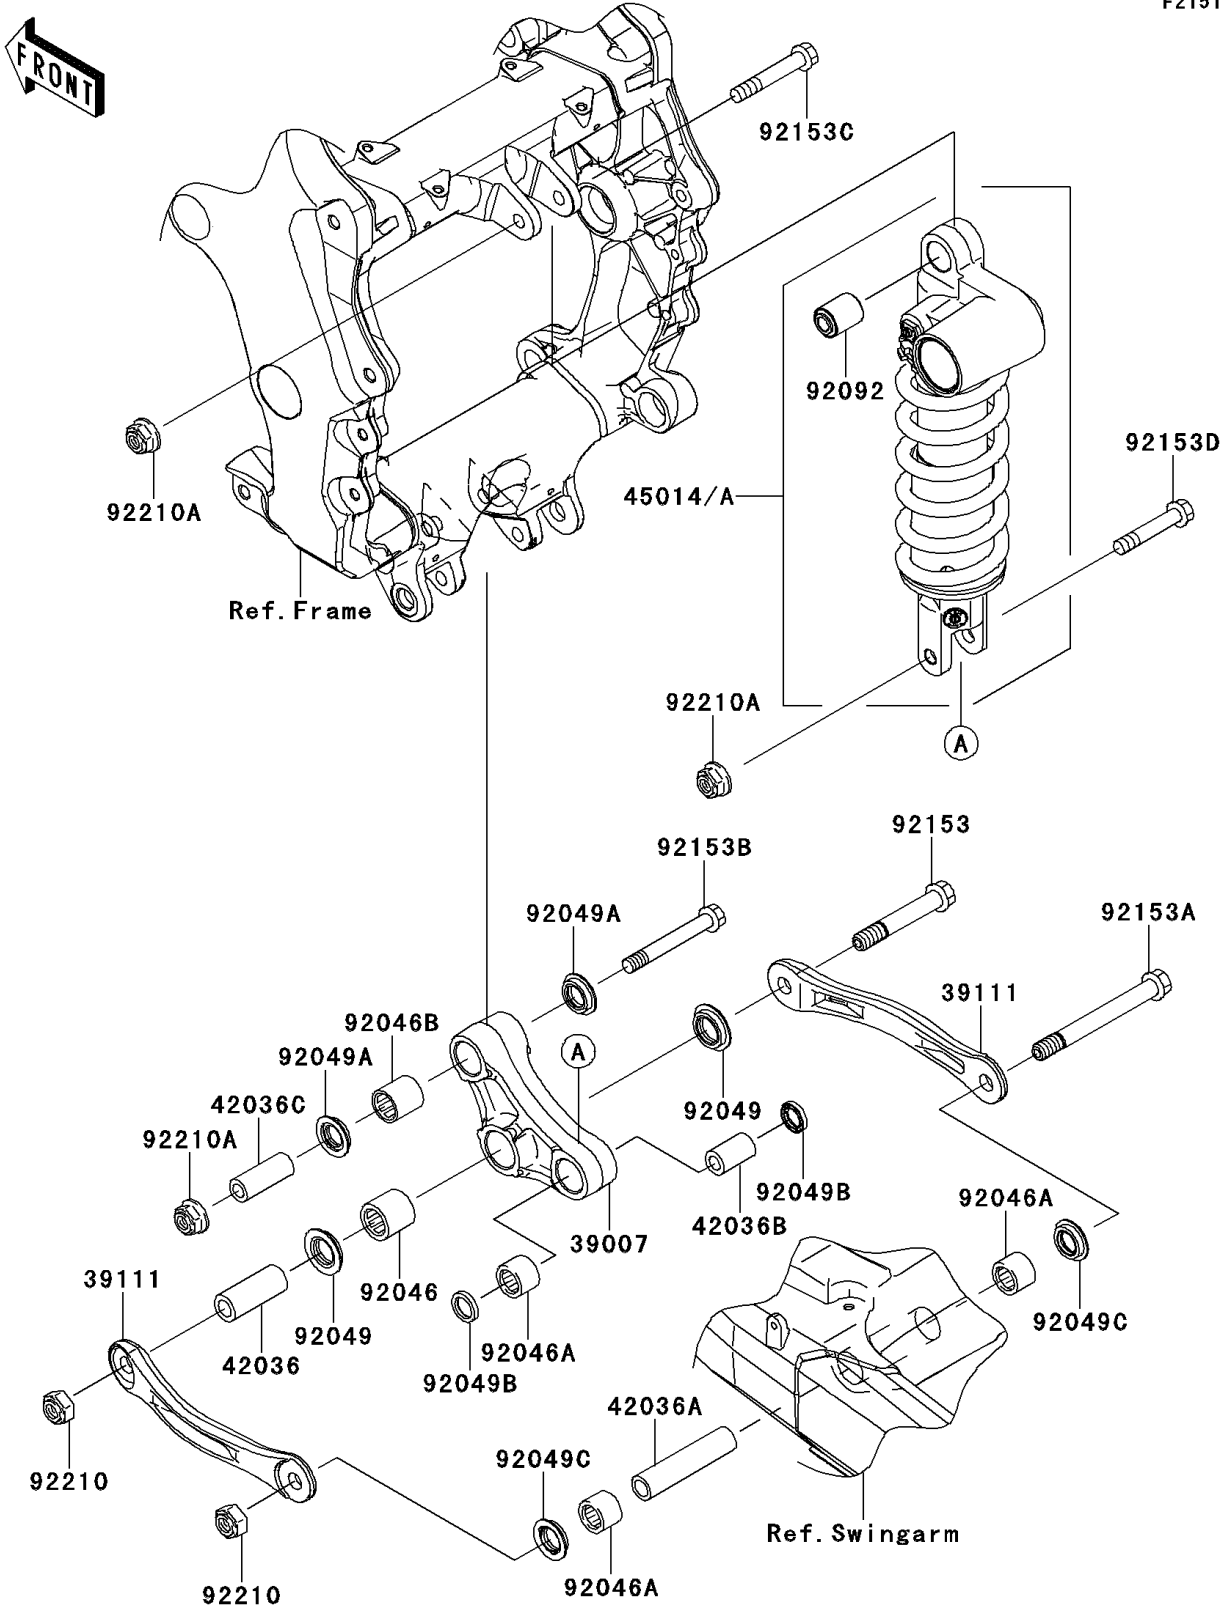

2013 NINJA® ZX™ -14R ABS PARTS DIAGRAM

Suspension/Shock Absorber

F2151

2013 NINJA® ZX™ -14R ABS PARTS LIST

Suspension/Shock Absorber

ITEM NAME	PART NUMBER	QUANTITY
ARM-SUSP,UNI TRAK (Ref # 39007)	39007-0061	1
ROD-TIE,SUSPENSION (Ref # 39111)	39111-0025	2
SLEEVE,12.1X20X50 (Ref # 42036)	42036-1111	1
SLEEVE,12.1X18X82 (Ref # 42036A)	42036-1231	1
SLEEVE,10.1X18X30 (Ref # 42036B)	42036-1258	1
SLEEVE,10.1X17X44.5 (Ref # 42036C)	42036-1342	1
SHOCKABSORBER,P.SILVER (Ref # 45014A)	45014-0394-458	1
BEARING-NEEDLE,7E-HVS20X27X25 (Ref # 92046)	92046-1236	1
BEARING-NEEDLE,SFYZM182417 (Ref # 92046A)	92046-1272	3
BEARING-NEEDLE,SFYZM172425 (Ref # 92046B)	92046-1273	1
SEAL-OIL,ARM (Ref # 92049)	92049-1109	2
SEAL-OIL,MHA17245.7F (Ref # 92049A)	92049-1223	2
SEAL-OIL,MHA18244 (Ref # 92049B)	92049-1225	2
SEAL-OIL,KCR MF018N1 (Ref # 92049C)	92049-1493	2
BUSHING-RUBBER (Ref # 92092)	92092-0003	1
BOLT,FLANGED,12X75 (Ref # 92153)	92153-1367	1
BOLT,FLANGED,12X110 (Ref # 92153A)	92153-1368	1
BOLT,FLANGED,10X77 (Ref # 92153B)	92153-1613	1
BOLT,FLANGED,10X62 (Ref # 92153C)	92153-1614	1
BOLT,FLANGED,10X55 (Ref # 92153D)	92153-1615	1
NUT,LOCK,12MM (Ref # 92210)	92210-0274	2
NUT,LOCK,FLANGED,10MM (Ref # 92210A)	92210-1139	3