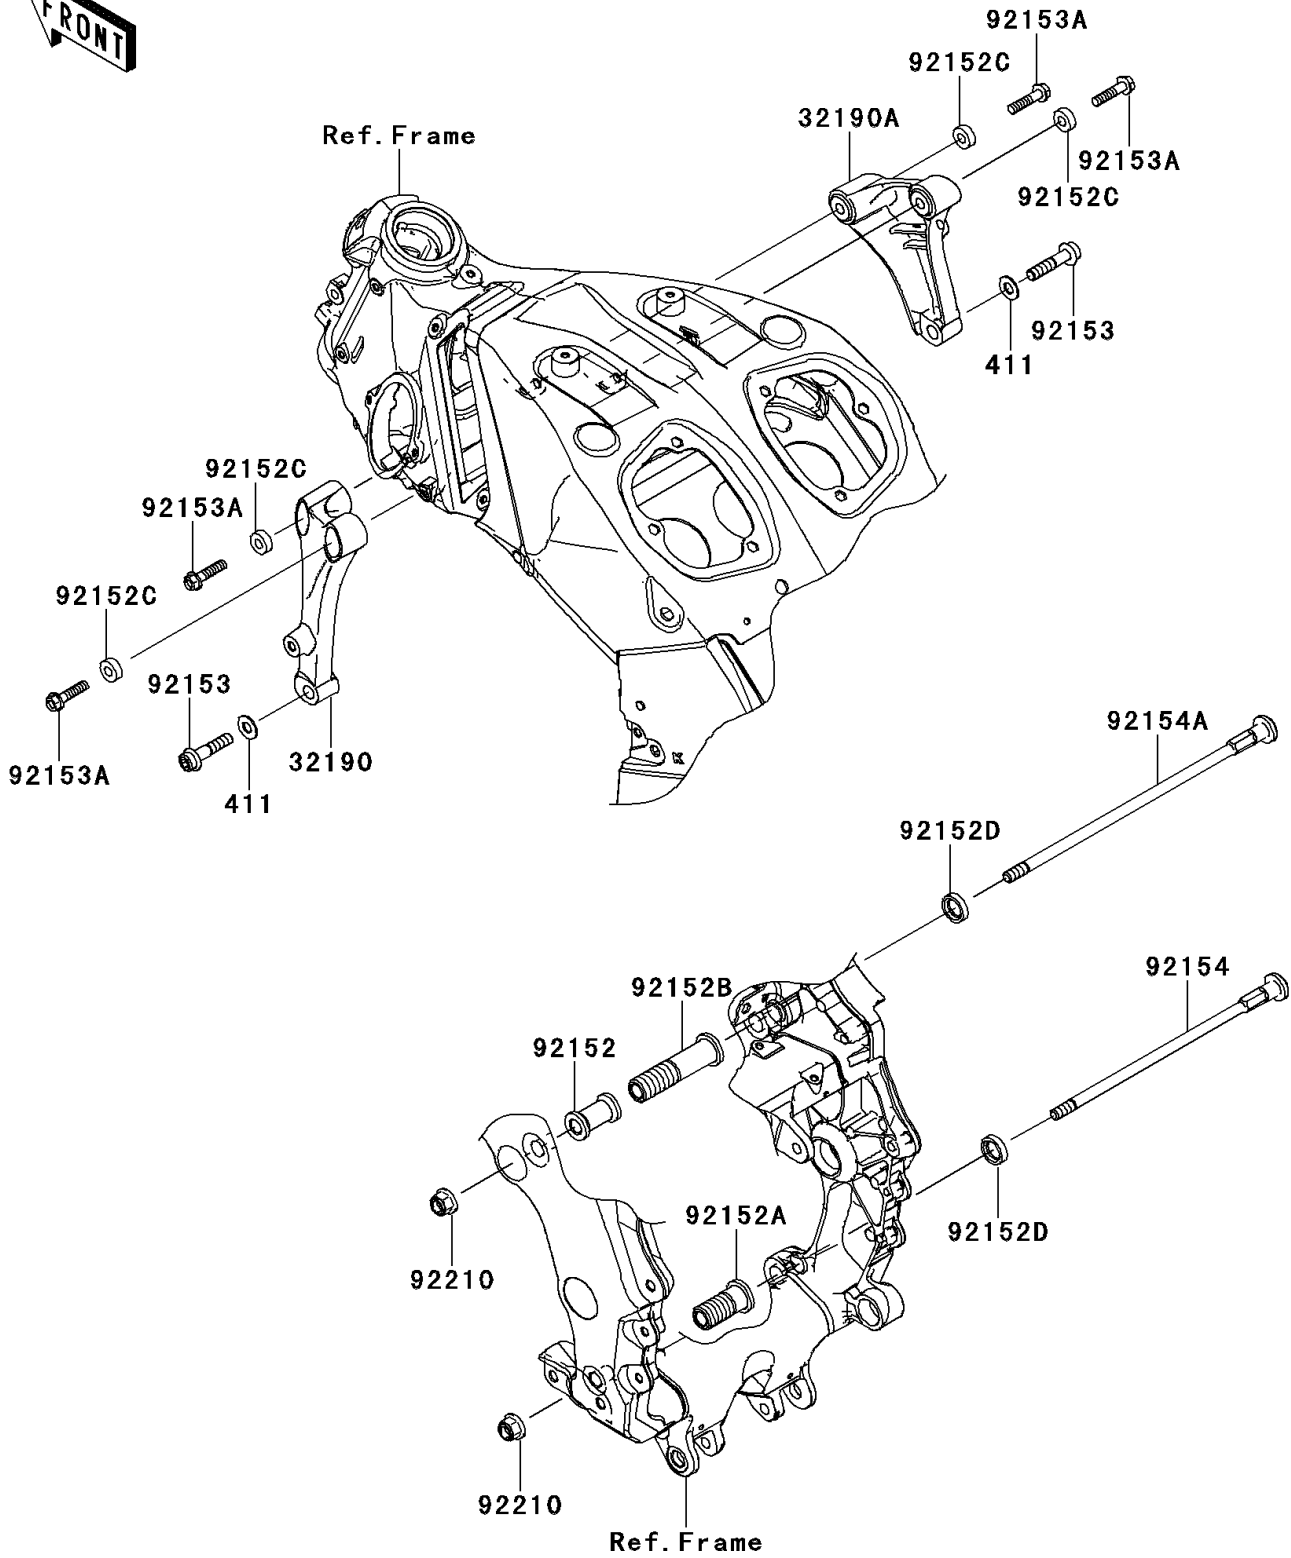

2014 NINJA® ZX™ -14R ABS PARTS DIAGRAM

Engine Mount

F2122

2014 NINJA® ZX™ -14R ABS PARTS LIST

Engine Mount

ITEM NAME	PART NUMBER	QUANTITY
WASHER-PLAIN,10MM (Ref # 411)	411AA1000	2
BRACKET-ENGINE,FR,LH (Ref # 32190)	32190-0424	1
BRACKET-ENGINE,FR,RH (Ref # 32190A)	32190-0425	1
COLLAR,L=43.2 (Ref # 92152)	92152-0368	1
COLLAR,ADJUST,RR,LWR (Ref # 92152A)	92152-0370	1
COLLAR,ADJUST,RR,UPP (Ref # 92152B)	92152-0371	1
COLLAR,8.8X20X7 (Ref # 92152C)	92152-0502	4
COLLAR,16.6X26X6 (Ref # 92152D)	92152-1561	2
BOLT,SOCKET,10X45 (Ref # 92153)	92153-1769	2
BOLT,FLANGED,8X35 (Ref # 92153A)	92153-1770	4
BOLT,SOCKET,12X274 (Ref # 92154)	92154-0908	1
BOLT,SOCKET,12X318 (Ref # 92154A)	92154-0909	1
NUT,LOCK,FLANGED,12MM (Ref # 92210)	92210-0287	2