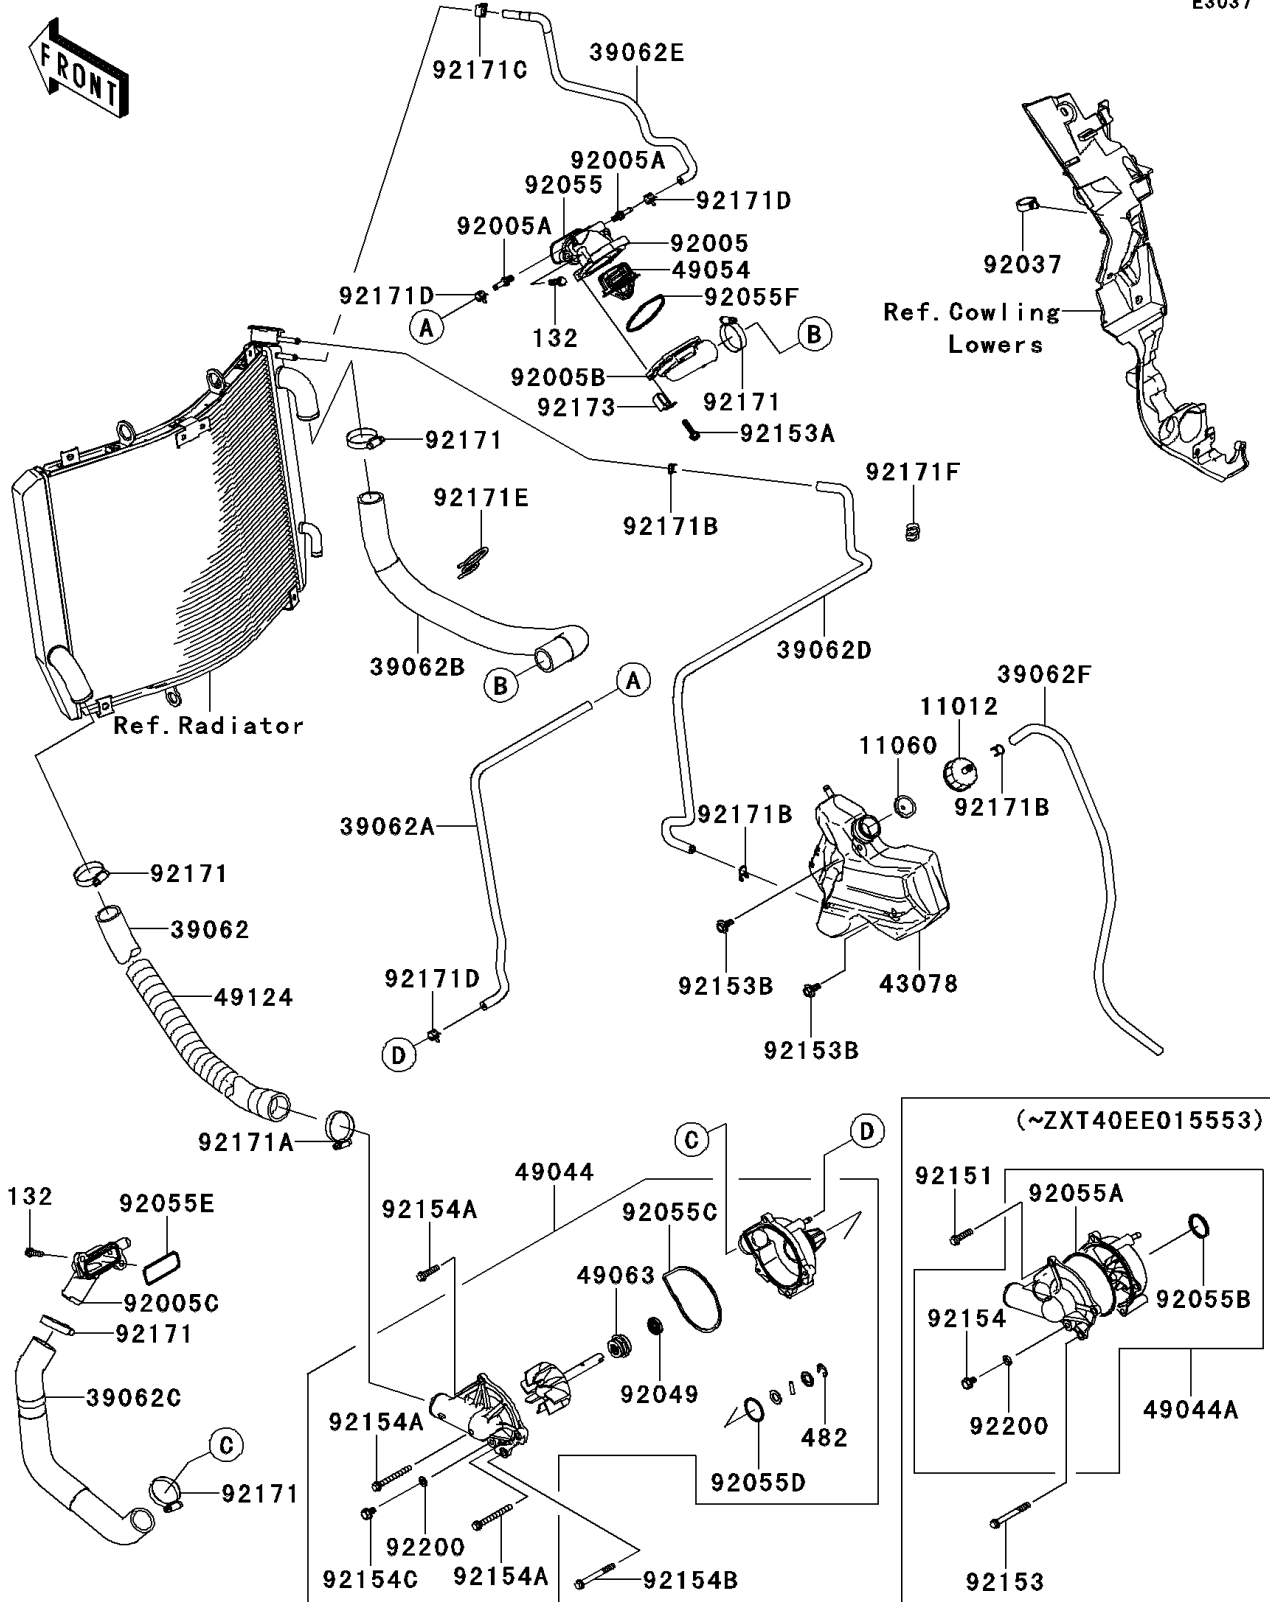

# 2014 NINJA® ZX™ -14R ABS PARTS DIAGRAM

Water Pipe

E3037

### Water Pipe

ITEM NAME	PART NUMBER	QUANTITY
BOLT,FLANGED-SMALL,6X55 (Ref # 92153)	92153-1586	1
BOLT-FLANGED-SMALL,6X20 (Ref # 132)	132BC0620	4
CIRCLIP-TYPE-E,8MM (Ref # 482)	482EA8000	1
BOLT,FLANGED,5X18 (Ref # 92153A)	92153-1588	4
BOLT,UPSET-WP,6X16 (Ref # 92153B)	92153-1939	2
BOLT,DRAIN (Ref # 92154)	92154-0184	1
BOLT,FLANGED,6X25 (Ref # 92154A)	92154-1287	3
BOLT,FLANGED,6X55 (Ref # 92154B)	92154-1288	1
BOLT,DRAIN (Ref # 92154C)	92154-1362	1
CLAMP (Ref # 92171)	92171-0179	5
CLAMP (Ref # 92171A)	92171-0180	1
CLAMP (Ref # 92171B)	92171-0718	3
CLAMP (Ref # 92171C)	92171-0719	1
CLAMP (Ref # 92171D)	92171-0720	3
CLAMP (Ref # 92171E)	92171-0786	1
CLAMP (Ref # 92171F)	92171-1184	1
CLAMP (Ref # 92173)	92173-0082	1
WASHER,DRAIN (Ref # 92200)	92200-0498	1