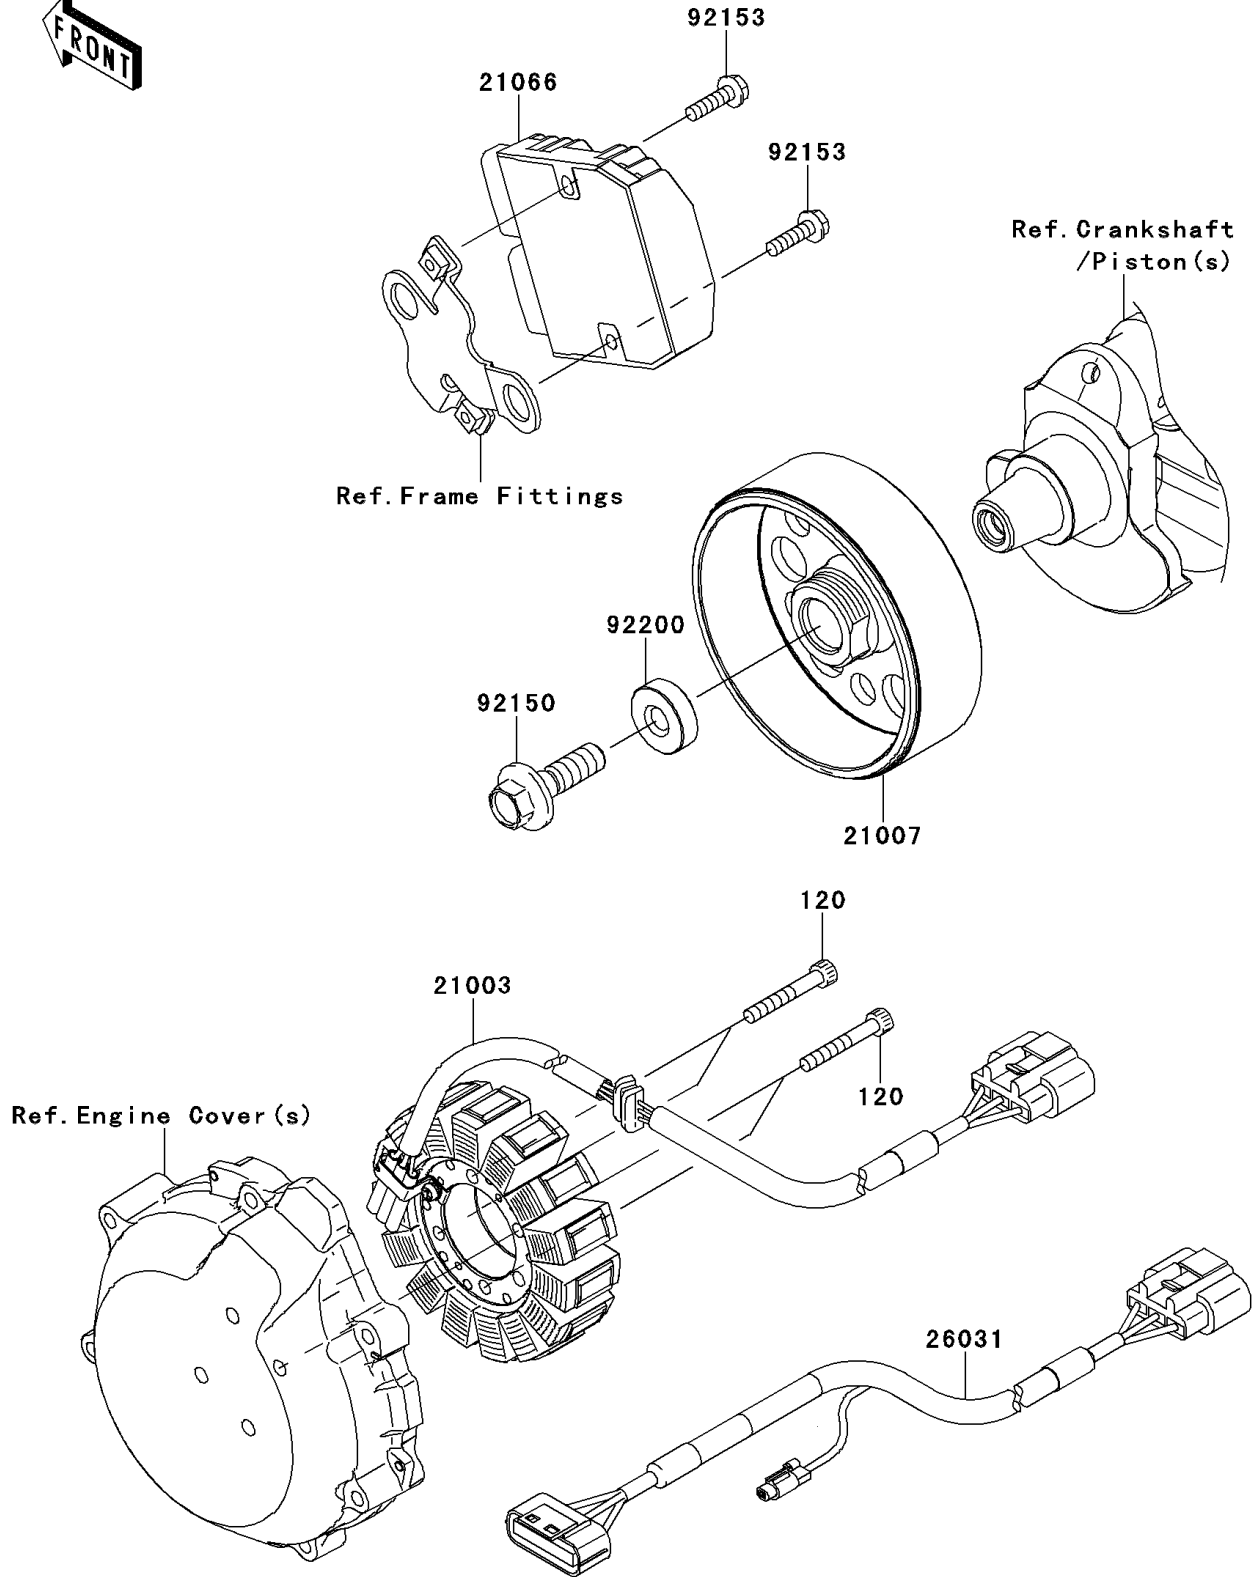

2013 NINJA® ZX™ -14R ABS PARTS DIAGRAM

Generator

E1810

2013 NINJA® ZX™ -14R ABS PARTS LIST

Generator

ITEM NAME	PART NUMBER	QUANTITY
BOLT-SOCKET,6X40 (Ref # 120)	120CA0640	4
STATOR (Ref # 21003)	21003-0144	1
ROTOR (Ref # 21007)	21007-0067	1
REGULATOR-VOLTAGE (Ref # 21066)	21066-0714	1
HARNESS (Ref # 26031)	26031-1546	1
BOLT,12X40 (Ref # 92150)	92150-1717	1
BOLT,FLANGED,6X22 (Ref # 92153)	92153-1598	2
WASHER,12X34X9 (Ref # 92200)	92200-0369	1