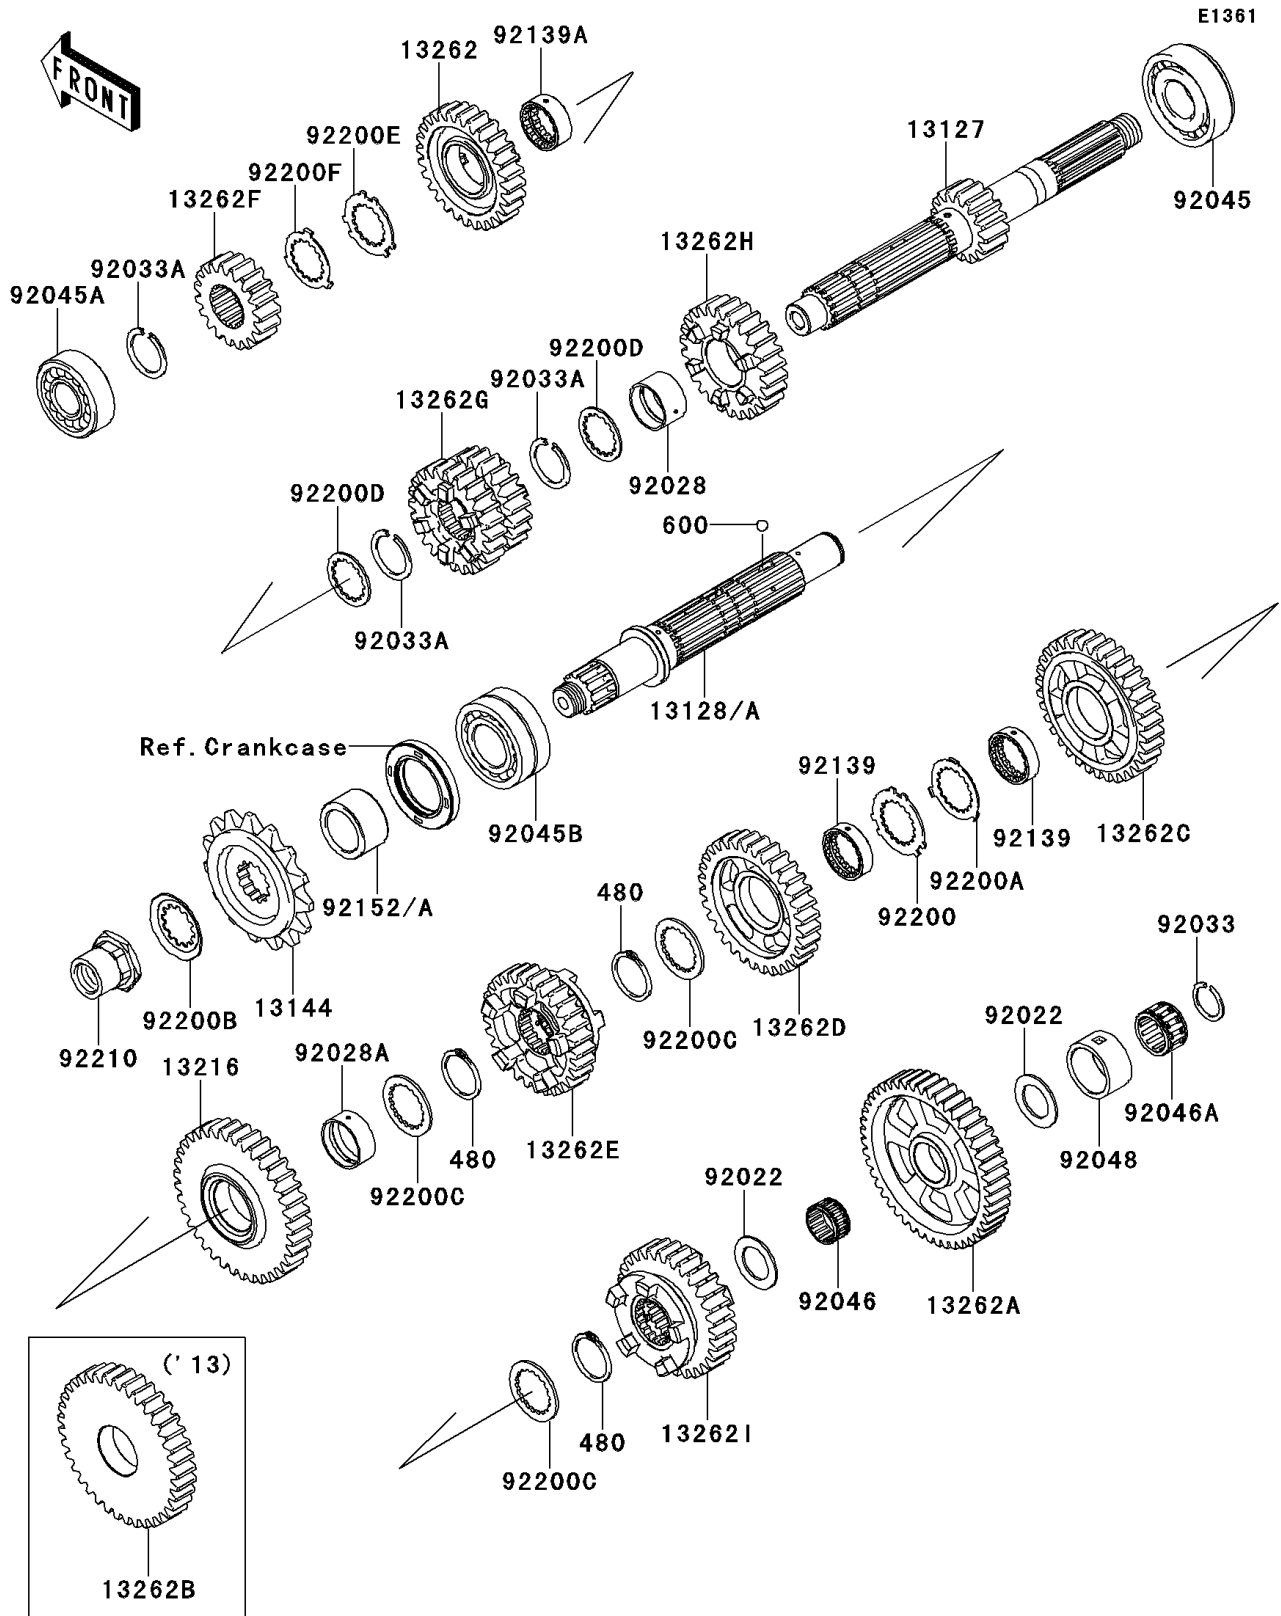

2014 NINJA® ZX™ -14R ABS PARTS DIAGRAM

Transmission

2014 NINJA® ZX™ -14R ABS PARTS LIST

Transmission

ITEM NAME	PART NUMBER	QUANTITY
CIRCLIP (Ref # 480)	480J2900	3
BALL-STEEL,5/32 (Ref # 600)	600A0500	3
SHAFT-TRANSMISSION INPUT,18T (Ref # 13127)	13127-0646	1
SHAFT-TRANSMISSION OUTPUT (Ref # 13128A)	13128-0683	1
SPROCKET-OUTPUT,17T (Ref # 13144)	13144-0040	1
GEAR-COMP,OUTPUT 2ND,37T (Ref # 13216)	13216-0881	1
GEAR,INPUT TOP,28T (Ref # 13262)	13262-0925	1
GEAR,OUTPUT LOW,47T (Ref # 13262A)	13262-0941	1
GEAR,OUTPUT 3RD,34T (Ref # 13262C)	13262-0943	1
GEAR,OUTPUT 4TH,32T (Ref # 13262D)	13262-0944	1
GEAR,OUTPUT TOP,29T (Ref # 13262E)	13262-0945	1
GEAR,INPUT 2ND,19T (Ref # 13262F)	13262-0946	1
GEAR,INPUT 3RD&4TH,22T&24T (Ref # 13262G)	13262-0947	1
GEAR,INPUT 5TH,26T (Ref # 13262H)	13262-0948	1
GEAR,OUTPUT 5TH,30T (Ref # 13262I)	13262-0957	1
WASHER,22.3X35X1.6 (Ref # 92022)	92022-212	2
BUSHING (Ref # 92028)	92028-1935	1
BUSHING (Ref # 92028A)	92028-1937	1
RING-SNAP,20X25.5X1.2 (Ref # 92033)	92033-025	1
RING-SNAP,T=1.5 (Ref # 92033A)	92033-1249	3
BEARING-BALL,830045-5SH2 (Ref # 92045)	92045-0047	1
BEARING-BALL,DG2152RDDSH2 (Ref # 92045A)	92045-0048	1
BEARING-BALL,DAC2857NSSH6CS9 (Ref # 92045B)	92045-0049	1
BEARING-NEEDLE,K22X26X13 (Ref # 92046)	92046-0018	1
BEARING-NEEDLE (Ref # 92046A)	92046-0609	1
RACE (Ref # 92048)	92048-0004	1
BUSHING (Ref # 92139)	92139-0255	2
BUSHING,INPUT 6TH,GEAR (Ref # 92139A)	92139-0256	1
COLLAR,27.5X38X19.7 (Ref # 92152A)	92152-1786	1

2014 NINJA® ZX™ -14R ABS PARTS LIST

Transmission

ITEM NAME	PART NUMBER	QUANTITY
WASHER,27.5X43X1.5 (Ref # 92200)	92200-0255	1
WASHER,27.5X39.7X1.0 (Ref # 92200A)	92200-0256	1
WASHER,23.9X45X1.0 (Ref # 92200B)	92200-0260	1
WASHER,TOOTHED,28X40X2 (Ref # 92200C)	92200-1277	3
WASHER,25.5X35.5X1.5 (Ref # 92200D)	92200-1340	2
WASHER,25.8X40.5X1.5 (Ref # 92200E)	92200-1522	1
WASHER,25.2X37.0X1.0 (Ref # 92200F)	92200-1523	1
NUT,20X1.5 (Ref # 92210)	92210-0237	1