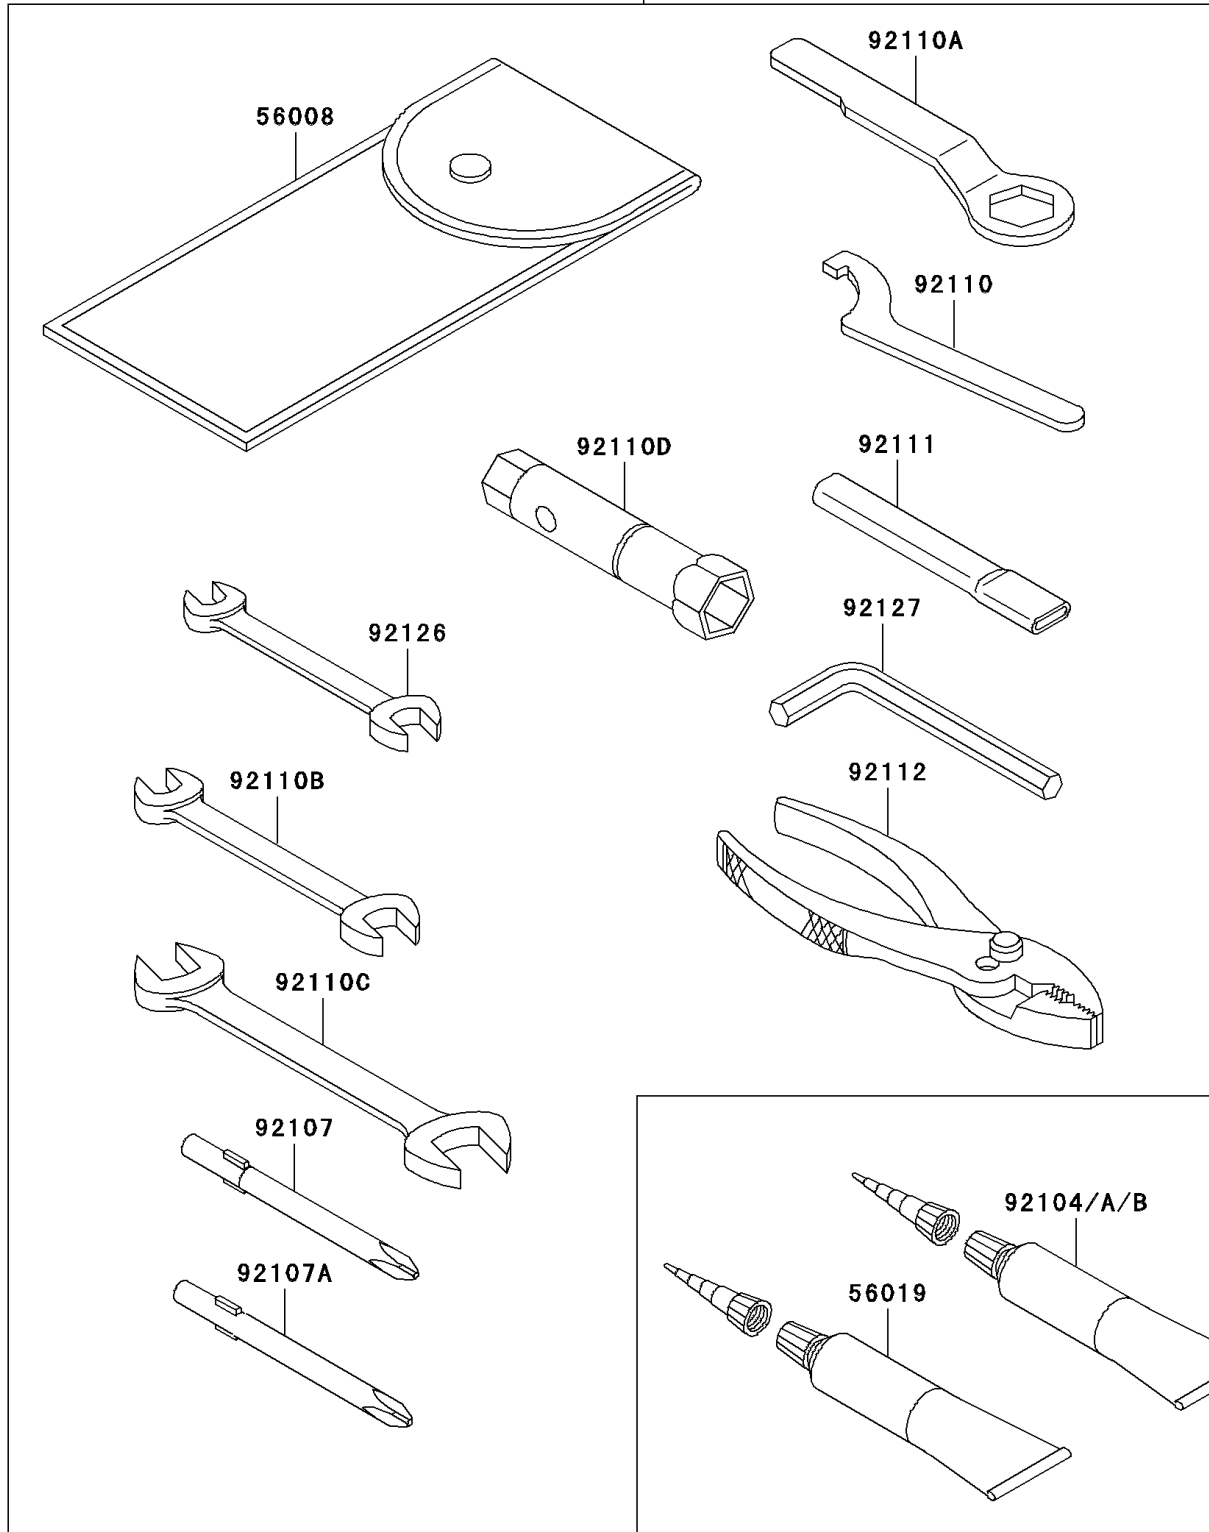

2006 Eliminator 125 PARTS DIAGRAM

Owner's Tools

56007

F2810

2006 Eliminator 125 PARTS LIST

Owner's Tools

ITEM NAME	PART NUMBER	QUANTITY
TOOL-KIT (Ref # 56007)	56007-1423	1
BAG,TOOL (Ref # 56008)	56008-1075	1
GASKET-LIQUID,TB1211,WHITE (Ref # 56019)	56019-120	1
GASKET-LIQUID,TB1211F,CLEAR (Ref # 92104)	92104-0004	1
GASKET-LIQUID,TB1105B,SILVER (Ref # 92104A)	92104-002	1
GASKET-LIQUID,TB1215,GRAY (Ref # 92104B)	92104-1065	1
TOOL-DRIVER,#3PHILLIPS (Ref # 92107)	92107-005	1
TOOL-DRIVER,#2PHILLIPS (Ref # 92107A)	92107-1053	1
TOOL-WRENCH,HOOK (Ref # 92110)	92110-1143	1
TOOL-WRENCH,BOX END,24MM (Ref # 92110A)	92110-1150	1
TOOL-WRENCH,OPEN END,10X12 (Ref # 92110B)	92110-1152	1
TOOL-WRENCH,OPEN END,14X17 (Ref # 92110C)	92110-1153	1
TOOL-WRENCH,BOX,16MM (Ref # 92110D)	92110-1172	1
TOOL-BAR,BOX END WRENCH (Ref # 92111)	92111-1051	1
TOOL-PLIERS (Ref # 92112)	92112-1001	1
TOOL-WRENCH,OPEN END,8X10 (Ref # 92126)	92126-004	1
TOOL-WRENCH,ALLEN,6MM (Ref # 92127)	92127-003	1