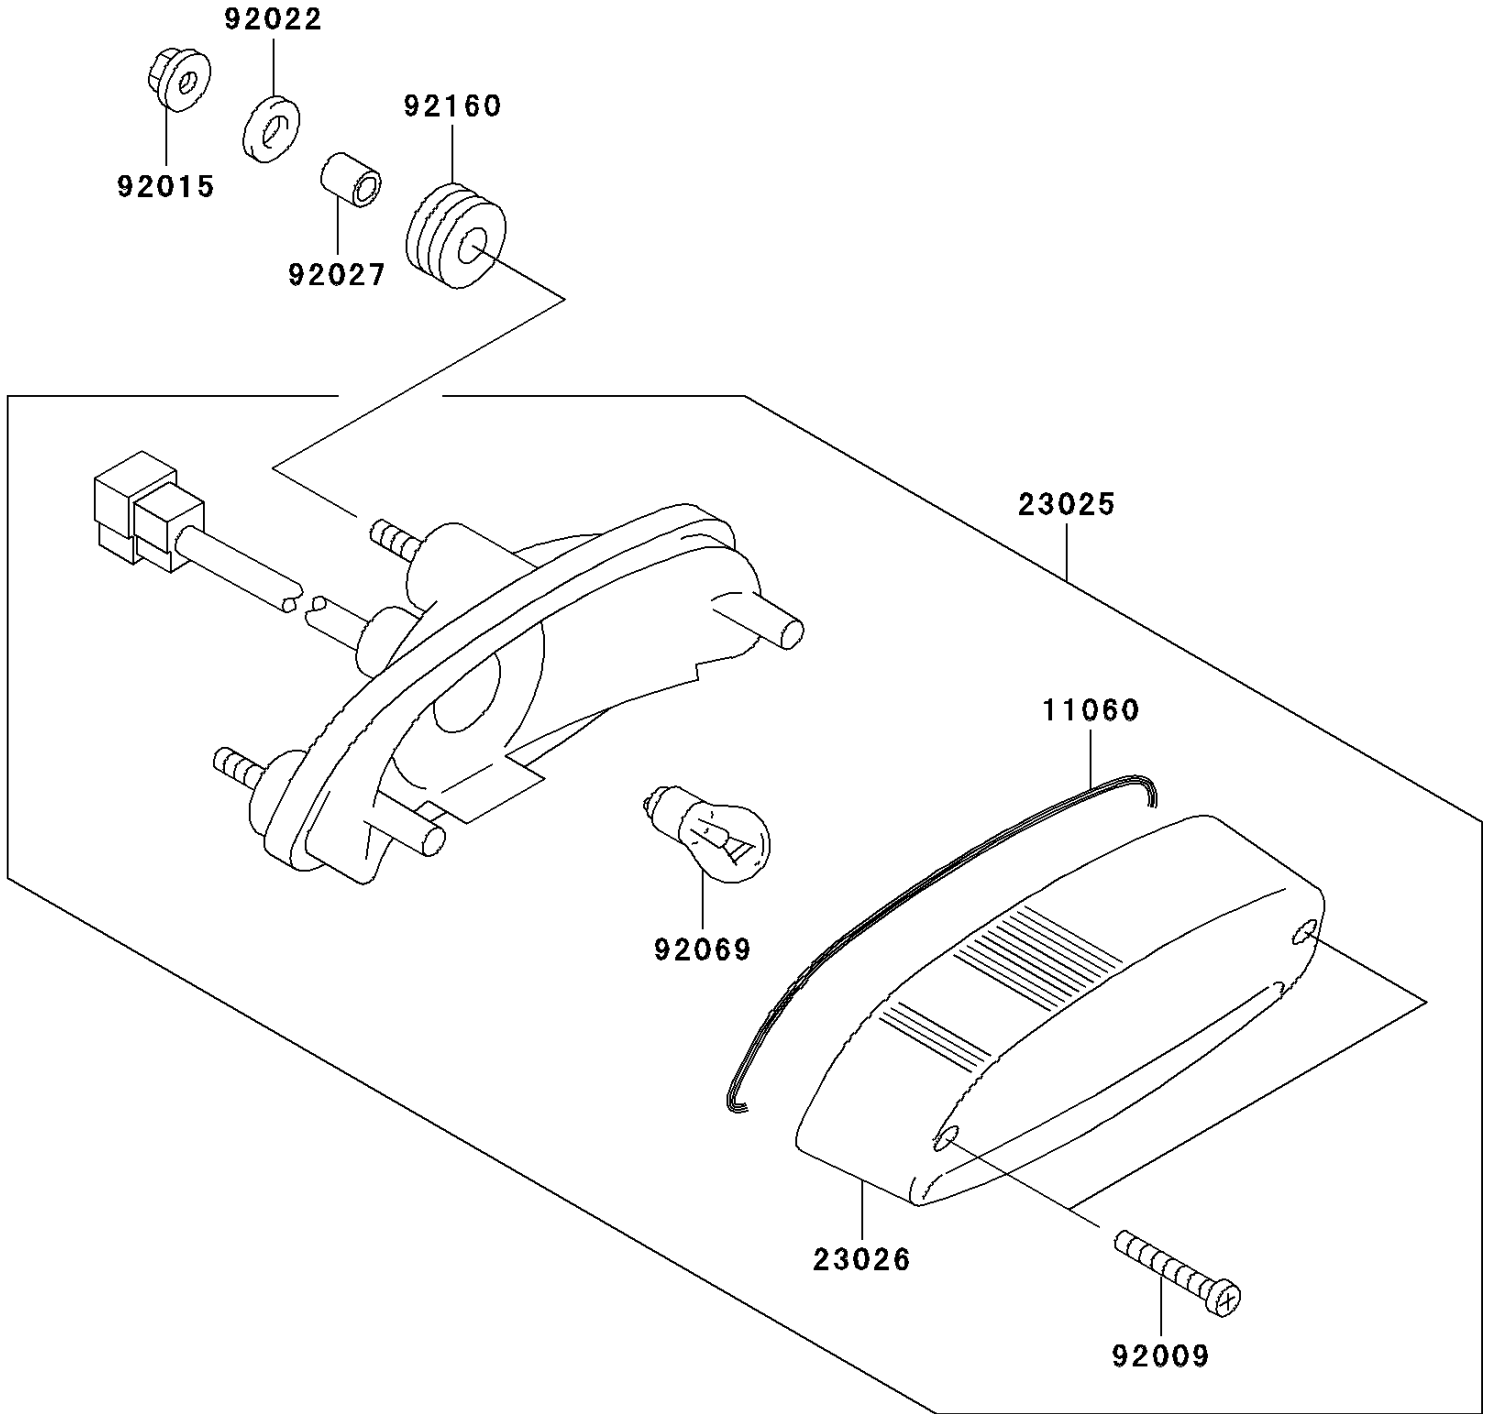

# 2007 Eliminator 125 PARTS DIAGRAM

Taillight(s)

F2720

## 2007 Eliminator 125 PARTS LIST

### Taillight(s)

ITEM NAME	PART NUMBER	QUANTITY
GASKET, TAIL LAMP LENS (Ref # 11060)	11060-1174	1
LAMP-TAIL (Ref # 23025)	23025-1312	1
LENS, TAIL LAMP (Ref # 23026)	23026-1183	1
SCREW, TAPPING, 4X20 (Ref # 92009)	92009-1378	2
NUT, FLANGED, 6MM (Ref # 92015)	92015-1367	3
WASHER, 6.5X20X1.6 (Ref # 92022)	92022-1557	3
COLLAR, 6.8X10X12 (Ref # 92027)	92027-162	3
BULB, 12V 21/5W (Ref # 92069)	92069-063	1
DAMPER (Ref # 92160)	92160-1162	3