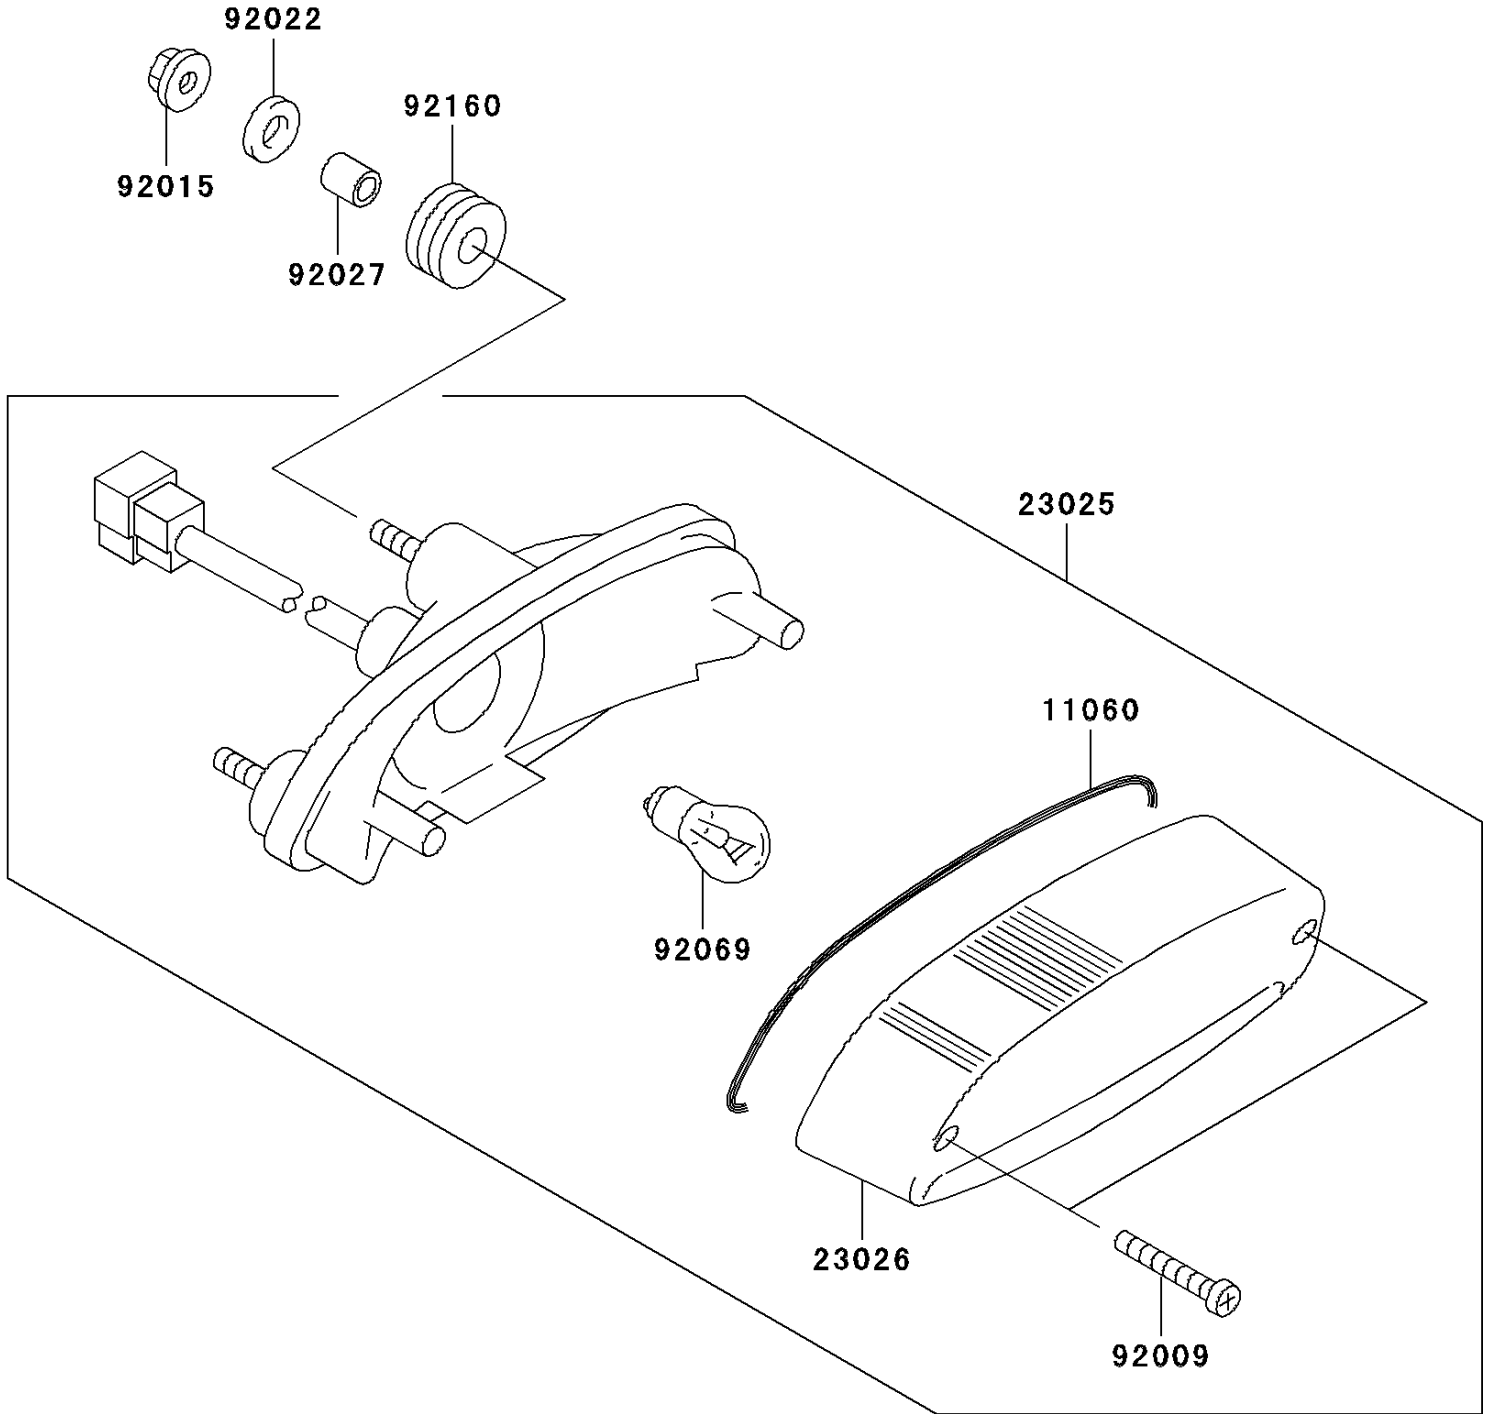

2006 Eliminator 125 PARTS DIAGRAM

Taillight(s)

F2720

2006 Eliminator 125 PARTS LIST

Taillight(s)

ITEM NAME	PART NUMBER	QUANTITY
GASKET, TAIL LAMP LENS (Ref # 11060)	11060-1174	1
LAMP-TAIL (Ref # 23025)	23025-1312	1
LENS, TAIL LAMP (Ref # 23026)	23026-1183	1
SCREW, TAPPING, 4X20 (Ref # 92009)	92009-1378	2
NUT, FLANGED, 6MM (Ref # 92015)	92015-1367	3
WASHER, 6.5X20X1.6 (Ref # 92022)	92022-1557	3
COLLAR, 6.8X10X12 (Ref # 92027)	92027-162	3
BULB, 12V 21/5W (Ref # 92069)	92069-063	1
DAMPER (Ref # 92160)	92160-1162	3