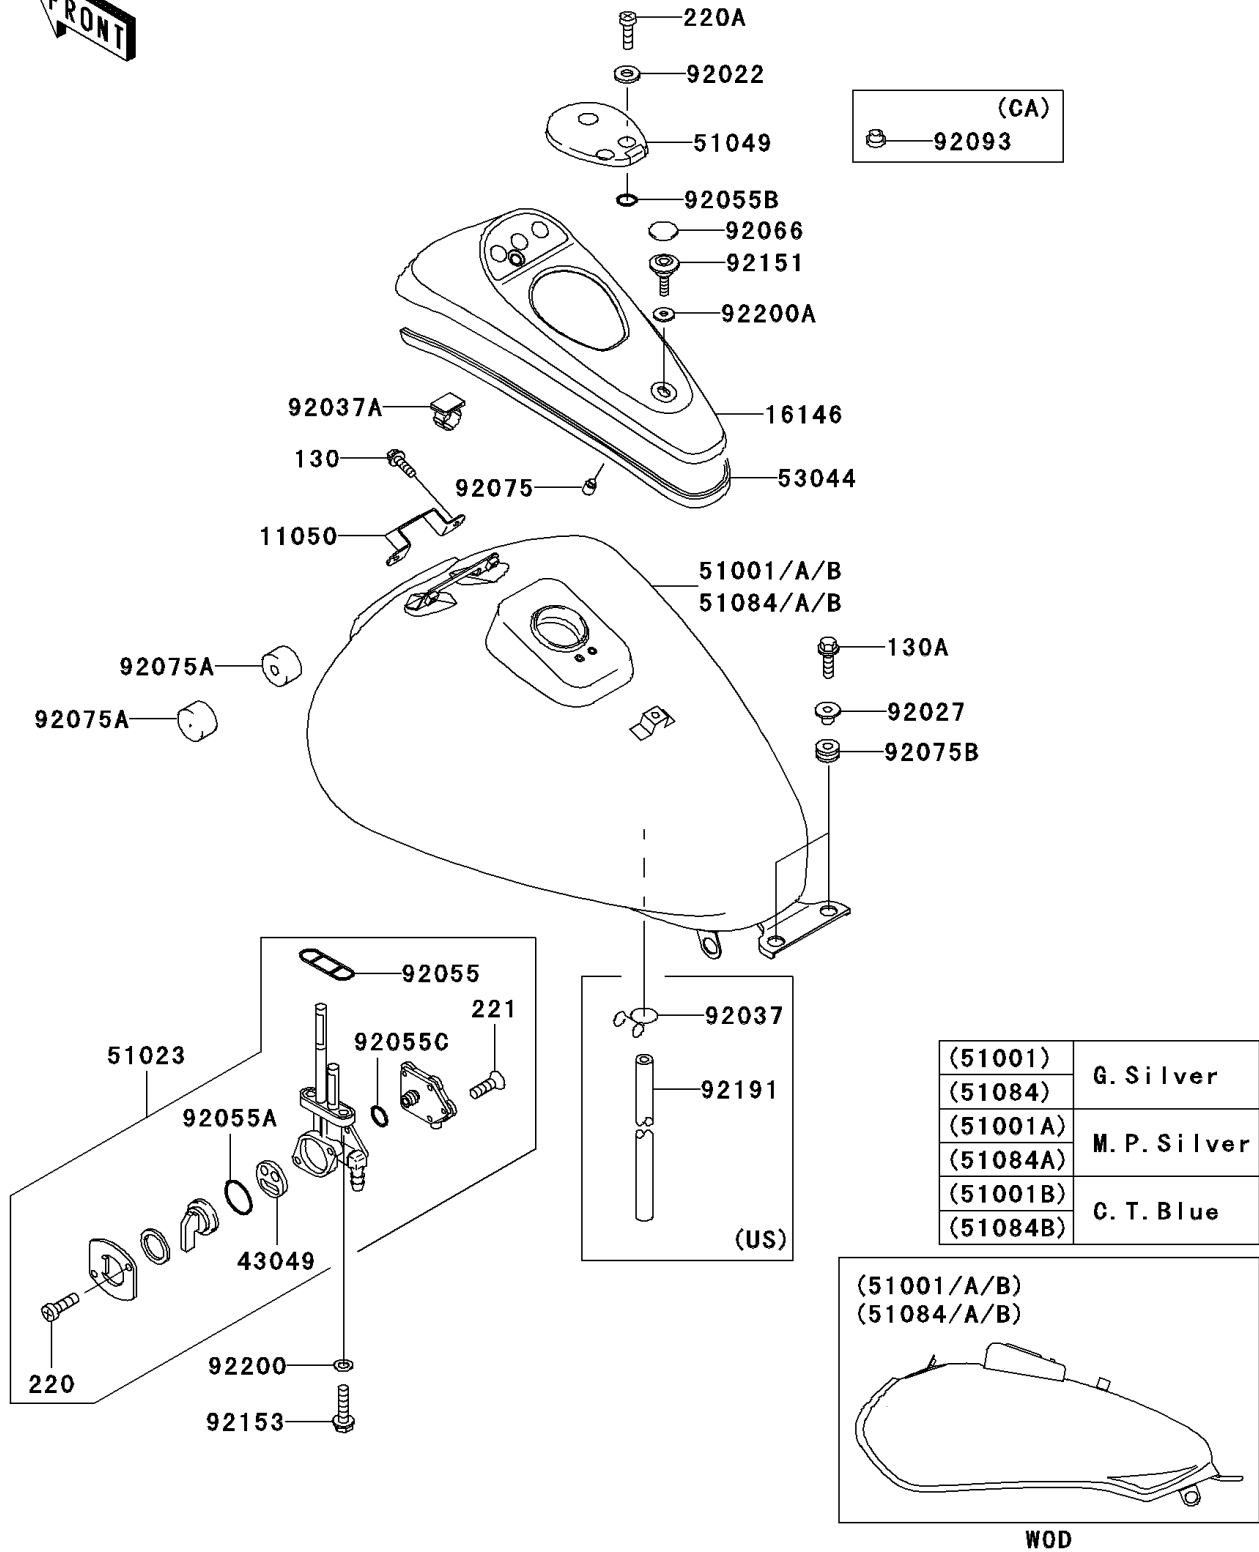

2006 Eliminator 125 PARTS DIAGRAM

Fuel Tank

F2410

2006 Eliminator 125 PARTS LIST

Fuel Tank

ITEM NAME	PART NUMBER	QUANTITY
BRACKET,FUEL TANK COVER (Ref # 11050)	11050-1433	1
COVER-ASSY,FUEL TANK (Ref # 16146)	16146-1190	1
PACKING,TAP VALVE (Ref # 43049)	43049-1091	1
TAP-ASSY,FUEL (Ref # 51023)	51023-1279	1
CAP-TANK,FUEL (Ref # 51049)	51049-1142	1
BOLT-FLANGED,6X12 (Ref # 130)	130BB0612	2
BOLT-FLANGED,6X20 (Ref # 130A)	130BB0620	2
SCREW-PAN-CROS,3X8 (Ref # 220)	220AA0308	2
SCREW-PAN-CROSS,5X10 (Ref # 220A)	220AA0510	2
SCREW-CSK-CROS,4X14 (Ref # 221)	221AA0414	5
TRIM,L=870 (Ref # 53044)	53044-1316	1
WASHER,5.1X10X1.0 (Ref # 92022)	92022-1977	2
COLLAR,L=13.1 (Ref # 92027)	92027-251	2
CLAMP,TUBE (Ref # 92037A)	92037-1794	1
RING-O,FUEL TAP PACKING (Ref # 92055)	92055-1112	1
RING-O,TAP LEVER (Ref # 92055A)	92055-1419	1
RING-O,ID=9 (Ref # 92055B)	92055-1552	2
RING-O (Ref # 92055C)	92055-1664	1
PLUG (Ref # 92066)	92066-1301	2
DAMPER (Ref # 92075)	92075-035	2
DAMPER,FUEL TANK (Ref # 92075A)	92075-101	2
DAMPER (Ref # 92075B)	92075-209	2
BOLT,6MM (Ref # 92151)	92151-1248	2
BOLT,FLANGED,6X25 (Ref # 92153)	92153-0514	2
WASHER,6.5X11.5X0.8 (Ref # 92200)	92200-0117	2
WASHER,9.3X18X1.6 (Ref # 92200A)	92200-1439	2
TANK-COMP-FUEL,C.T.BLUE (Ref # 51001B)	51001-1593-620	1
TANK-COMP-FUEL,C.T.BLUE (Ref # 51084B)	51084-5137-620	1
CLAMP (Ref # 92037)	92037-1712	1

2006 Eliminator 125 PARTS LIST

Fuel Tank

ITEM NAME	PART NUMBER	QUANTITY
SEAL,FUEL TANK CAP (Ref # 92093)	92093-1030	1
TUBE,7X10X530 (Ref # 92191)	92191-1302	1