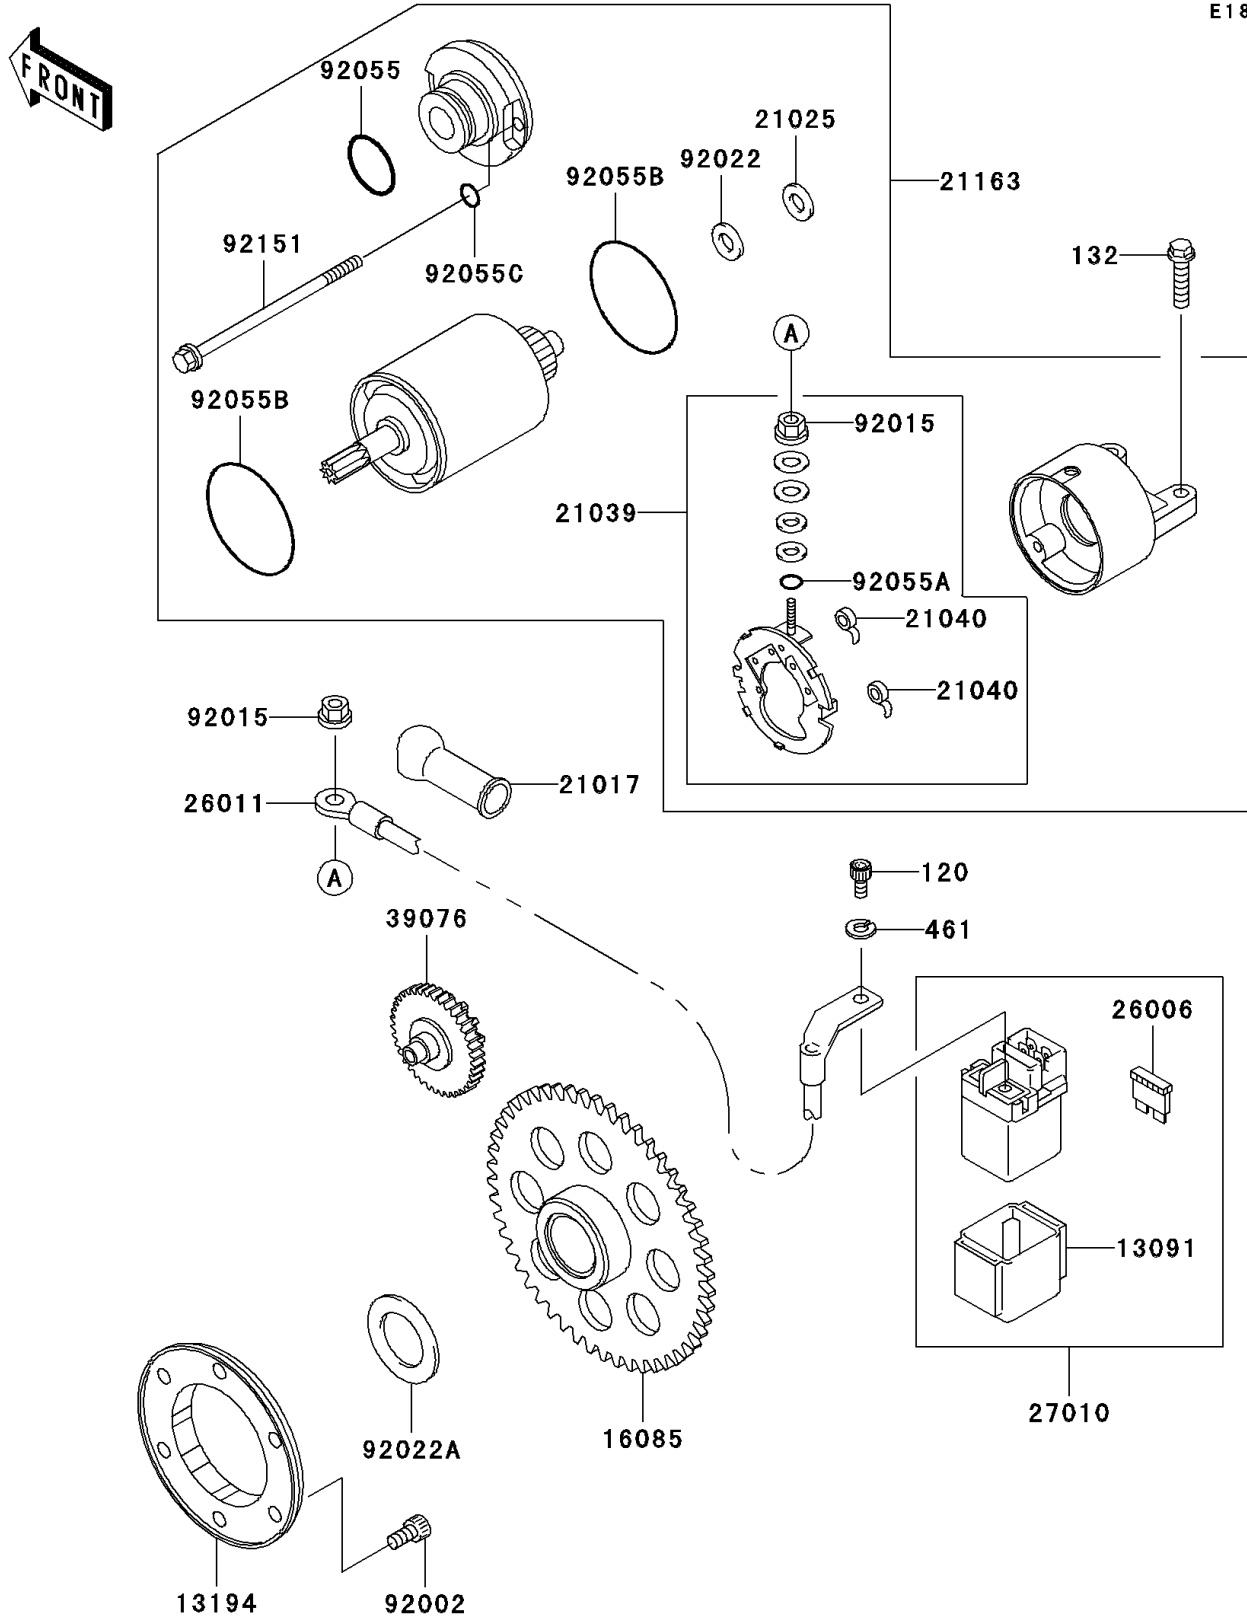

2006 Eliminator 125 PARTS DIAGRAM

Starter Motor

E1840

2006 Eliminator 125 PARTS LIST

Starter Motor

ITEM NAME	PART NUMBER	QUANTITY
BOLT-SOCKET,5X10 (Ref # 120)	120CB0510	2
BOLT-FLANGED-SMALL,6X25 (Ref # 132)	132BA0625	2
WASHER-SPRING,5MM,BLACK (Ref # 461)	461DB0500	2
HOLDER,MAGNETIC SWITCH (Ref # 13091)	13091-1884	1
CLUTCH-ONEWAY (Ref # 13194)	13194-1107	1
GEAR,60T (Ref # 16085)	16085-0020	1
GROMMET,STARTER TERMINAL (Ref # 21017)	21017-017	1
WASHER,9.1X18X0.2 (Ref # 21025)	21025-011	AR
BRUSH (Ref # 21039)	21039-1066	1
SPRING-BRUSH (Ref # 21040)	21040-1057	2
STARTER-ELECTRIC (Ref # 21163)	21163-1278	1
FUSE,30A-G (Ref # 26006)	26006-1006	1
WIRE-LEAD,STARTER (Ref # 26011)	26011-1682	1
SWITCH,MAGNETIC (Ref # 27010)	27010-1327	1
LIMITER,STARTER IDLE (Ref # 39076)	39076-1060	1
BOLT,SOCKET,6X12 (Ref # 92002)	92002-1796	6
NUT,STARTER MOTOR (Ref # 92015)	92015-1476	2
WASHER,9.1X18X0.8 (Ref # 92022)	92022-1132	1
WASHER,22.3X35X1.6 (Ref # 92022A)	92022-212	1
RING-O (Ref # 92055)	92055-1276	1
RING-O,4.5X2.0 (Ref # 92055A)	92055-1370	1
RING-O (Ref # 92055B)	92055-1550	2
RING-O (Ref # 92055C)	92055-1551	2
BOLT (Ref # 92151)	92151-1158	2