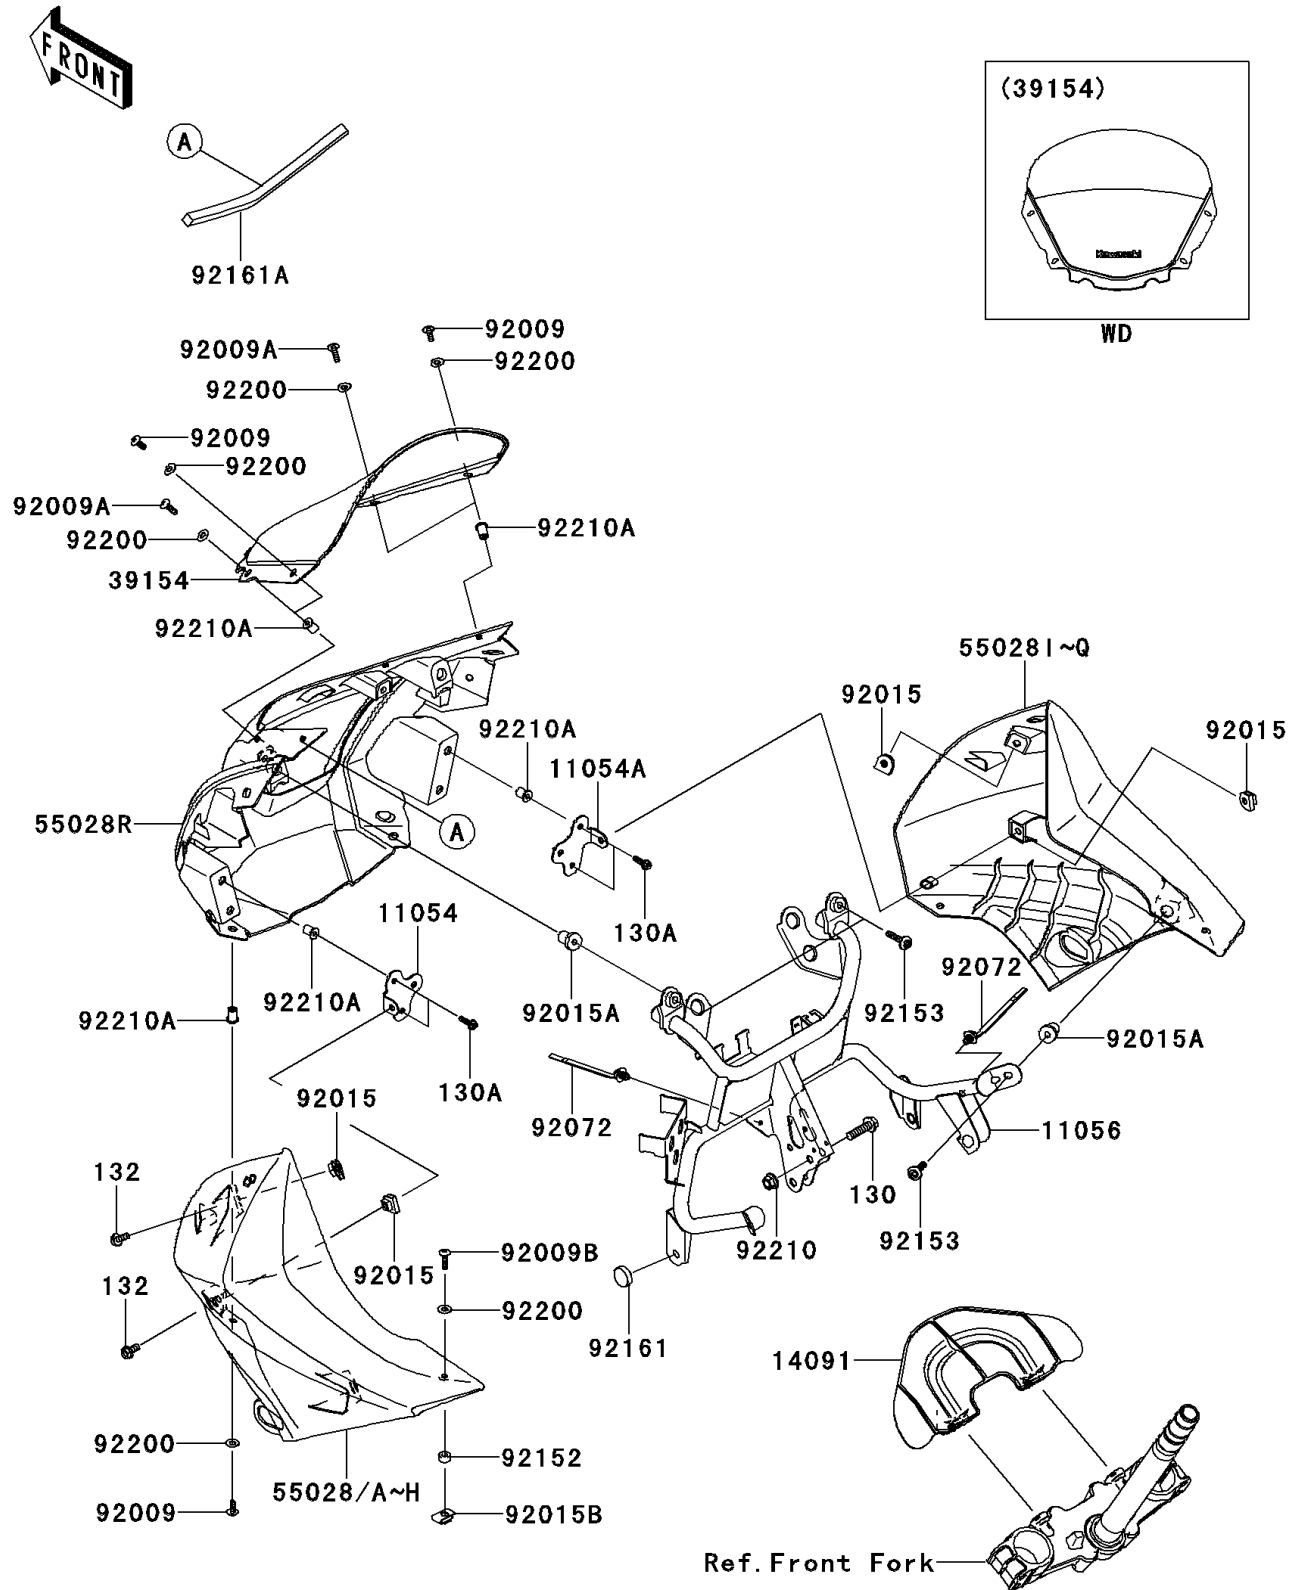

## 2014 KLR™650 PARTS DIAGRAM

Cowling

F2871

## 2014 KLR™650 PARTS LIST

Cowling

ITEM NAME	PART NUMBER	QUANTITY
BRACKET,UPP COWLING,LH (Ref # 11054)	11054-0457	1
BRACKET,UPP COWLING,RH (Ref # 11054A)	11054-0458	1
BRACKET,UPP COWLING (Ref # 11056)	11056-0188	1
COVER,SOUNDPROOF (Ref # 14091)	14091-0658	1
WINDSHIELD (Ref # 39154)	39154-5036	1
COWLING,UPP,LH,EBONY (Ref # 55028A)	55028-0111-H8	1
COWLING,UPP,LH,P.S.WHITE (Ref # 55028E)	55028-0111-25Y	1
COWLING,UPP,RH,EBONY (Ref # 55028J)	55028-0112-H8	1
COWLING,UPP,RH,P.S.WHITE (Ref # 55028N)	55028-0112-25Y	1
COWLING,UPP,CNT,F.BLACK (Ref # 55028R)	55028-0201-21	1
BOLT-FLANGED,8X30 (Ref # 130)	130BA0830	1
BOLT-FLANGED,5X16 (Ref # 130A)	130BB0516	1
BOLT-FLANGED-SMALL,6X14 (Ref # 132)	132BB0614	1
SCREW,5X14 (Ref # 92009)	92009-1653	1
SCREW,5X18 (Ref # 92009A)	92009-1655	1
SCREW,5X20,BLACK (Ref # 92009B)	92009-1656	1
NUT,6MM (Ref # 92015)	92015-1602	1
NUT,RUBBER,6MM (Ref # 92015A)	92015-1692	1
NUT,5MM (Ref # 92015B)	92015-1710	1
BAND (Ref # 92072)	92072-1414	1
COLLAR,5.6X12X5.7 (Ref # 92152)	92152-0618	1
BOLT,SOCKET,6X30 (Ref # 92153)	92153-1528	1
DAMPER (Ref # 92161)	92161-0336	1
DAMPER,UPP COWLING (Ref # 92161A)	92161-0536	1
WASHER,NYLON,5.3X11.5X0.5 (Ref # 92200)	92200-1480	1
NUT,FLANGED,8MM (Ref # 92210)	92210-0304	1
NUT,WELL,5MM (Ref # 92210A)	92210-0498	1
COWLING,UPP,LH,C.L.GREEN (Ref # 55028H)	55028-0111-35P	1
COWLING,UPP,RH,C.L.GREEN (Ref # 55028Q)	55028-0112-35P	1