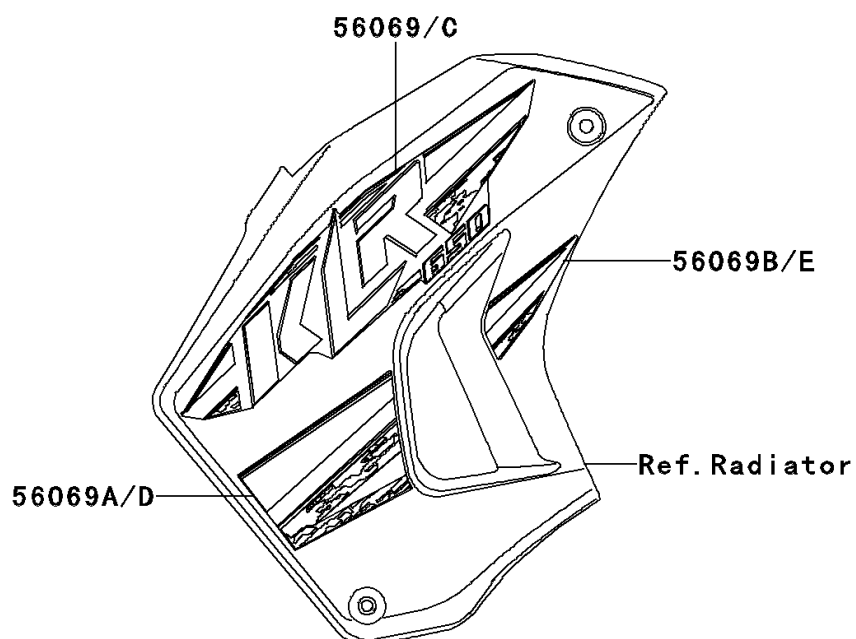

2014 KLR™650 PARTS DIAGRAM

Decals(Green)(White)(EEF)

F2861J

2014 KLR™650 PARTS LIST

Decals(Green)(White)(EEF)

ITEM NAME	PART NUMBER	QUANTITY
MARK,SIDE COVER,KAWASAKI (Ref # 56054)	56054-1270	1
PATTERN,SHROUD,UPP,LH (Ref # 56069)	56069-4030	1
PATTERN,SHROUD,LWR,FR,LH (Ref # 56069A)	56069-4031	1
PATTERN,SHROUD,LWR,RR,LH (Ref # 56069B)	56069-4032	1
PATTERN,SHROUD,UPP,RH (Ref # 56069C)	56069-4033	1
PATTERN,SHROUD,LWR,FR,RH (Ref # 56069D)	56069-4034	1
PATTERN,SHROUD,LWR,RR,RH (Ref # 56069E)	56069-4035	1
PATTERN,SIDE COVER,LH (Ref # 56069F)	56069-4036	1
PATTERN,SIDE COVER,RH (Ref # 56069G)	56069-4037	1