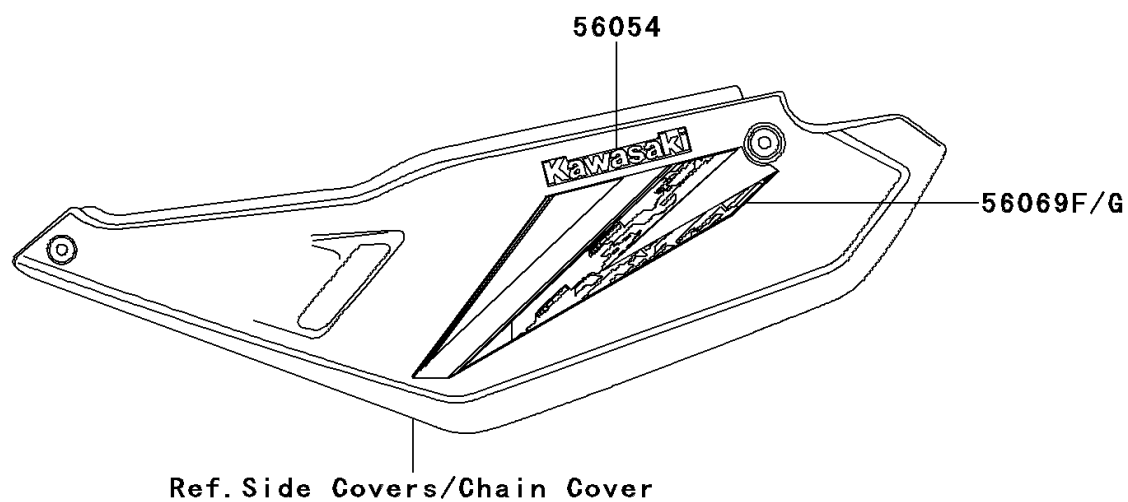

2014 KLR™650 PARTS DIAGRAM

Decals(Green)(White)(EEF)

F2861J

2014 KLR™650 PARTS LIST

Decals(Green)(White)(EEF)

ITEM NAME	PART NUMBER	QUANTITY
MARK,SIDE COVER,KAWASAKI (Ref # 56054)	56054-1270	1
PATTERN,SHROUD,UPP,LH (Ref # 56069)	56069-4030	1
PATTERN,SHROUD,LWR,FR,LH (Ref # 56069A)	56069-4031	1
PATTERN,SHROUD,LWR,RR,LH (Ref # 56069B)	56069-4032	1
PATTERN,SHROUD,UPP,RH (Ref # 56069C)	56069-4033	1
PATTERN,SHROUD,LWR,FR,RH (Ref # 56069D)	56069-4034	1
PATTERN,SHROUD,LWR,RR,RH (Ref # 56069E)	56069-4035	1
PATTERN,SIDE COVER,LH (Ref # 56069F)	56069-4036	1
PATTERN,SIDE COVER,RH (Ref # 56069G)	56069-4037	1