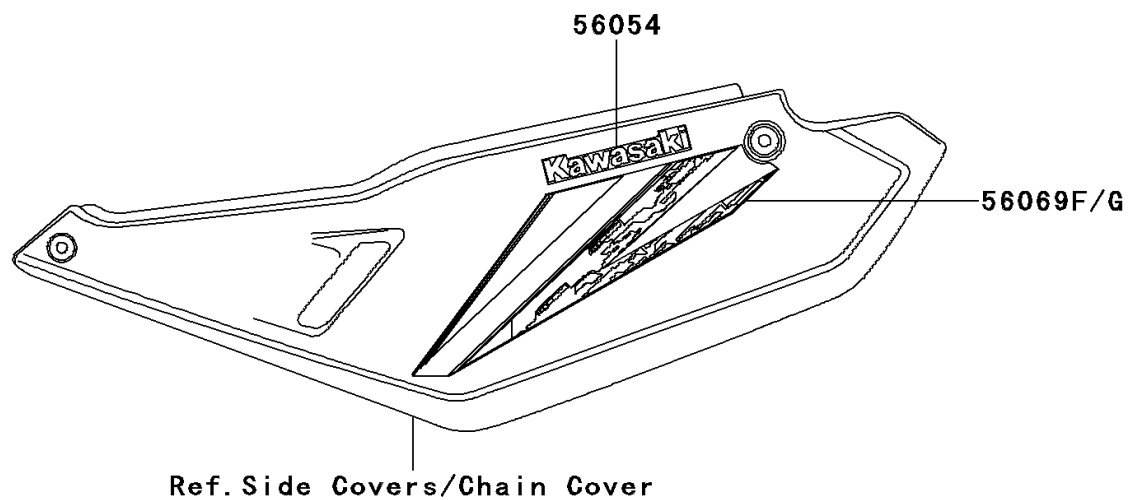

2014 KLR™650 PARTS DIAGRAM

Decals(Ebony)(EEF)

F2861H

2014 KLR™650 PARTS LIST

Decals(Ebony)(EEF)

ITEM NAME	PART NUMBER	QUANTITY
MARK,SIDE COVER,KAWASAKI (Ref # 56054)	56054-1270	1
PATTERN,SHROUD,UPP,LH (Ref # 56069)	56069-4022	1
PATTERN,SHROUD,LWR,FR,LH (Ref # 56069A)	56069-4023	1
PATTERN,SHROUD,LWR,RR,LH (Ref # 56069B)	56069-4024	1
PATTERN,SHROUD,UPP,RH (Ref # 56069C)	56069-4025	1
PATTERN,SHROUD,LWR,FR,RH (Ref # 56069D)	56069-4026	1
PATTERN,SHROUD,LWR,RR,RH (Ref # 56069E)	56069-4027	1
PATTERN,SIDE COVER,LH (Ref # 56069F)	56069-4028	1
PATTERN,SIDE COVER,RH (Ref # 56069G)	56069-4029	1