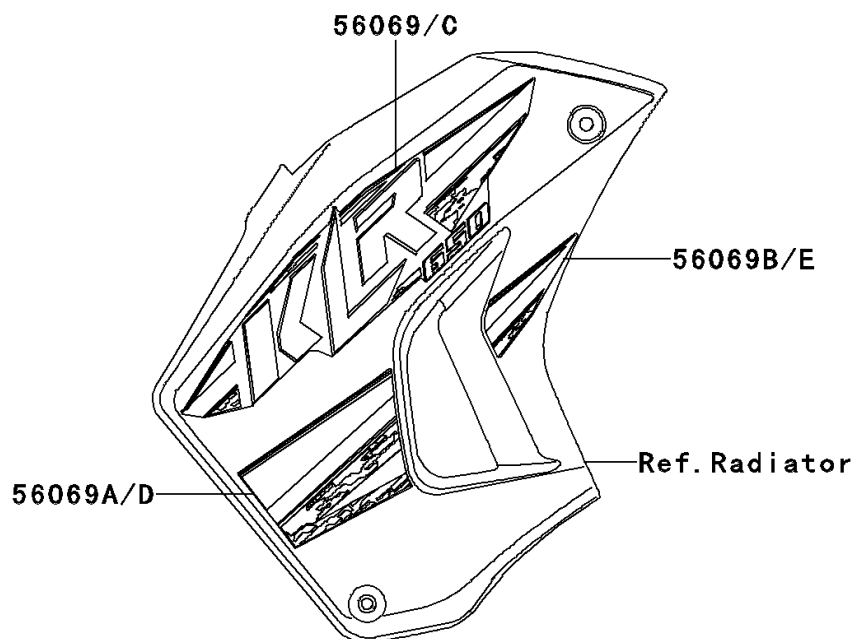

2014 KLR™650 PARTS DIAGRAM

Decals(Ebony)(EEF)

F2861H

2014 KLR™650 PARTS LIST

Decals(Ebony)(EEF)

ITEM NAME	PART NUMBER	QUANTITY
MARK,SIDE COVER,KAWASAKI (Ref # 56054)	56054-1270	1
PATTERN,SHROUD,UPP,LH (Ref # 56069)	56069-4022	1
PATTERN,SHROUD,LWR,FR,LH (Ref # 56069A)	56069-4023	1
PATTERN,SHROUD,LWR,RR,LH (Ref # 56069B)	56069-4024	1
PATTERN,SHROUD,UPP,RH (Ref # 56069C)	56069-4025	1
PATTERN,SHROUD,LWR,FR,RH (Ref # 56069D)	56069-4026	1
PATTERN,SHROUD,LWR,RR,RH (Ref # 56069E)	56069-4027	1
PATTERN,SIDE COVER,LH (Ref # 56069F)	56069-4028	1
PATTERN,SIDE COVER,RH (Ref # 56069G)	56069-4029	1