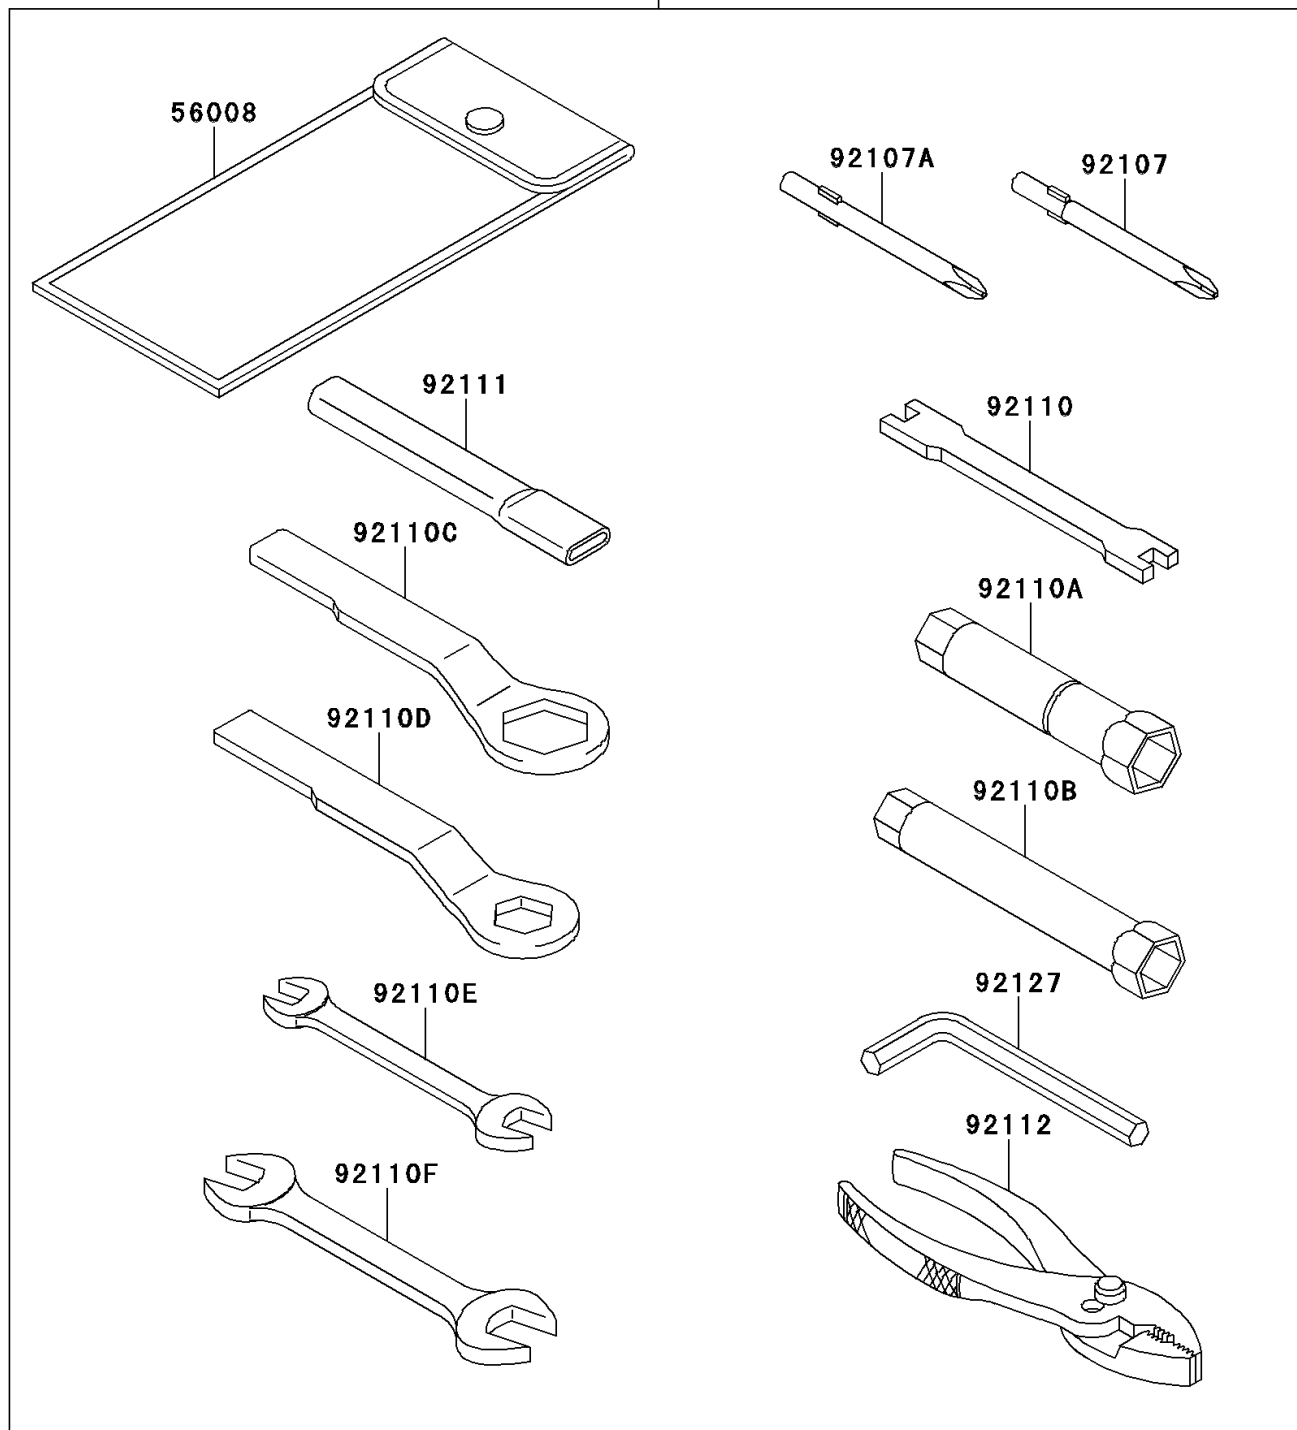

2014 KLR™650 PARTS DIAGRAM

Owner's Tools

F2810

56007

2014 KLR™650 PARTS LIST

Owner's Tools

ITEM NAME	PART NUMBER	QUANTITY
TOOL-KIT (Ref # 56007)	56007-0039	1
BAG,TOOL (Ref # 56008)	56008-1075	1
TOOL-DRIVER,#3PHILLIPS (Ref # 92107)	92107-005	1
TOOL-DRIVER,#2PHILLIPS (Ref # 92107A)	92107-1053	1
TOOL-WRENCH,SPOKE (Ref # 92110)	92110-1016	1
TOOL-WRENCH,BOX,18MM (Ref # 92110A)	92110-1111	1
TOOL-WRENCH,BOX,12MM (Ref # 92110B)	92110-1131	1
TOOL-WRENCH,BOX END,27MM (Ref # 92110C)	92110-1147	1
TOOL-WRENCH,BOX END,19MM (Ref # 92110D)	92110-1151	1
TOOL-WRENCH,OPEN END,10X12 (Ref # 92110E)	92110-1152	1
TOOL-WRENCH,OPEN END,14X17 (Ref # 92110F)	92110-1153	1
TOOL-BAR,BOX END WRENCH (Ref # 92111)	92111-1051	1
TOOL-PLIERS (Ref # 92112)	92112-1001	1
TOOL-WRENCH,ALLEN,6MM (Ref # 92127)	92127-003	1