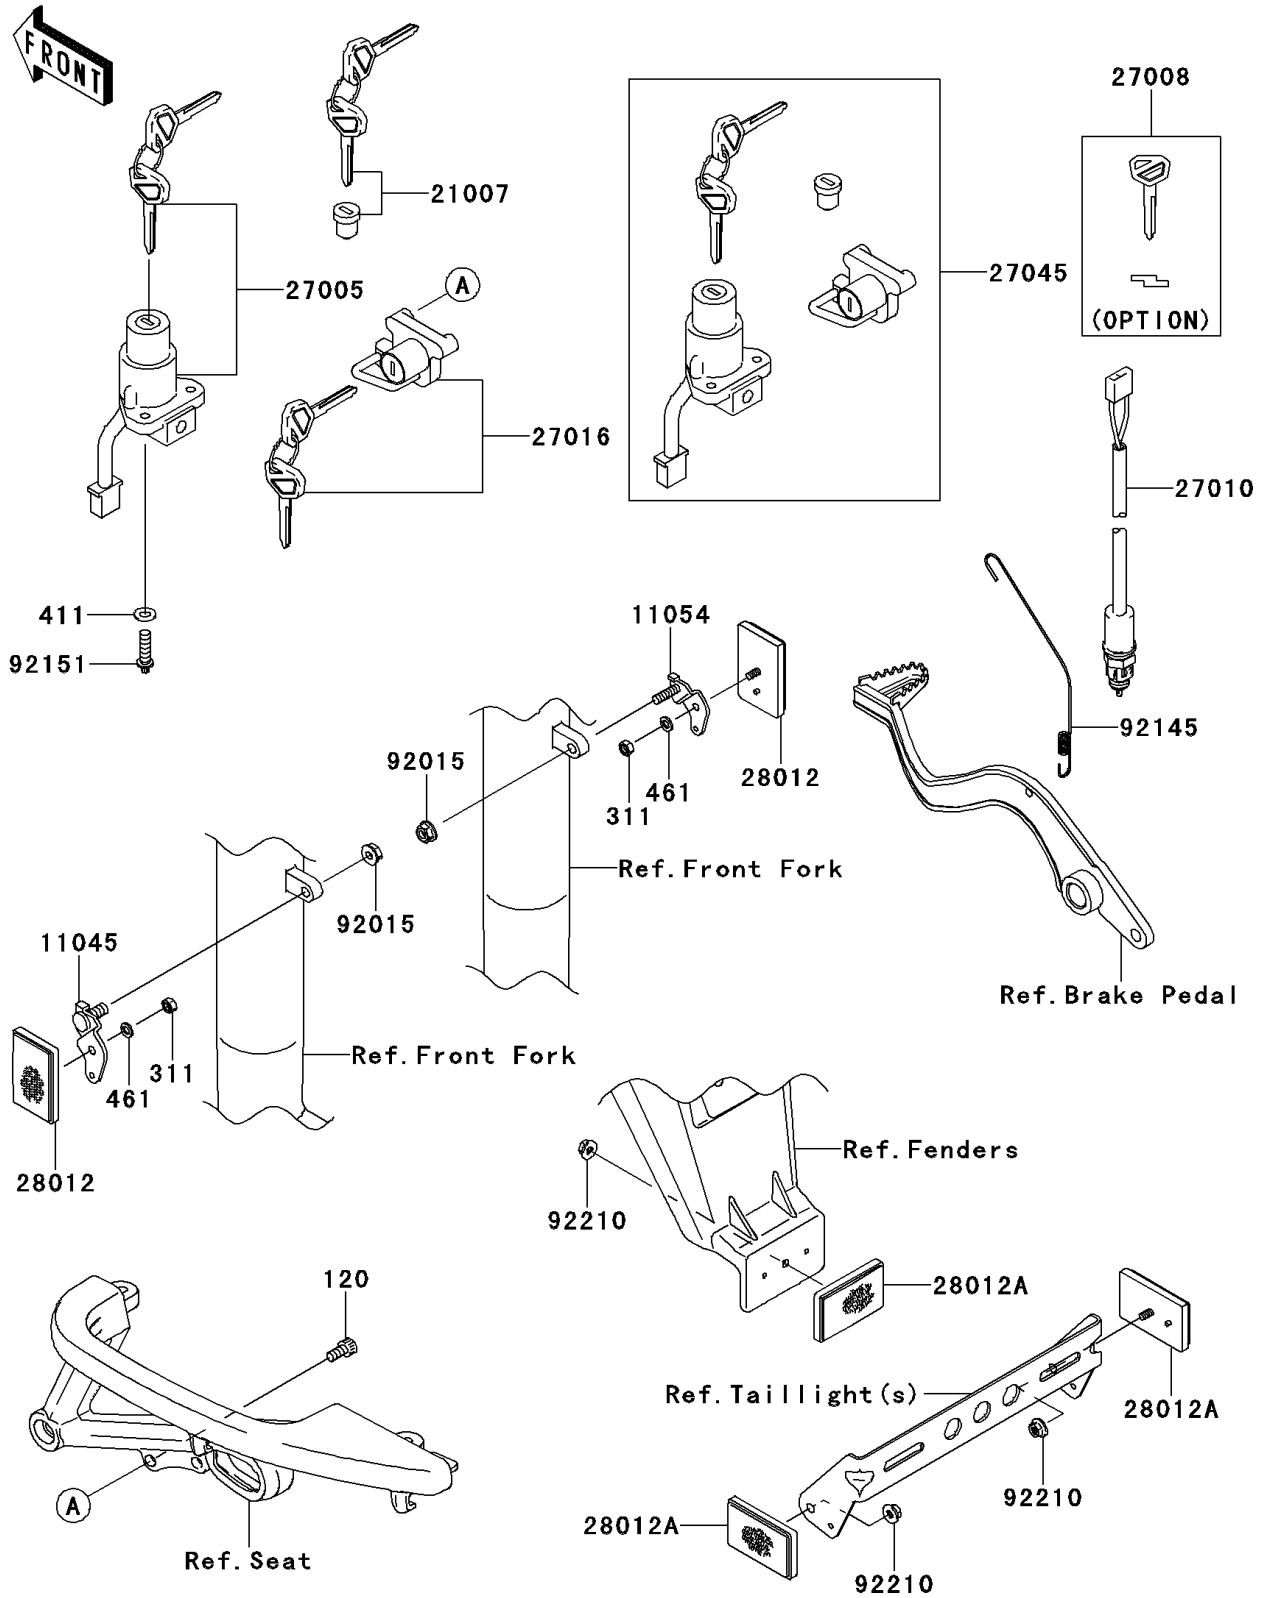

## 2014 KLR™650 PARTS DIAGRAM

Ignition Switch

F2770

## 2014 KLR™650 PARTS LIST

### Ignition Switch

ITEM NAME	PART NUMBER	QUANTITY
BOLT-SOCKET,6X12 (Ref # 120)	120CB0612	1
NUT-HEX (Ref # 311)	311AB0500	1
WASHER-PLAIN,6.5X13X1 (Ref # 411)	411AA0600	1
WASHER-SPRING,5MM,BLACK (Ref # 461)	461DB0500	1
BRACKET,REFLECTOR,FR (Ref # 11045)	11045-1354	1
BRACKET,REFLECTOR,FR (Ref # 11054)	11054-1889	1
ROTOR,LOCK,TANK CAP (Ref # 21007)	21007-5052	1
SWITCH-ASSY-IGNITION (Ref # 27005)	27005-0030	1
KEY-LOCK,BLANK (Ref # 27008)	27008-1220	1
SWITCH,REAR BRAKE (Ref # 27010)	27010-0119	1
LOCK-ASSY,HELMET (Ref # 27016)	27016-5349	1
SWITCH-ASSY (Ref # 27045)	27045-5340	1
REFLECTOR-REFLEX (Ref # 28012)	28012-1003	1
REFLECTOR-REFLEX (Ref # 28012A)	28012-1088	1
NUT,FLANGED,6MM,BLACK (Ref # 92015)	92015-1233	1
SPRING (Ref # 92145)	92145-0778	1
BOLT,TORX,6X22 (Ref # 92151)	92151-1946	1
NUT,FLANGED,5MM (Ref # 92210)	92210-0007	1