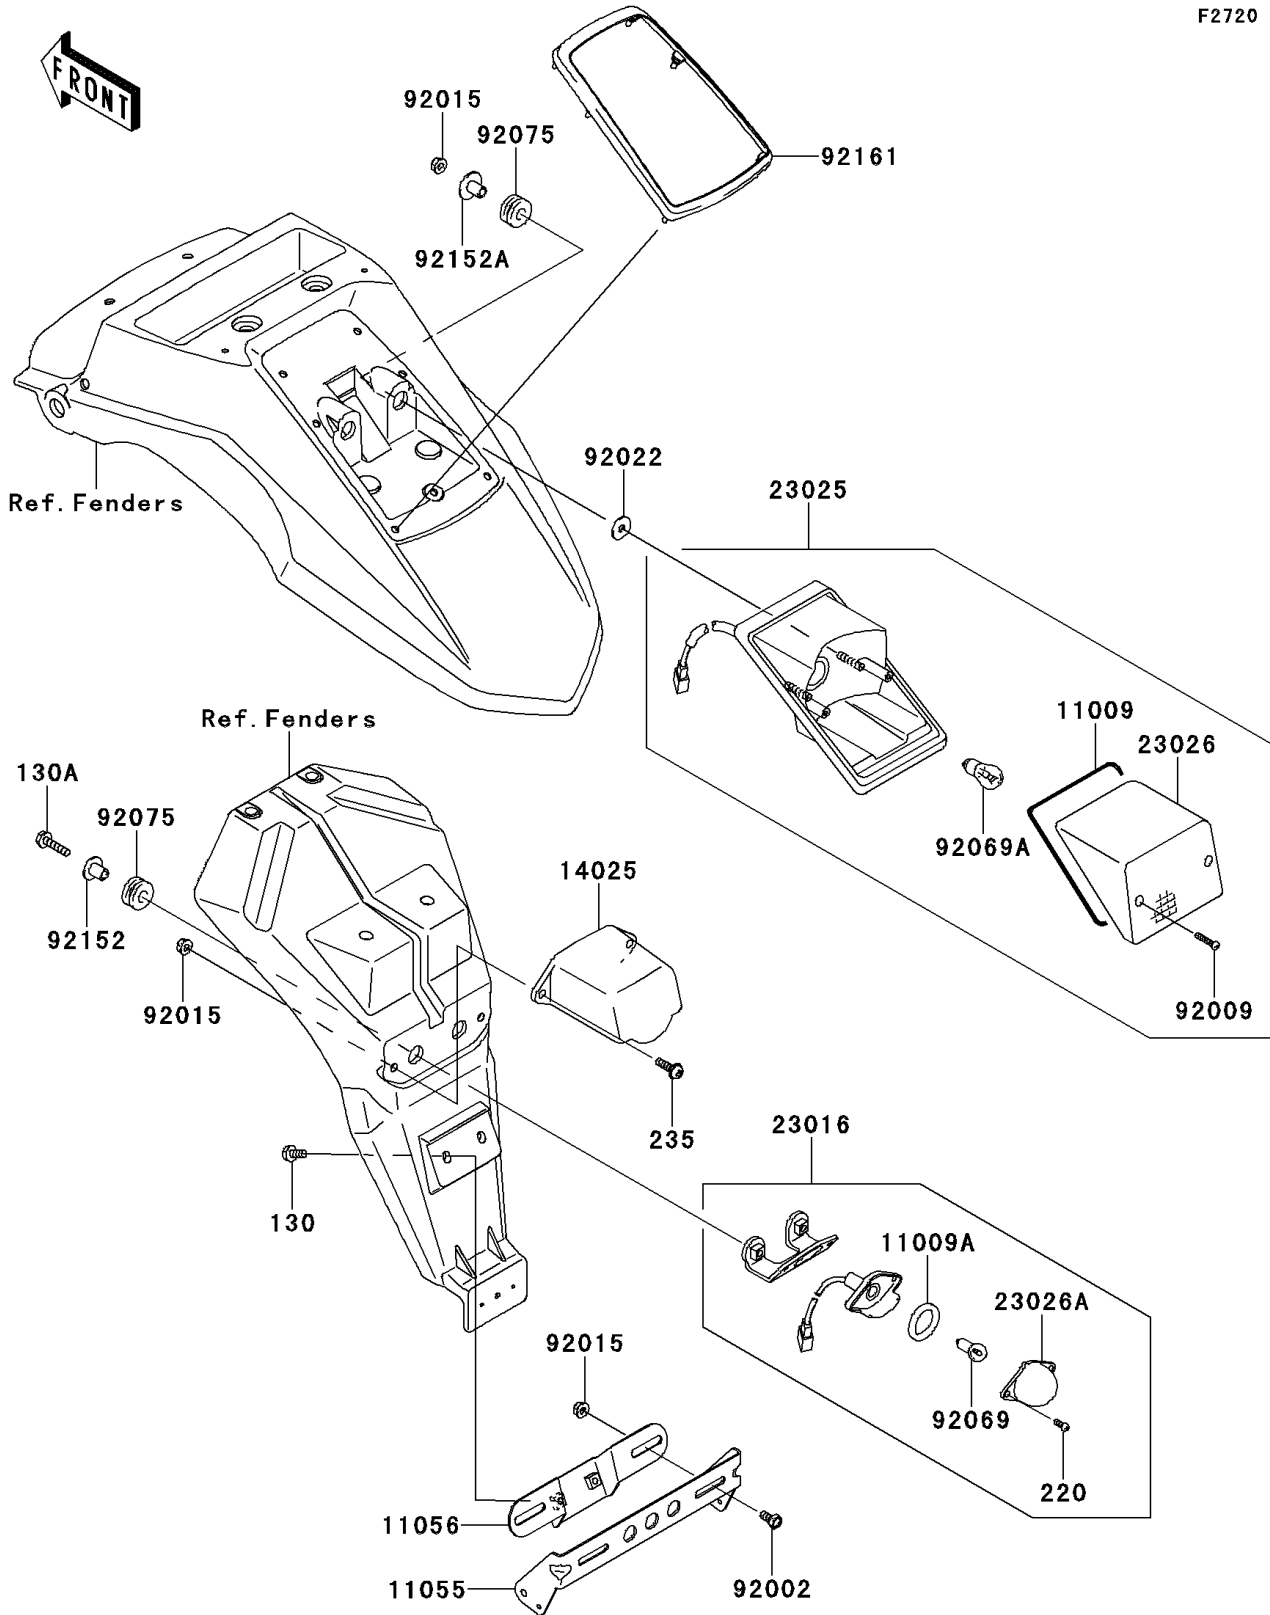

2014 KLR650 New Edition PARTS DIAGRAM

Taillight(s)

F2720

2014 KLR650 New Edition PARTS LIST

Taillight(s)

ITEM NAME	PART NUMBER	QUANTITY
BOLT-FLANGED,6X12 (Ref # 130)	130BB0612	2
BOLT-FLANGED,6X25 (Ref # 130A)	130BB0625	2
SCREW-PAN-CROS,4X10 (Ref # 220)	220AA0410	2
SCREW-PAN-WP-CROS,6X20 (Ref # 235)	235AB0620	2
GASKET,TAIL LAMP (Ref # 11009)	11009-1371	1
GASKET,LICENSE PLATE LAMP (Ref # 11009A)	11009-1372	1
BRACKET,REFLECTOR (Ref # 11055)	11055-1092	1
BRACKET,LICENSE PLATE (Ref # 11056)	11056-0139	1
COVER,LICENSE PLATE LAMP (Ref # 14025)	14025-1821	1
LAMP-ASSY,LICENSE (Ref # 23016)	23016-0011	1
LAMP-TAIL (Ref # 23025)	23025-0031	1
LENS,TAIL LAMP (Ref # 23026)	23026-1053	1
LENS,LAMP (Ref # 23026A)	23026-1054	1
BOLT,6X12 (Ref # 92002)	92002-1132	2
SCREW,TAPPING,4X20 (Ref # 92009)	92009-1378	2
NUT,FLANGED,6MM (Ref # 92015)	92015-1367	6
WASHER,6.5X20X1.6 (Ref # 92022)	92022-1557	2
BULB,12V 5W (Ref # 92069)	92069-1055	1
BULB,12V 21/5W (Ref # 92069A)	92069-1084	1
DAMPER (Ref # 92075)	92075-1690	4
COLLAR (Ref # 92152)	92152-0344	2
COLLAR (Ref # 92152A)	92152-0562	2
DAMPER,TAIL LAMP (Ref # 92161)	92161-0504	1