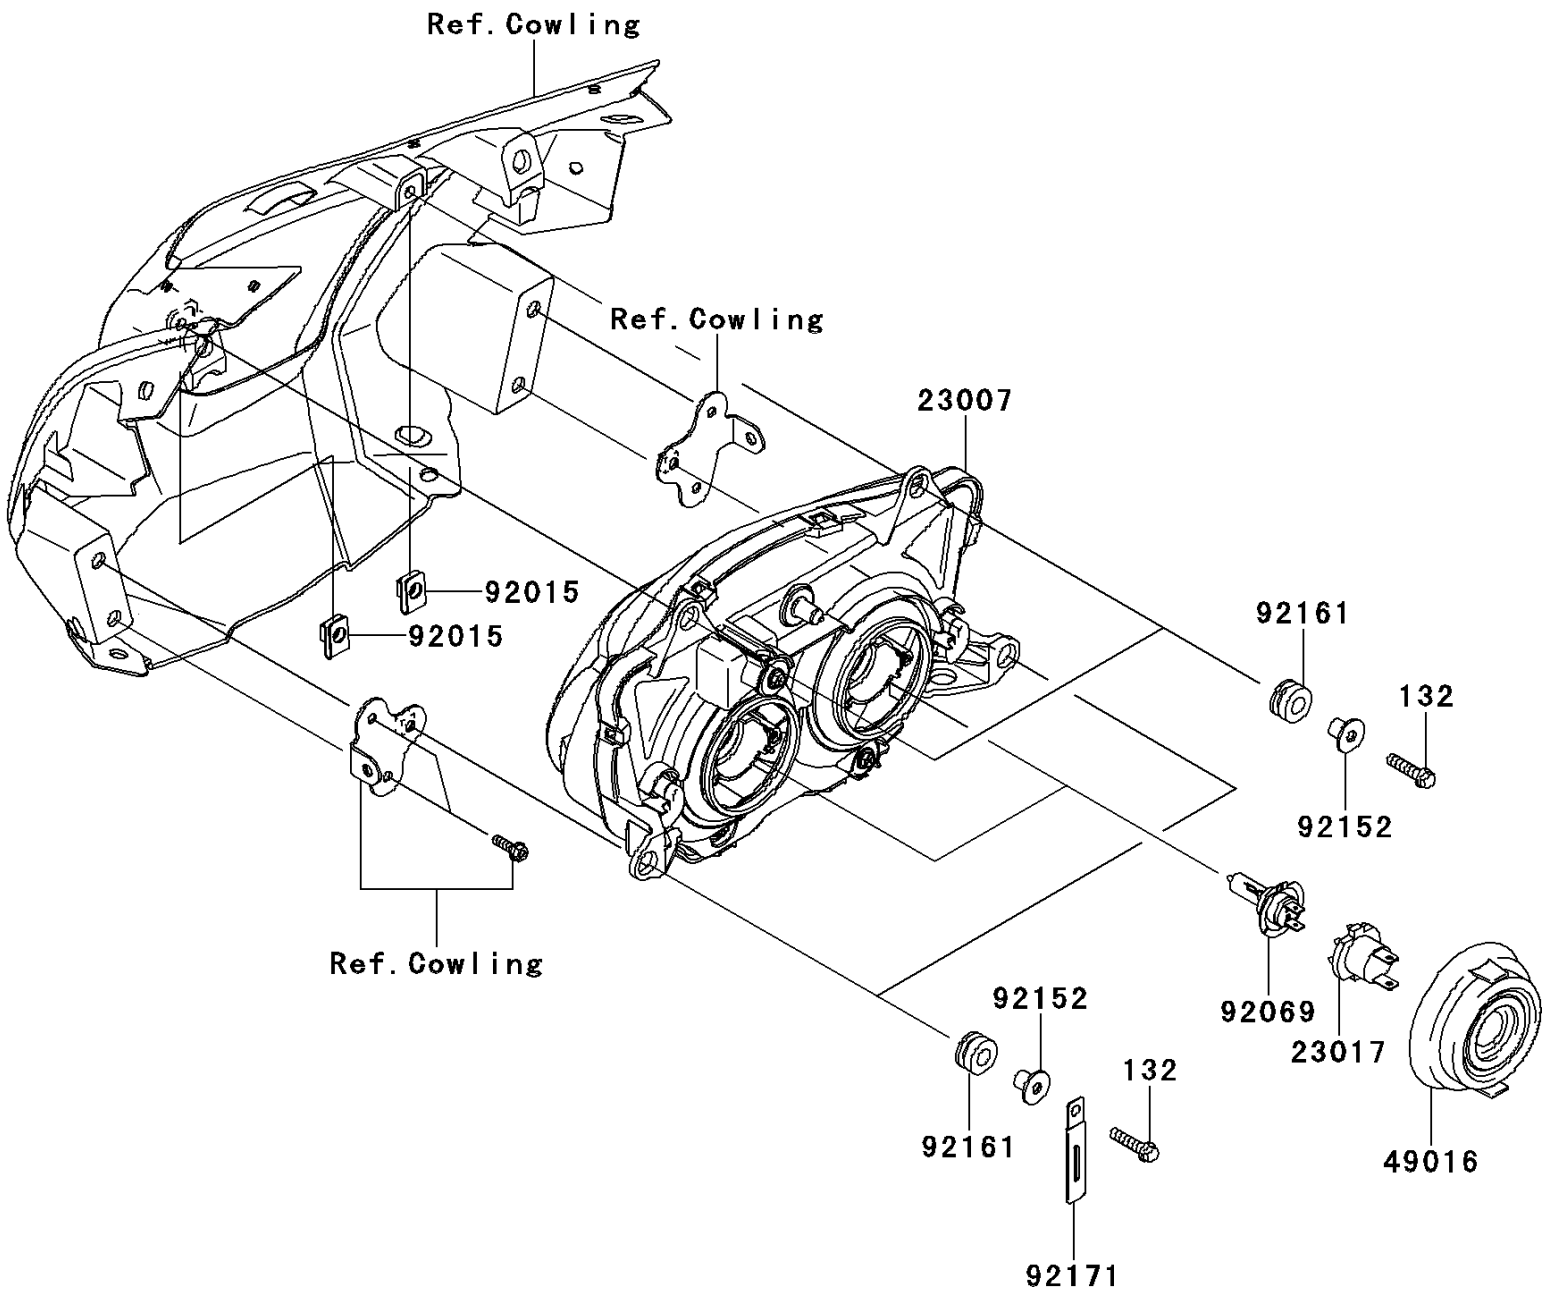

2014 KLR™650 PARTS DIAGRAM

Headlight(s)

F2710

2014 KLR™650 PARTS LIST

Headlight(s)

ITEM NAME	PART NUMBER	QUANTITY
BOLT-FLANGED-SMALL,6X25 (Ref # 132)	132BB0625	1
LENS-COMP,HEAD LAMP (Ref # 23007)	23007-0093	1
SOCKET,HEAD LAMP (Ref # 23017)	23017-0004	1
COVER-SEAL,HEAD LAMP (Ref # 49016)	49016-0043	1
NUT,6MM (Ref # 92015)	92015-1602	1
BULB,12V 55W,H7 (Ref # 92069)	92069-0053	1
COLLAR (Ref # 92152)	92152-0599	1
DAMPER (Ref # 92161)	92161-0036	1
CLAMP,WIRING HARNESS,L=60 (Ref # 92171)	92171-1425	1