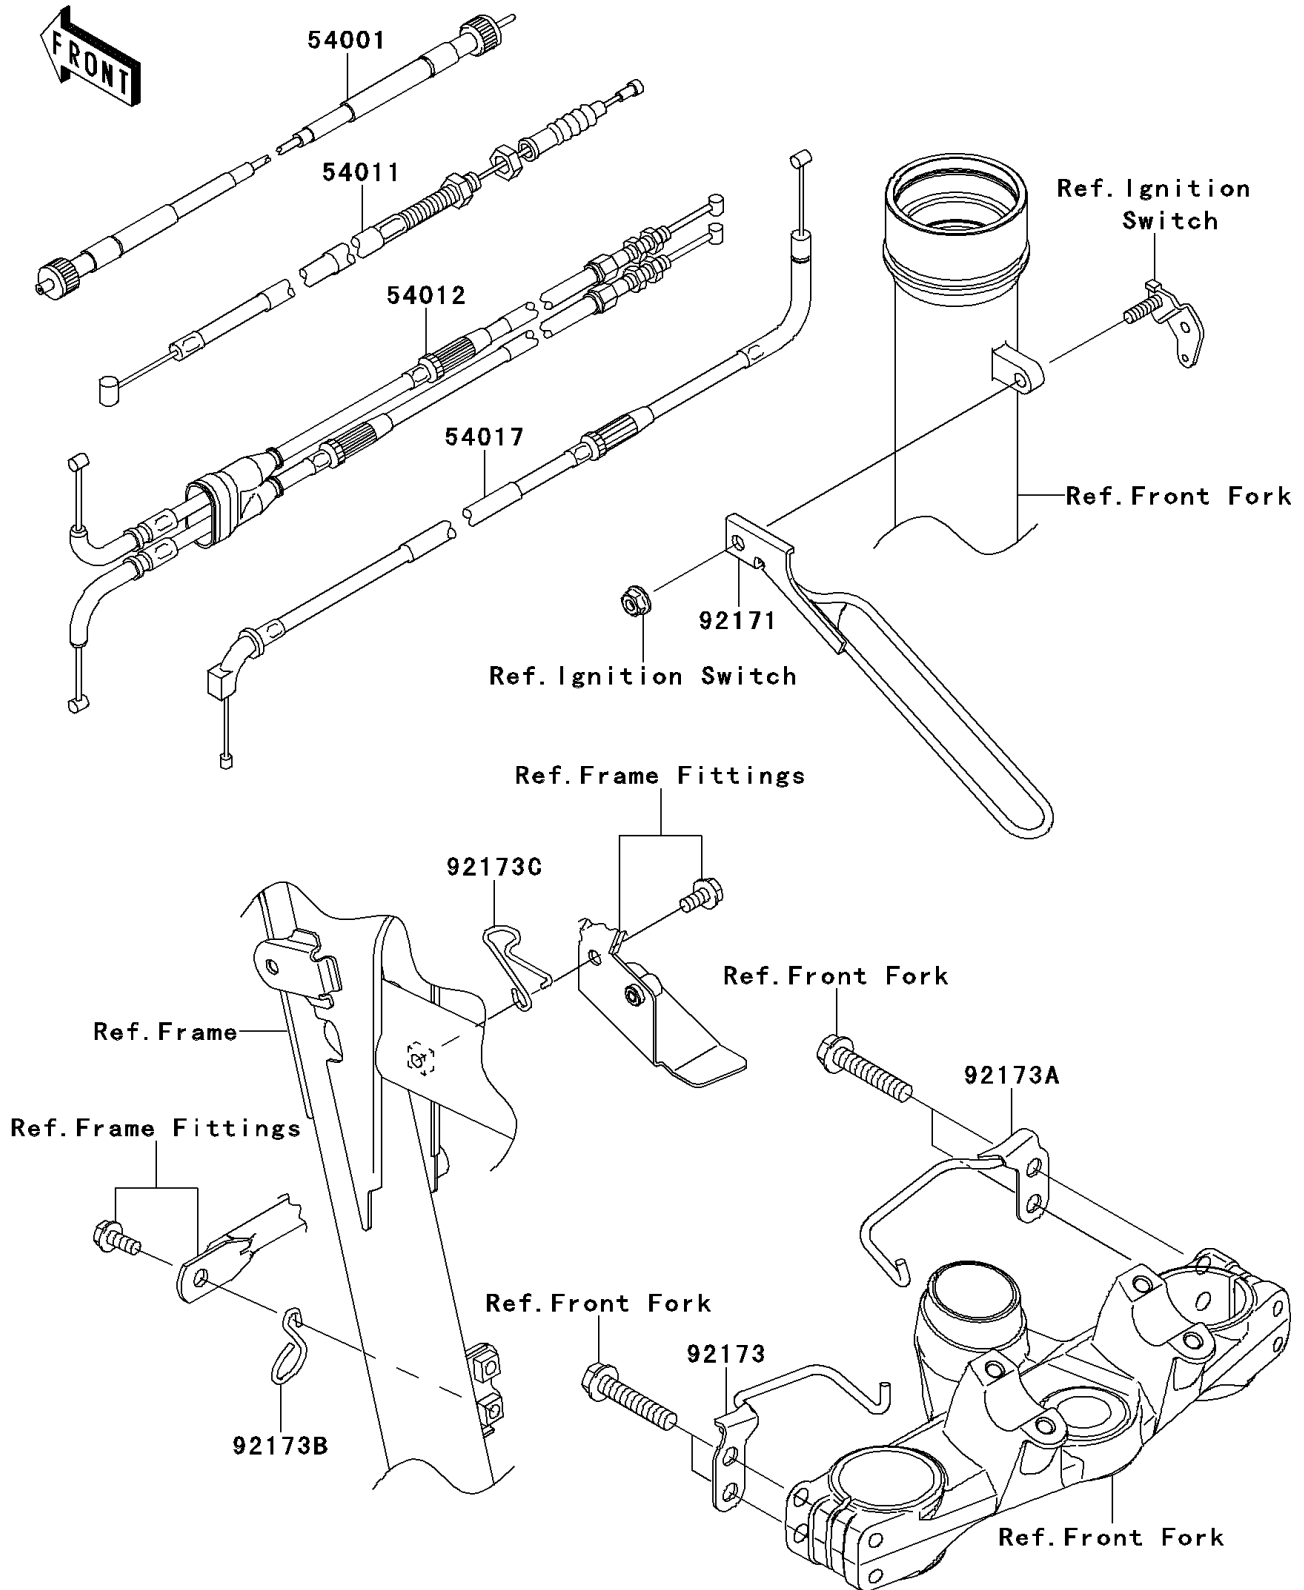

2014 KLR™650 PARTS DIAGRAM

Cables

F2540

2014 KLR™650 PARTS LIST

Cables

ITEM NAME	PART NUMBER	QUANTITY
CABLE-SPEEDMETER (Ref # 54001)	54001-0026	1
CABLE-CLUTCH (Ref # 54011)	54011-0556	1
CABLE-THROTTLE (Ref # 54012)	54012-0184	1
CABLE-STARTER (Ref # 54017)	54017-0042	1
CLAMP,CABLE (Ref # 92171)	92171-0941	1
CLAMP,UPP BRACKET,LH (Ref # 92173)	92173-0206	1
CLAMP,UPP BRACKET,RH (Ref # 92173A)	92173-0207	1
CLAMP,DIA=2.9MM (Ref # 92173B)	92173-0212	1
CLAMP,DIA=2.3MM (Ref # 92173C)	92173-0213	1