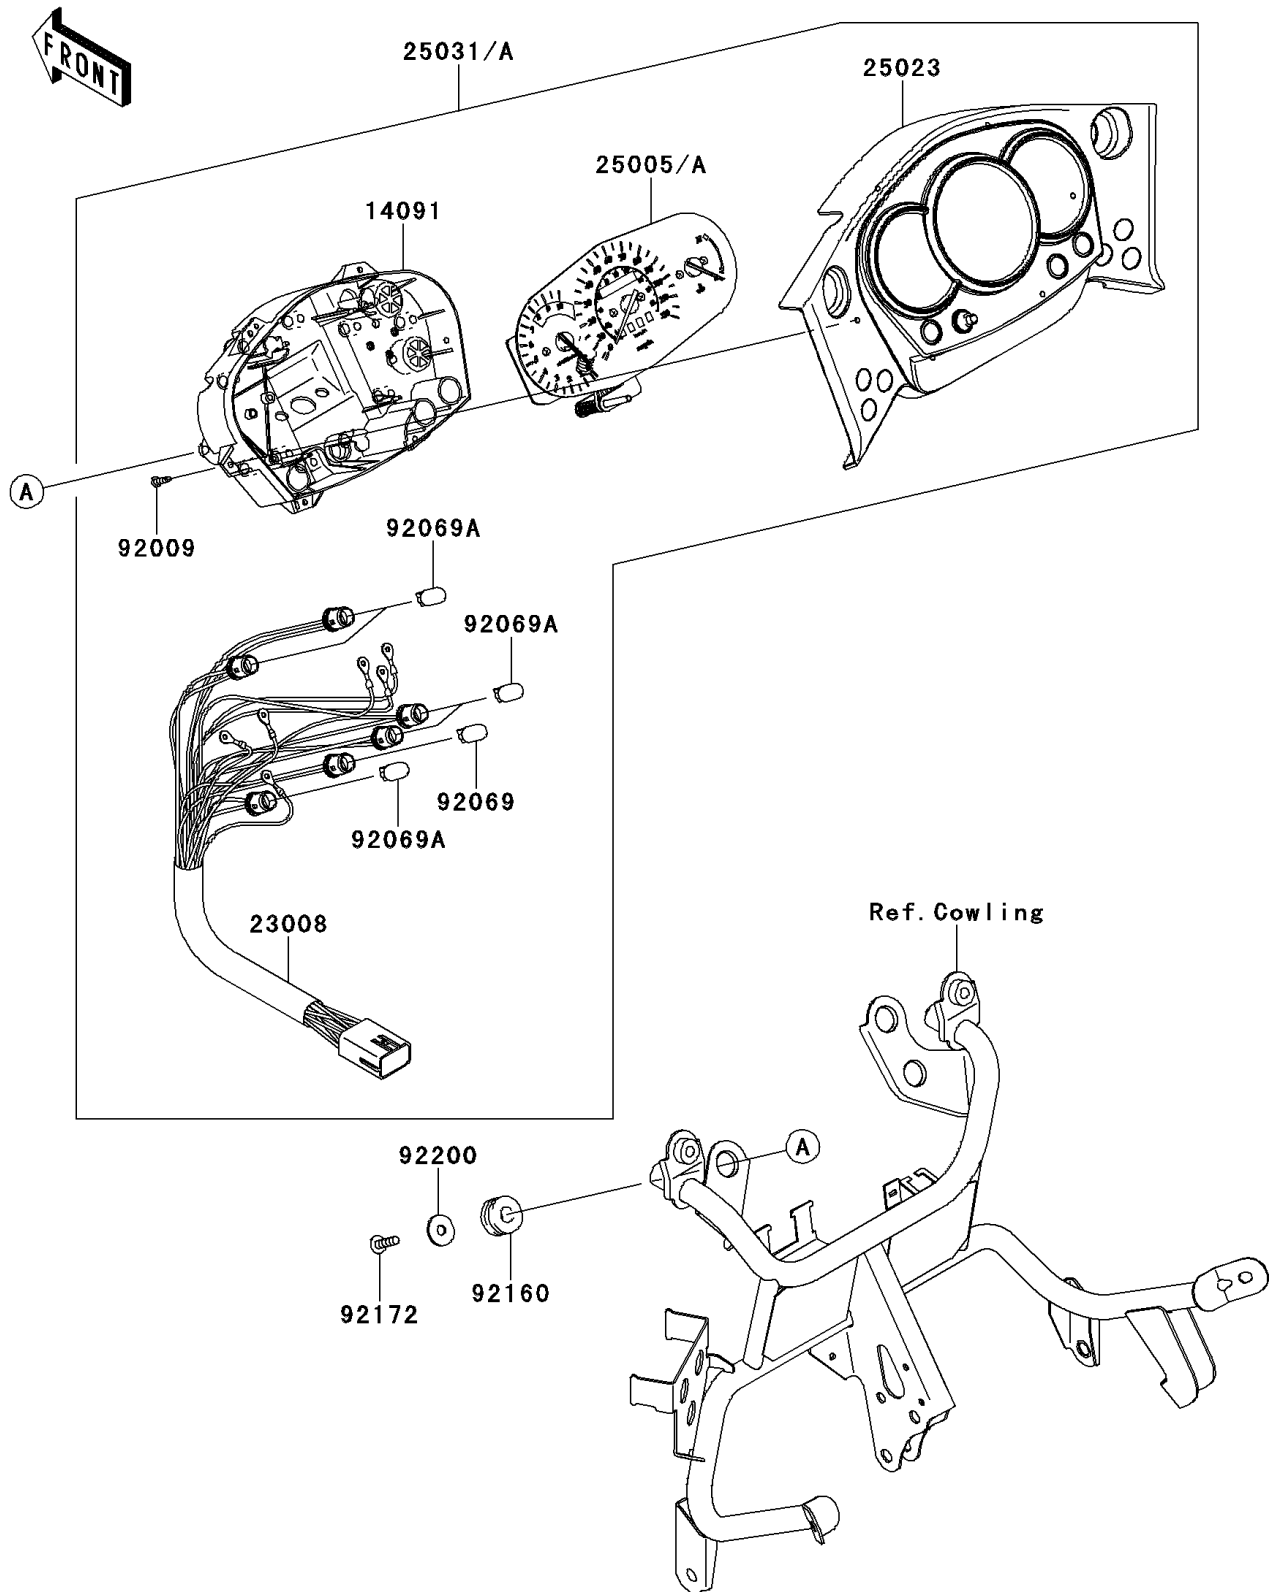

2014 KLR™650 PARTS DIAGRAM

Meter(s)

F2530

2014 KLR™650 PARTS LIST

Meter(s)

ITEM NAME	PART NUMBER	QUANTITY
COVER,METER,LWR (Ref # 14091)	14091-0723	1
SOCKET-ASSY,METER (Ref # 23008)	23008-0067	1
COVER-METER CASE,UPP (Ref # 25023)	25023-0030	1
SCREW,TAPPING,3X14 (Ref # 92009)	92009-1592	1
BULB,12V 3.4W,T10 (Ref # 92069)	92069-0022	1
BULB,12V 1.7W,T10 (Ref # 92069A)	92069-1116	1
DAMPER (Ref # 92160)	92160-1162	1
SCREW,TAPPING,5X14 (Ref # 92172)	92172-0265	1
WASHER,5.5X20X1.2 (Ref # 92200)	92200-0284	1
SPEEDOMETER,MPH/KPH (Ref # 25005)	25005-0079	1
SPEEDOMETER,KPH (Ref # 25005A)	25005-0080	1
METER-ASSY,MPH&KPH (Ref # 25031)	25031-0344	1
METER-ASSY,KPH (Ref # 25031A)	25031-0345	1