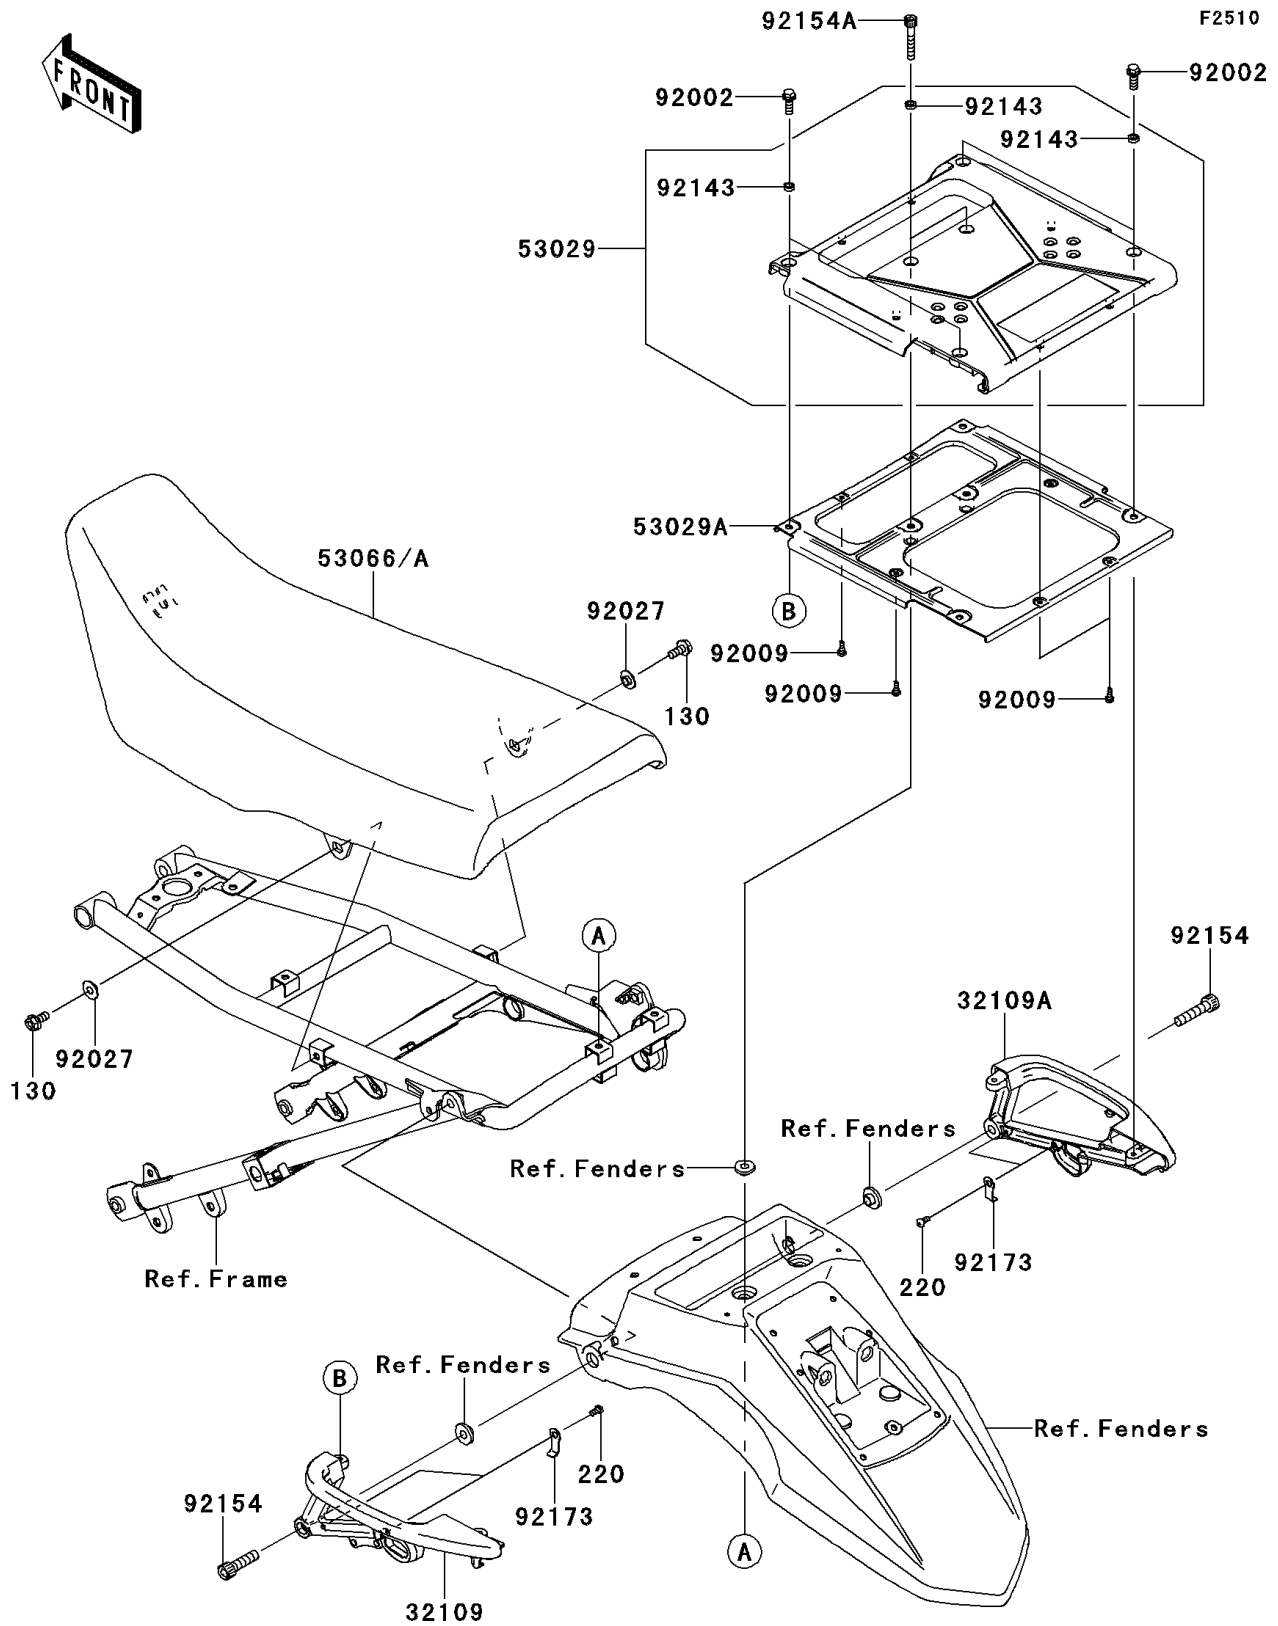

2014 KLR™650 PARTS DIAGRAM

Seat

2014 KLR™650 PARTS LIST

Seat

ITEM NAME	PART NUMBER	QUANTITY
BOLT-FLANGED,6X14 (Ref # 130)	130BA0614	1
SCREW-PAN-CROS,4X8 (Ref # 220)	220AB0408	1
GRIP-FRAME,LH,F.S.BLACK (Ref # 32109)	32109-0018-18R	1
GRIP-FRAME,RH,F.S.BLACK (Ref # 32109A)	32109-0019-18R	1
CARRIER,UPP (Ref # 53029)	53029-0046	1
CARRIER,LWR (Ref # 53029A)	53029-0047	1
SEAT-ASSY,DUAL,GRAY/BLACK (Ref # 53066)	53066-0278-339	1
BOLT,6X16 (Ref # 92002)	92002-1933	1
SCREW,TAPPING,4X10 (Ref # 92009)	92009-1040	1
COLLAR (Ref # 92027)	92027-1794	1
COLLAR (Ref # 92143)	92143-1307	1
BOLT,SOCKET,8X35 (Ref # 92154)	92154-0367	1
BOLT,SOCKET,6X35 (Ref # 92154A)	92154-0368	1
CLAMP (Ref # 92173)	92173-0210	1