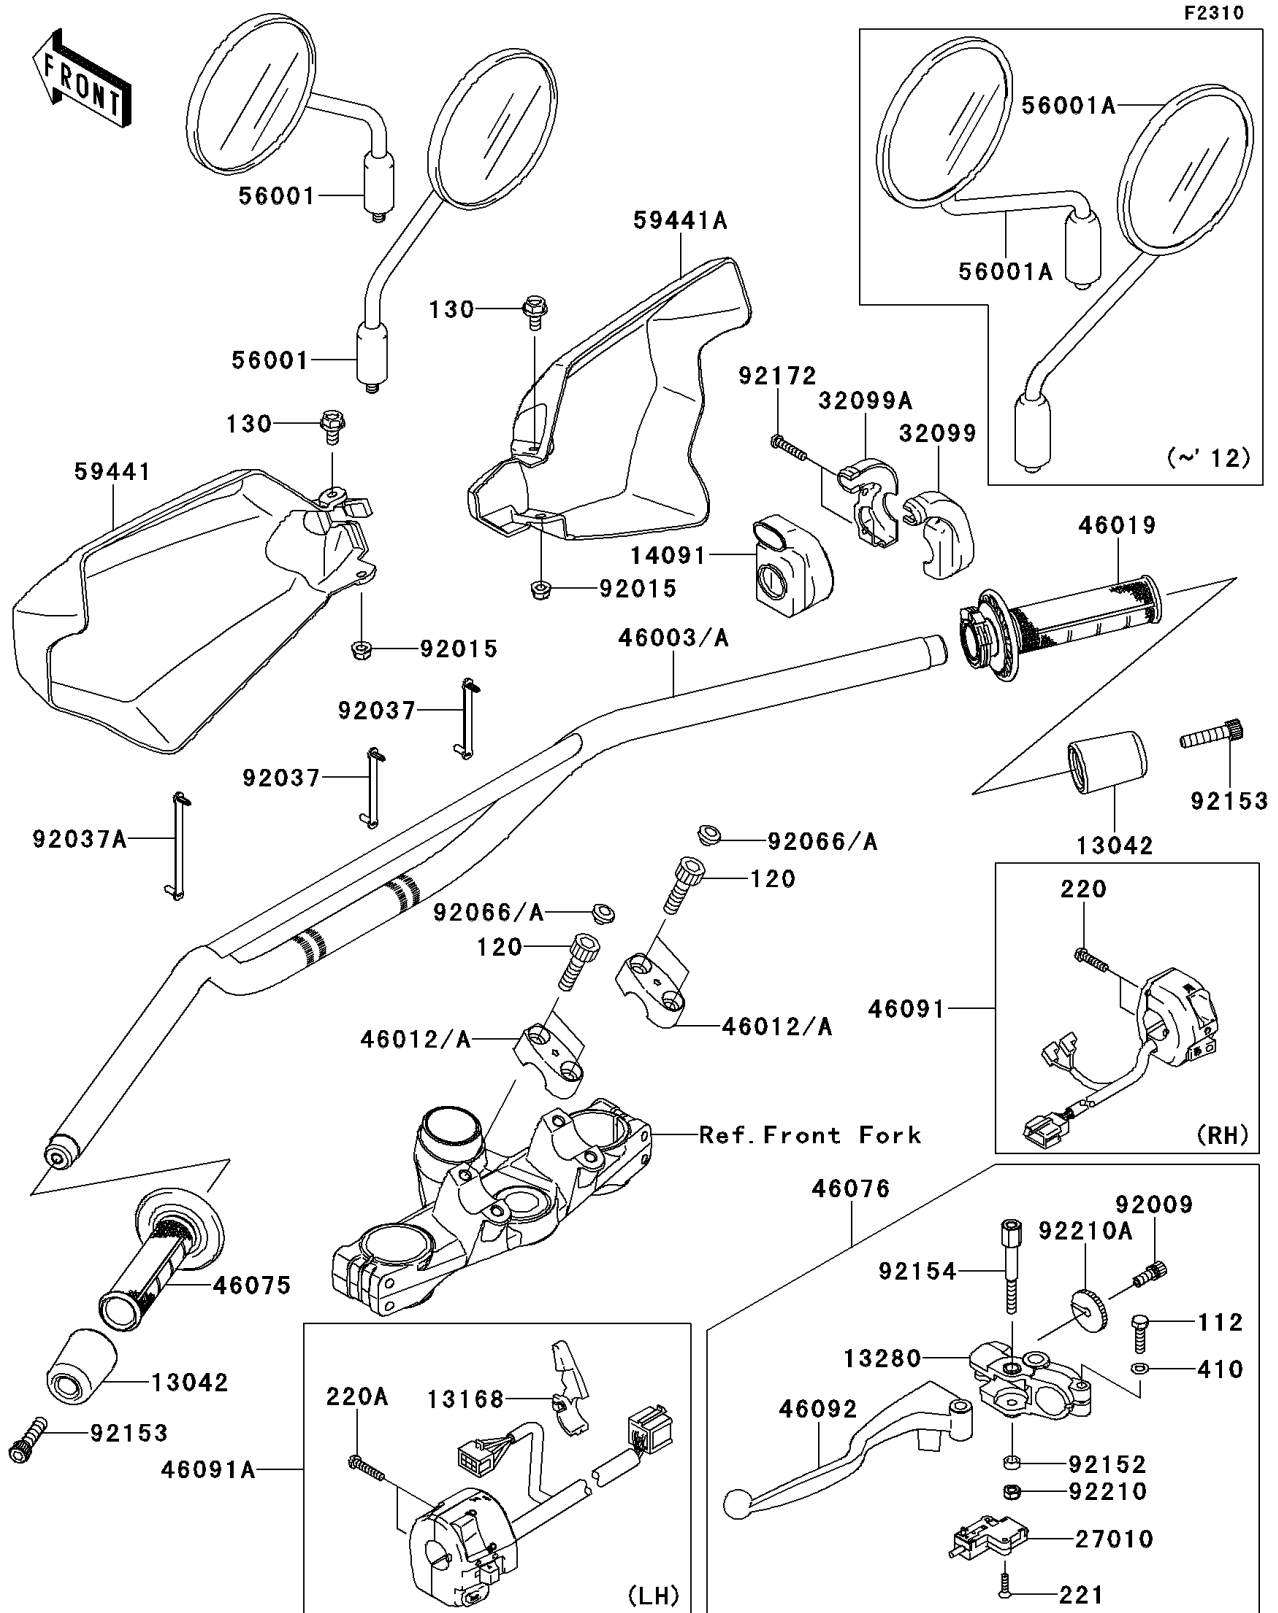

## 2014 KLR™650 PARTS DIAGRAM

Handlebar

## 2014 KLR™650 PARTS LIST

Handlebar

ITEM NAME	PART NUMBER	QUANTITY
BOLT-UPSET,6X22 (Ref # 112)	112BB0622	1
BOLT-SOCKET,8X30 (Ref # 120)	120CB0830	1
BOLT-FLANGED,6X12 (Ref # 130)	130BB0612	1
SCREW-PAN-CROS,5X22 (Ref # 220)	220AB0522	1
SCREW-PAN-CROS,5X25 (Ref # 220A)	220AB0525	1
SCREW-CSK-CROS,3X16 (Ref # 221)	221AB0316	1
WASHER-PLAIN-SMALL,6MM (Ref # 410)	410AB0600	1
WEIGHT,HANDLE (Ref # 13042)	13042-5002	1
LEVER,CHOKE (Ref # 13168)	13168-1756	1
HOLDER,CLUTCH LEVER (Ref # 13280)	13280-0105	1
COVER,THROTTLE CASE (Ref # 14091)	14091-0182	1
SWITCH,CLUTCH,BLACK (Ref # 27010)	27010-1094	1
CASE,THROTTLE,RR (Ref # 32099)	32099-0002	1
CASE,THROTTLE,FR (Ref # 32099A)	32099-0003	1
HANDLE,F.S.BLACK (Ref # 46003)	46003-0104-18R	1
HOLDER-HANDLE,UPP,F.S.BLACK (Ref # 46012)	46012-0042-18R	1
GRIP-ASSY,THROTTLE (Ref # 46019)	46019-0028	1
GRIP,LH (Ref # 46075)	46075-0043	1
LEVER-ASSY-GRIP,CLUTCH (Ref # 46076)	46076-0072	1
HOUSING-ASSY-CONTROL,RH (Ref # 46091)	46091-0135	1
HOUSING-ASSY-CONTROL,LH (Ref # 46091A)	46091-0193	1
LEVER-GRIP,CLUTCH (Ref # 46092)	46092-1206	1
MIRROR-ASSY (Ref # 56001)	56001-0137	1
COVER-HANDLE,LH,EBONY (Ref # 59441)	59441-0031-6C	1
COVER-HANDLE,RH,EBONY (Ref # 59441A)	59441-0032-6C	1
SCREW,CABLE ADJUST,8MM,BLACK (Ref # 92009)	92009-1134	1
NUT,LOCK,FLANGED,6MM (Ref # 92015)	92015-1603	1
CLAMP,SPEED,L=58 (Ref # 92037)	92037-1163	1
CLAMP,SPEED,L=80.5 (Ref # 92037A)	92037-1903	1

## 2014 KLR™650 PARTS LIST

Handlebar

ITEM NAME	PART NUMBER	QUANTITY
PLUG (Ref # 92066)	92066-0735	1
COLLAR,6.5X10.5X4 (Ref # 92152)	92152-0433	1
BOLT,SOCKET,8X40 (Ref # 92153)	92153-1901	1
BOLT,6X58 (Ref # 92154)	92154-0370	1
SCREW,5X20 (Ref # 92172)	92172-0069	1
NUT,LOCK,6MM (Ref # 92210)	92210-0006	1
NUT,CABLE ADJUST LOCK,8MM (Ref # 92210A)	92210-0311	1