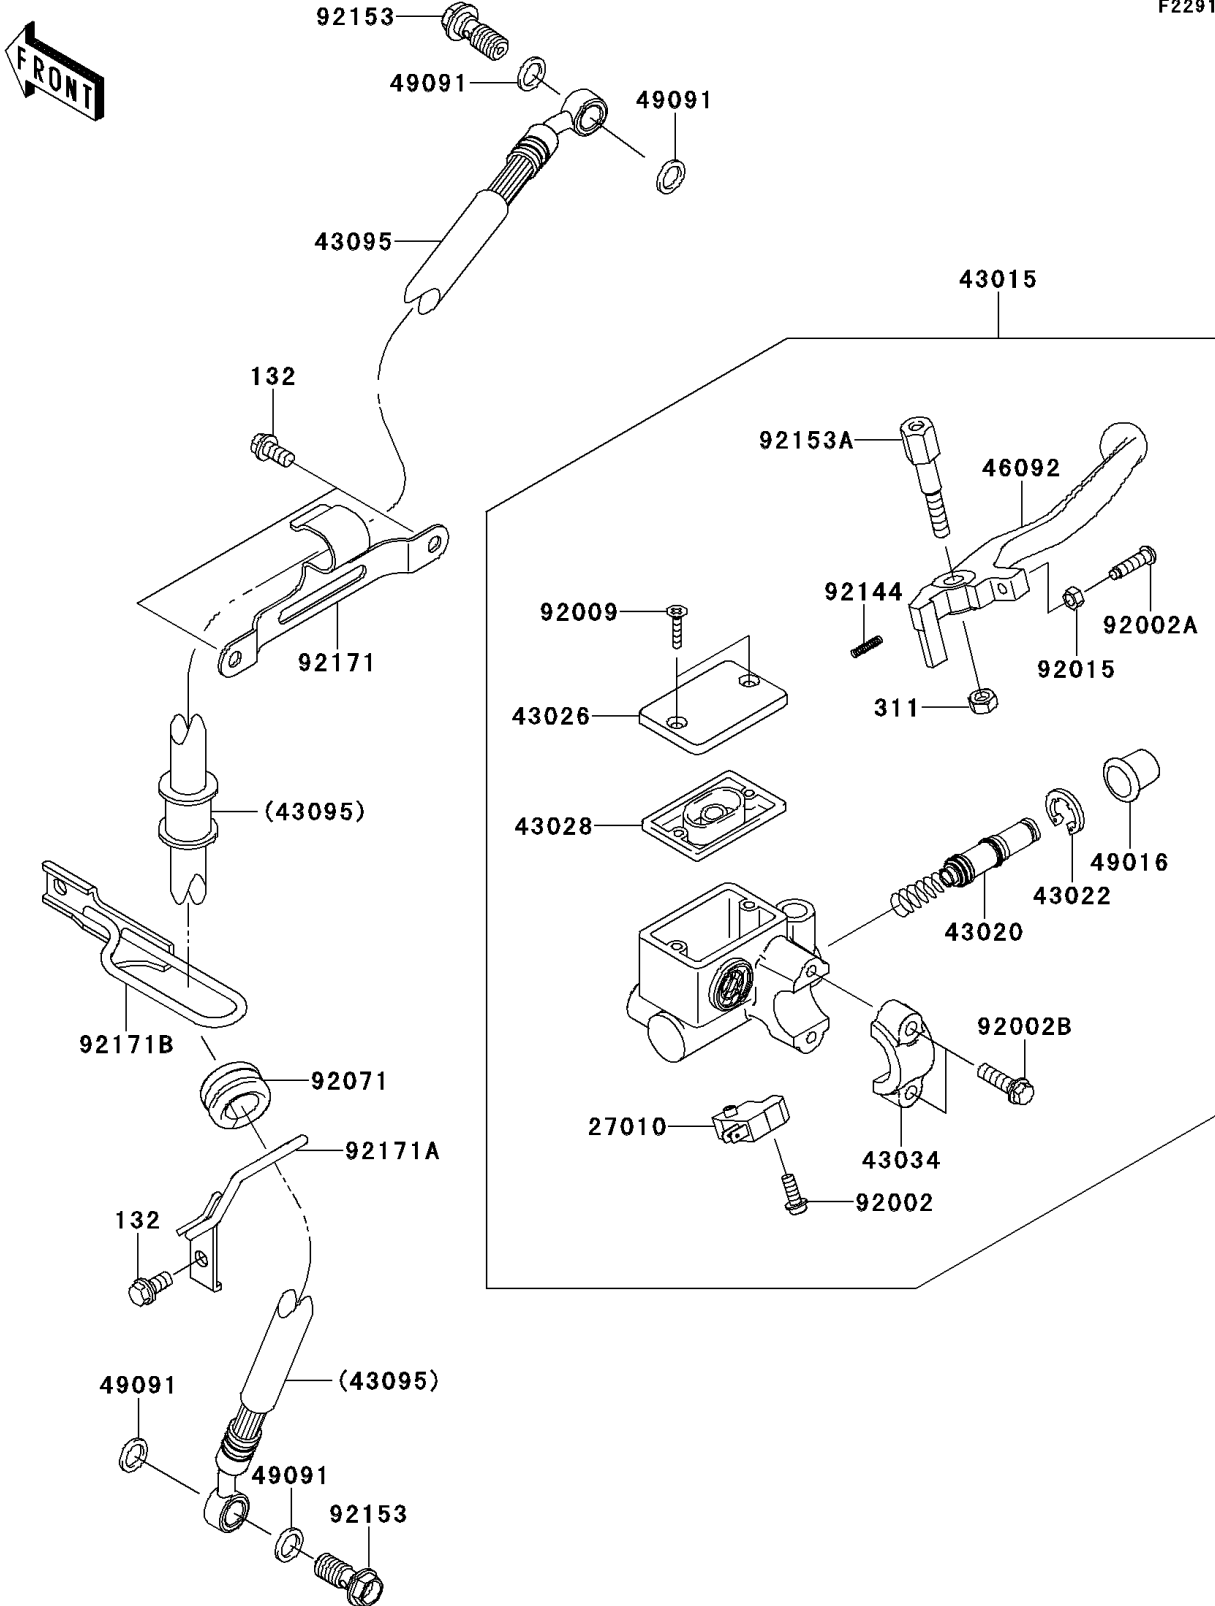

2014 KLR™650 PARTS DIAGRAM

Front Master Cylinder

F2291

2014 KLR™650 PARTS LIST

Front Master Cylinder

ITEM NAME	PART NUMBER	QUANTITY
BOLT-FLANGED-SMALL,6X12 (Ref # 132)	132BB0612	1
NUT-HEX,6MM (Ref # 311)	311BB0600	1
SWITCH,BRAKE (Ref # 27010)	27010-0025	1
CYLINDER-ASSY-MASTER,FR (Ref # 43015)	43015-0077	1
PISTON-COMP-BRAKE (Ref # 43020)	43020-1104	1
STOPPER-BRAKE,PISTON (Ref # 43022)	43022-1010	1
CAP-BRAKE (Ref # 43026)	43026-1074	1
DIAPHRAGM (Ref # 43028)	43028-1061	1
HOLDER-BRAKE,MASTER CYLINDER (Ref # 43034)	43034-1016	1
HOSE-BRAKE,FR (Ref # 43095)	43095-0255	1
LEVER-GRIP,FRONT BRAKE (Ref # 46092)	46092-1175	1
COVER-SEAL,MASTER CYLINDER (Ref # 49016)	49016-1044	1
WASHER-SEAL,10.1X14.5X1.5 (Ref # 49091)	49091-0001	1
BOLT,SCREW,4X12 (Ref # 92002)	92002-1323	1
BOLT,ADJUST (Ref # 92002A)	92002-1893	1
BOLT (Ref # 92002B)	92002-1894	1
SCREW,4MM (Ref # 92009)	92009-1458	1
NUT,ADJUST (Ref # 92015)	92015-1642	1
GROMMET,15X20X16 (Ref # 92071)	92071-0056	1
SPRING,RETURN (Ref # 92144)	92144-1103	1
BOLT,OIL,L=23 (Ref # 92153)	92153-0627	1
BOLT,LEVER SET (Ref # 92153A)	92153-0790	1
CLAMP,BRAKE HOSE (Ref # 92171)	92171-0756	1
CLAMP,BRAKE HOSE,LH (Ref # 92171A)	92171-0943	1
CLAMP,BRAKE HOSE,RH (Ref # 92171B)	92171-1682	1