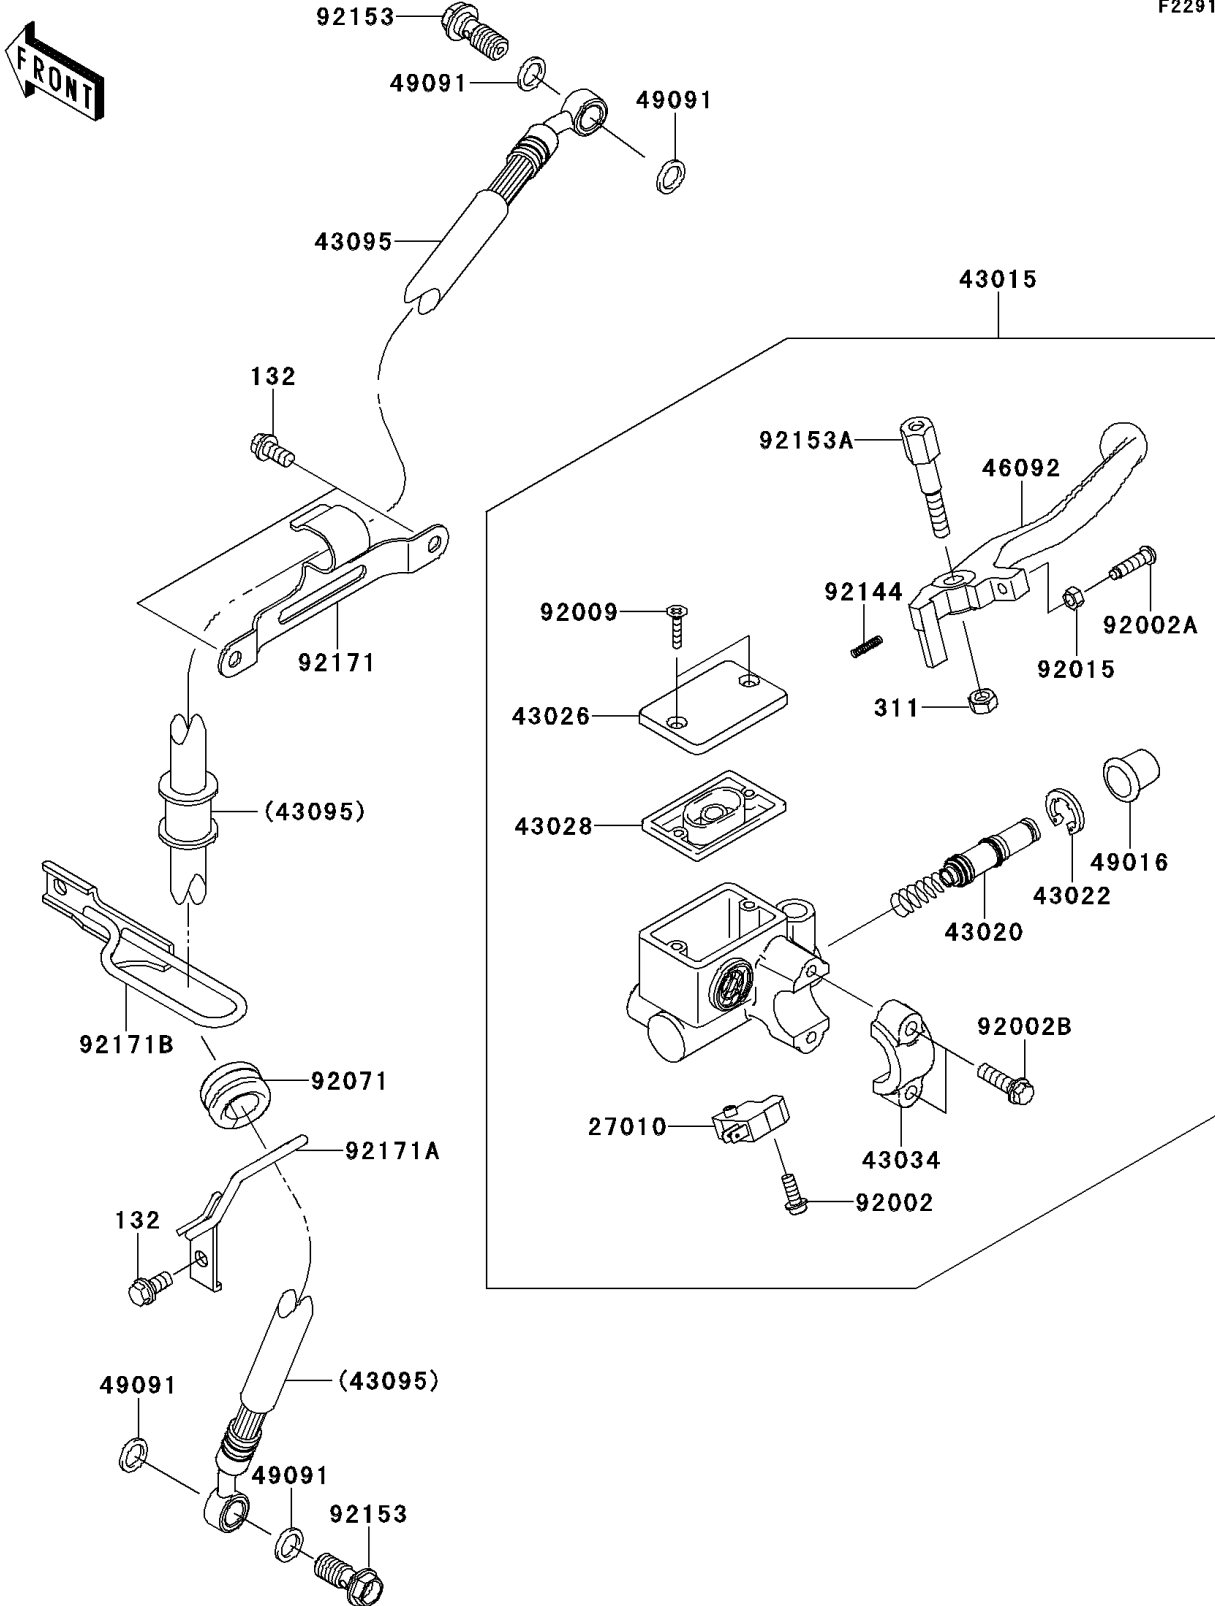

## 2013 KLR™650 PARTS DIAGRAM

Front Master Cylinder

F2291

## 2013 KLR™650 PARTS LIST

Front Master Cylinder

ITEM NAME	PART NUMBER	QUANTITY
BOLT-FLANGED-SMALL,6X12 (Ref # 132)	132BB0612	1
NUT-HEX,6MM (Ref # 311)	311BB0600	1
SWITCH,BRAKE (Ref # 27010)	27010-0025	1
CYLINDER-ASSY-MASTER,FR (Ref # 43015)	43015-0077	1
PISTON-COMP-BRAKE (Ref # 43020)	43020-1104	1
STOPPER-BRAKE,PISTON (Ref # 43022)	43022-1010	1
CAP-BRAKE (Ref # 43026)	43026-1074	1
DIAPHRAGM (Ref # 43028)	43028-1061	1
HOLDER-BRAKE,MASTER CYLINDER (Ref # 43034)	43034-1016	1
HOSE-BRAKE,FR (Ref # 43095)	43095-0255	1
LEVER-GRIP,FRONT BRAKE (Ref # 46092)	46092-1175	1
COVER-SEAL,MASTER CYLINDER (Ref # 49016)	49016-1044	1
WASHER-SEAL,10.1X14.5X1.5 (Ref # 49091)	49091-0001	1
BOLT,SCREW,4X12 (Ref # 92002)	92002-1323	1
BOLT,ADJUST (Ref # 92002A)	92002-1893	1
BOLT (Ref # 92002B)	92002-1894	1
SCREW,4MM (Ref # 92009)	92009-1458	1
NUT,ADJUST (Ref # 92015)	92015-1642	1
GROMMET,15X20X16 (Ref # 92071)	92071-0056	1
SPRING,RETURN (Ref # 92144)	92144-1103	1
BOLT,OIL,L=23 (Ref # 92153)	92153-0627	1
BOLT,LEVER SET (Ref # 92153A)	92153-0790	1
CLAMP,BRAKE HOSE (Ref # 92171)	92171-0756	1
CLAMP,BRAKE HOSE,LH (Ref # 92171A)	92171-0943	1
CLAMP,BRAKE HOSE,RH (Ref # 92171B)	92171-1682	1