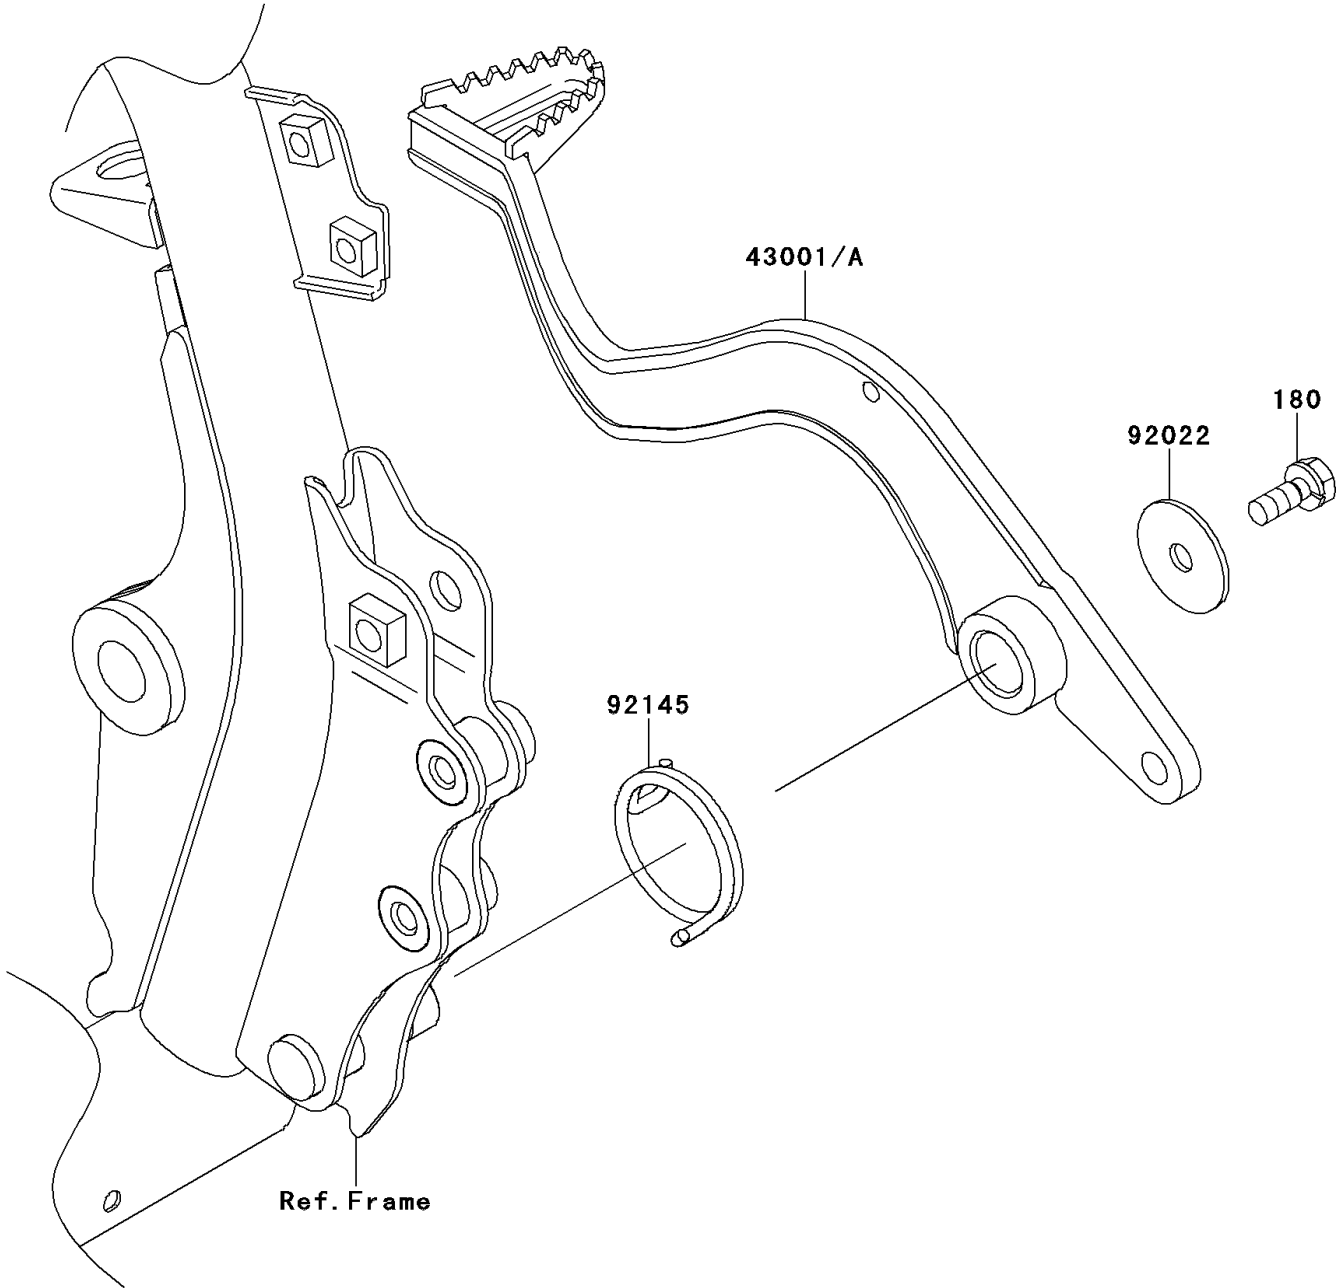

2014 KLR™650 PARTS DIAGRAM

Brake Pedal

F2260

2014 KLR™650 PARTS LIST

Brake Pedal

| ITEM NAME | PART NUMBER | QUANTITY |
|--------------------------------|-------------|----------|
| BOLT-UPSET-WS,6X16 (Ref # 180) | 180BA0616 | 1 |
| LEVER-BRAKE (Ref # 43001A) | 43001-0713 | 1 |
| WASHER,7X28X1.6 (Ref # 92022) | 92022-1282 | 1 |
| SPRING,RETURN (Ref # 92145) | 92145-0807 | 1 |