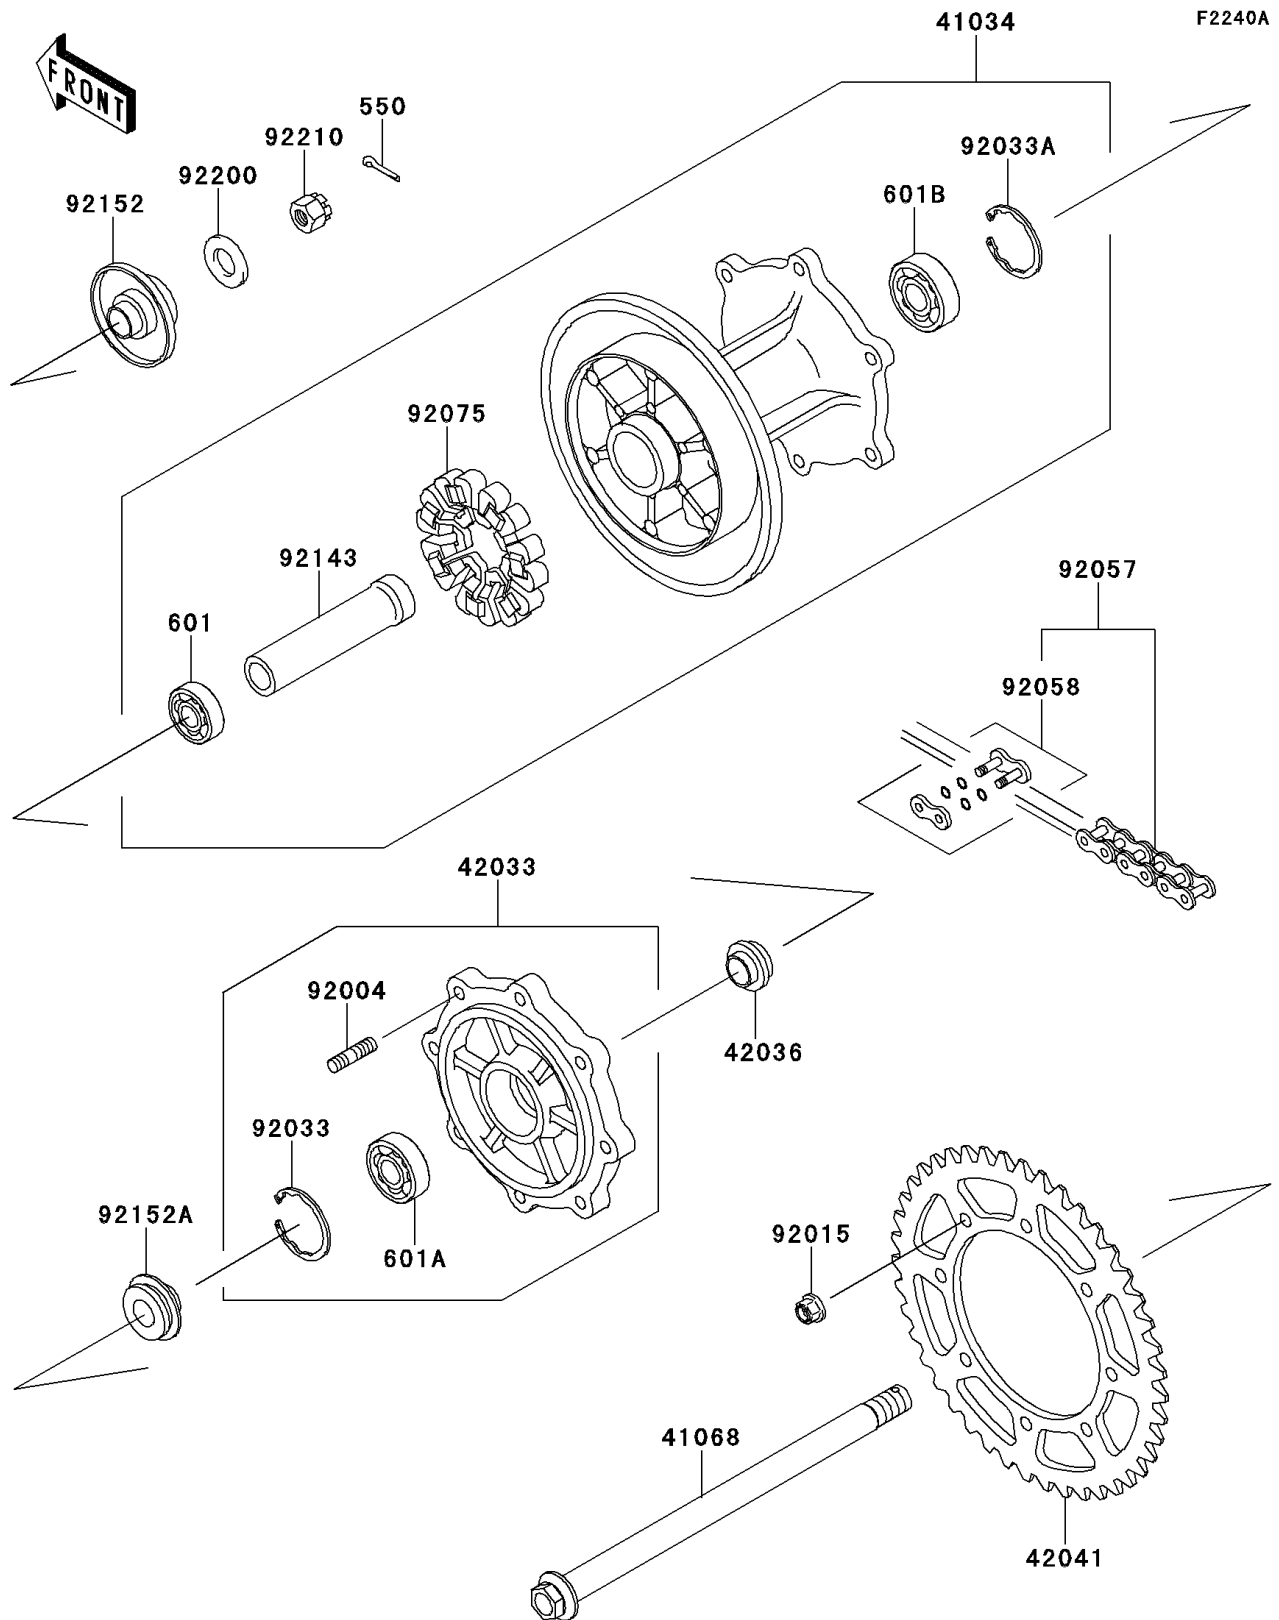

2014 KLR™650 PARTS DIAGRAM

Rear Hub(ECF-EES)

2014 KLR™650 PARTS LIST

Rear Hub(ECF-EES)

ITEM NAME	PART NUMBER	QUANTITY
PIN-COTTER,4.0X35 (Ref # 550)	550AA4035	1
BEARING-BALL,#6003G (Ref # 601)	601B6003G	1
BEARING-BALL,#6004UG (Ref # 601A)	601B6004UG	1
BEARING-BALL,#6204UG (Ref # 601B)	601B6204UG	1
DRUM-ASSY,REAR BRAKE,F.BLACK (Ref # 41034)	41034-0041-21	1
AXLE,RR (Ref # 41068)	41068-0056	1
COUPLING-ASSY,REAR HUB (Ref # 42033)	42033-1112	1
SLEEVE (Ref # 42036)	42036-0074	1
SPROCKET-HUB,43T (Ref # 42041)	42041-1260	1
STUD,8X16 (Ref # 92004)	92004-1150	1
NUT,8MM (Ref # 92015)	92015-1432	1
RING-SNAP,42MM (Ref # 92033)	92033-1041	1
RING-SNAP,47MM (Ref # 92033A)	92033-1042	1
CHAIN,DRIVE,EK520SR-02X106L (Ref # 92057)	92057-0019	1
JOINT-CHAIN,DRIVE (Ref # 92058)	92058-1102	1
DAMPER,SHOCK,RR HUB (Ref # 92075)	92075-1068	1
COLLAR,REAR BRAKE DRUM,L=113 (Ref # 92143)	92143-1060	1
COLLAR,L=30MM (Ref # 92152)	92152-0851	1
COLLAR,L=17MM (Ref # 92152A)	92152-0852	1
WASHER,17.3X32X3.2 (Ref # 92200)	92200-0563	1
NUT,CASTLE,16MM (Ref # 92210)	92210-1171	1