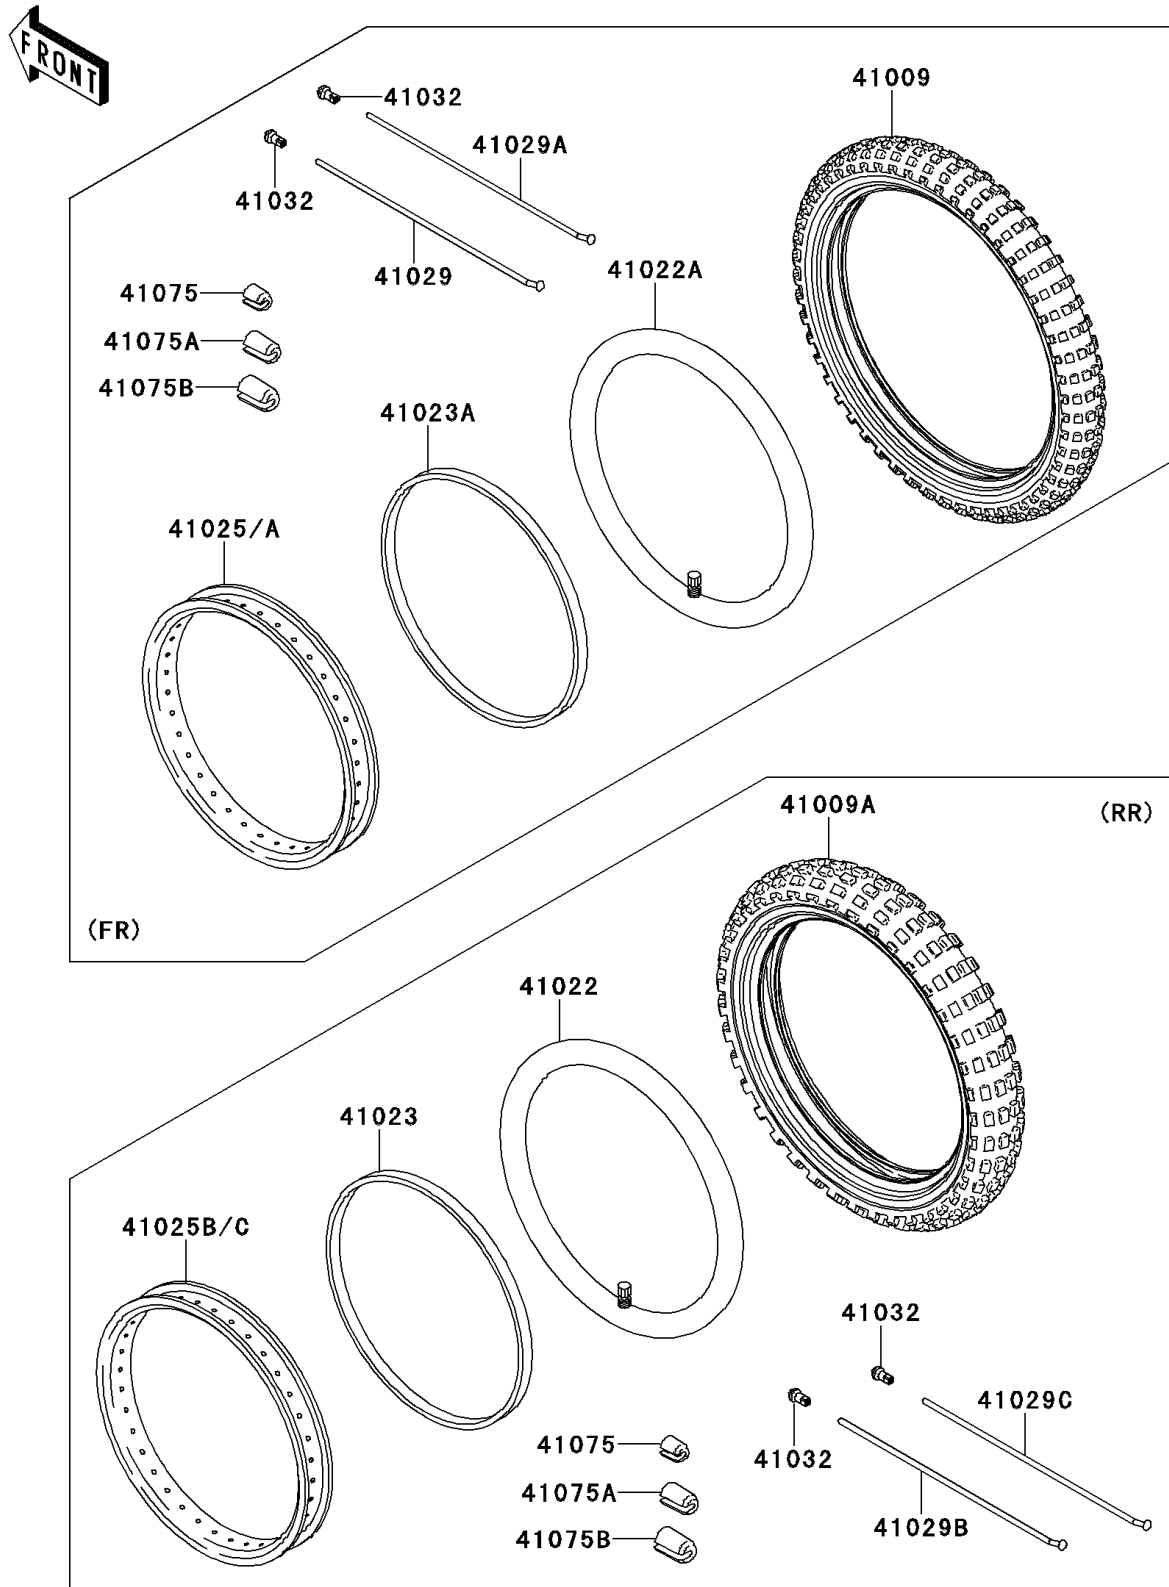

2014 KLR™650 PARTS DIAGRAM

Wheels/Tires

F2210

2014 KLR™650 PARTS LIST

Wheels/Tires

ITEM NAME	PART NUMBER	QUANTITY
TIRE,FR,90/90-21 54S,K750(D) (Ref # 41009)	41009-0001	1
TIRE,RR,130/80-17 65S,K750(D) (Ref # 41009A)	41009-0002	1
TUBE-TIRE,130/80-17(D) (Ref # 41022)	41022-0003	1
TUBE-TIRE,80/100-21(D) (Ref # 41022A)	41022-1244	1
BAND-RIM,17XWM/MT2.15-2.50(D) (Ref # 41023)	41023-0001	1
BAND-RIM,21XWM1.60-1.85(D) (Ref # 41023A)	41023-1144	1
RIM,FR,1.60X21,BLACK (Ref # 41025A)	41025-0033-WC	1
RIM,RR,2.50X17,BLACK (Ref # 41025C)	41025-1445-WC	1
SPOKE-INNER,FR,LH,4X236 (Ref # 41029)	41029-0065	1
SPOKE-INNER,FR,RH,4X239 (Ref # 41029A)	41029-0066	1
SPOKE-INNER,RR,LH,4X155 (Ref # 41029B)	41029-0067	1
SPOKE-INNER,RR,RH,4X178 (Ref # 41029C)	41029-0068	1
NIPPLE-SPOKE (Ref # 41032)	41032-0013	1
BALANCER-WHEEL,10G (Ref # 41075)	41075-0011	1
BALANCER-WHEEL,20G (Ref # 41075A)	41075-0012	1
BALANCER-WHEEL,30G (Ref # 41075B)	41075-0013	1